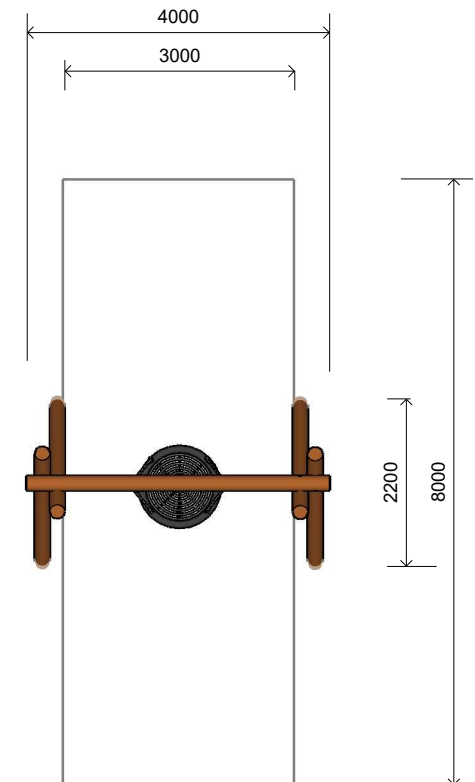

## Dimensions (mm)

Total Height:	2800
Under Cross Bar Height:	2300
Internal Frame Width:	3000
External Frame Width:	4000
Seat Height:	500

1 **Perspective**  
Scale: NTS

2 **Front View**  
Scale: 1:100

3 **Top View**  
Scale: 1:100

\* Most LyPa products are hand-crafted so actual dimensions may vary.  
Please advise of particular requirements or constraints to be accommodated.

\*\* This drawing and the information on it remains the property of lyPa Pty Ltd. Written permission must be obtained from lyPa Pty Ltd to copy or produce the whole or part of this drawing or product.