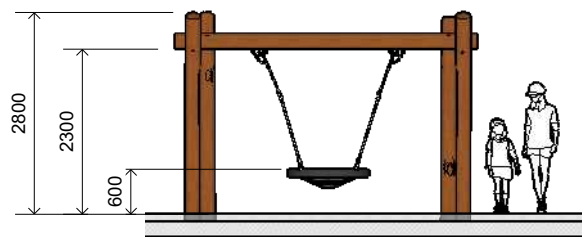

L006601 A-FRAME SWING

Product Information

Category:	DYNAMIC
Name:	A-Frame Swing
Code:	L006601

Dimensions (mm)

Total Height:	2800
Under Cross Bar Height:	2300
Internal Frame Width:	3000
External Frame Width:	4000
Seat Height:	600
Maximum Free Height of Fall	1350

1 **Perspective**
Scale: NTS

2 **Front View**
Scale: 1:100

3 **Top View**
Scale: 1:100

* Most LyPa products are hand-crafted so actual dimensions may vary.
Please advise of particular requirements or constraints to be accommodated.