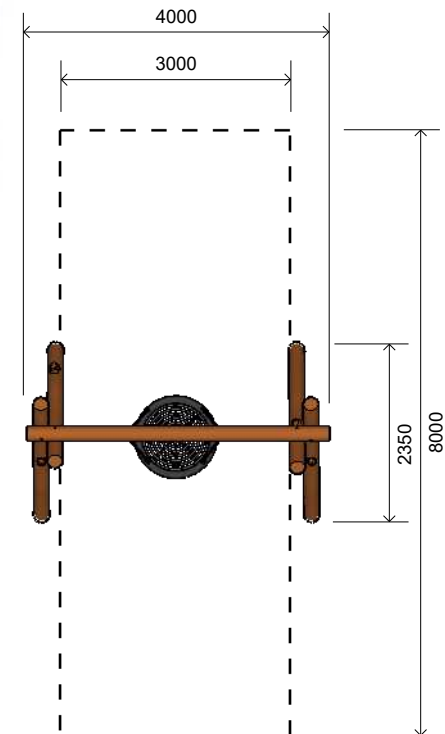

L006601 A-FRAME SWING

Product Information

Category:	DYNAMIC
Name:	A-Frame Swing
Code:	L006601

Dimensions (mm)

Total Height:	2800
Under Cross Bar Height:	2300
Internal Frame Width:	3000
External Frame Width:	4000
Seat Height:	600
Maximum Free Height of Fall	1350

1 **Perspective**
Scale: NTS

2 **Front View**
Scale: 1:100

3 **Top View**
Scale: 1:100

* Most LyPa products are hand-crafted so actual dimensions may vary.
Please advise of particular requirements or constraints to be accommodated.