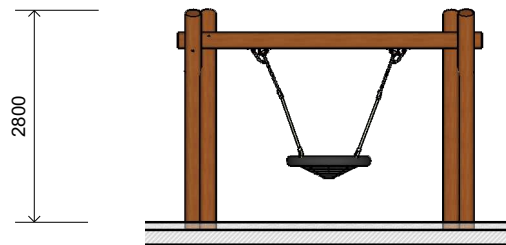

## Product Information

Category:	DYNAMIC
Name:	A-Frame Swing
Code:	L006601

## Dimensions (mm)

Total Height:	2800
Under Cross Bar Height:	2300
Internal Frame Width:	3000
External Frame Width:	4000
Seat Height:	500

1 **Perspective**  
Scale: NTS

2 **Front View**  
Scale: 1:100

3 **Top View**  
Scale: 1:100