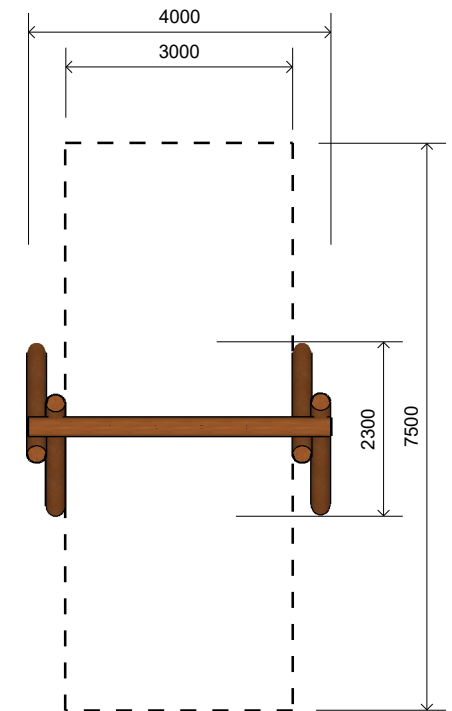

## Dimensions (mm) - Variable

Length:	4,000
Width:	2,300
Height:	2,600

1 **Perspective**  
Scale: NTS

2 **Front View**  
Scale: 1:100

3 **Top View**  
Scale: 1:100

\* Most Lypa products are hand-crafted so actual dimensions may vary.  
Please advise of particular requirements or constraints to be accommodated.