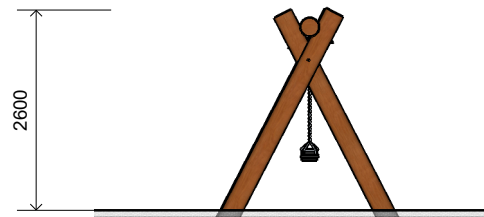

## Dimensions (mm) - Variable

Length:	4,000
Width:	2,300
Height:	2,600

1 **Perspective**  
Scale: NTS

2 **Front View**  
Scale: 1:100

3 **Top View**  
Scale: 1:100

\* Most Lypa products are hand-crafted so actual dimensions may vary.  
Please advise of particular requirements or constraints to be accommodated.