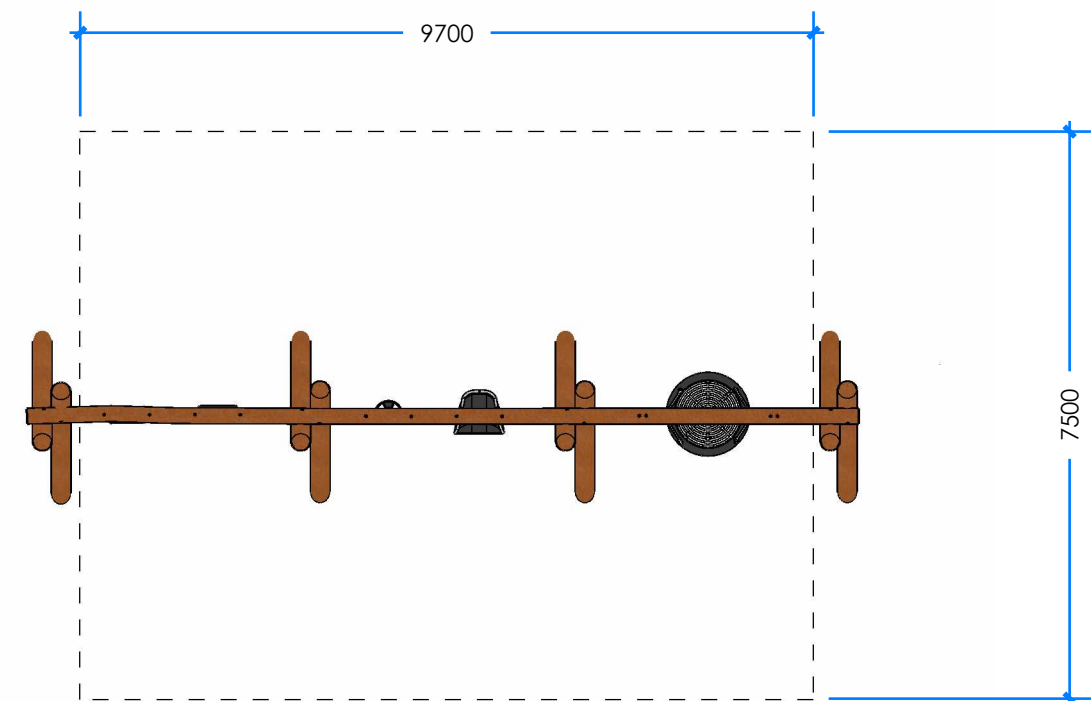

## Product Information

Category:	DYNAMIC
Name:	SWING A FRAME GROUP 5
Code:	L003410
Free Height of Fall:	1,400 mm

**1 PERSPECTIVE**  
Scale: NTS

\* Most Lypa products are hand-crafted so actual dimensions may vary. Please advise of particular requirements or constraints to be accommodated.

**2 ELEVATION**  
Scale: 1:100

**3 TOP**  
Scale: 1:100