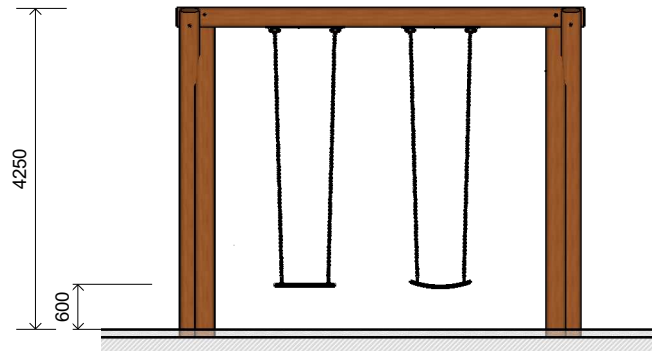

L003407 A-FRAME SWING TALL

Product Information

Category:	SWINGS
Name:	A-FRAME SWING TALL
Code:	L003407

Dimensions (mm)

HEIGHT:	4250
WIDTH:	4400
LENGTH:	2200

1 **Perspective**
Scale: NTS

2 **Front View**
Scale: 1:100

3 **Top View**
Scale: 1:100

* Most LyPa products are hand-crafted so actual dimensions may vary.
Please advise of particular requirements or constraints to be accommodated.

** This drawing and the information on it remains the property of lyPa Pty Ltd. Written permission must be obtained from lyPa Pty Ltd to copy or produce the whole or part of this drawing or product.