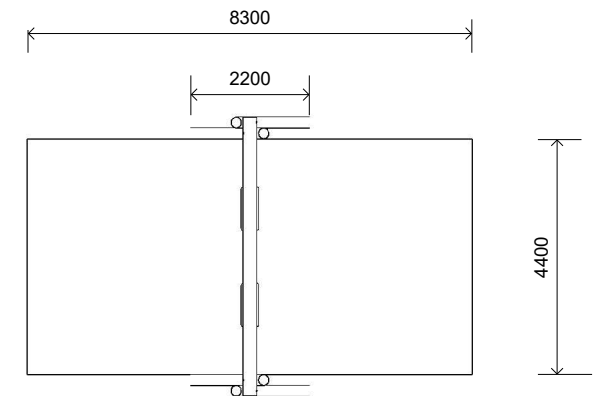

L003407 A-FRAME SWING TALL

Product Information

Category:	SWINGS
Name:	A-FRAME SWING TALL
Code:	L003407

Dimensions (mm)

HEIGHT:	4250
WIDTH:	4400
LENGTH:	2200

1 **Perspective**
Scale: NTS

2 **Front View**
Scale: 1:100

3 **Top View**
Scale: 1:100

* Most LyPa products are hand-crafted so actual dimensions may vary.
Please advise of particular requirements or constraints to be accommodated.

** This drawing and the information on it remains the property of lyPa Pty Ltd. Written permission must be obtained from lyPa Pty Ltd to copy or produce the whole or part of this drawing or product.