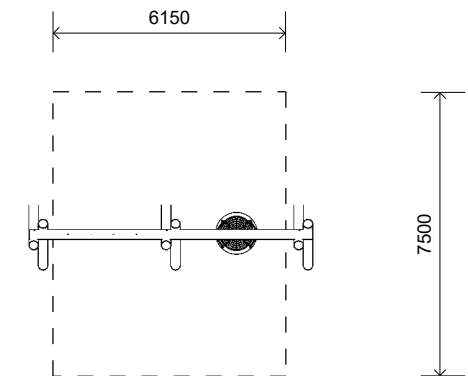

L003406 SWING A-FRAME TRIPLE W BASKET

Product Information

Category: Dynamic
Name: Swing A-Frame Triple w Basket
Code: L003406

Dimensions (mm) - Variable

Length: 7,500
Width: 6,150
Height: 2,500

1 **Perspective**
Scale: NTS

2 **Front View**
Scale: 1:100

3 **Top View**
Scale: 1:100

* Most LyPa products are hand-crafted so actual dimensions may vary.
Please advise of particular requirements or constraints to be accommodated.