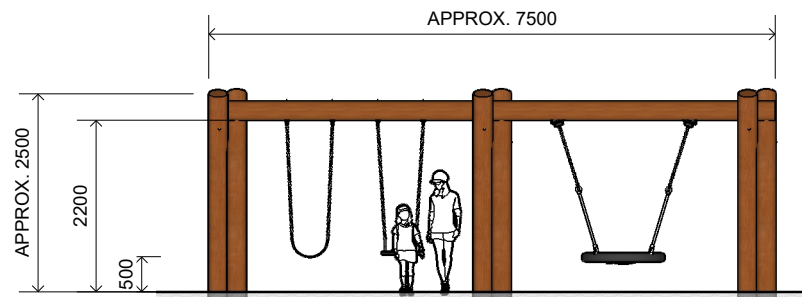

L003406 SWING A-FRAME TRIPLE W BASKET

Product Information

Category: Dynamic
Name: Swing A-Frame Triple w Basket
Code: L003406

Dimensions (mm) - Variable

Length: 7,500
Width: 6,150
Height: 2,500

1 **Perspective**
Scale: NTS

2 **Front View**
Scale: 1:100

3 **Top View**
Scale: 1:100

* Most LyPa products are hand-crafted so actual dimensions may vary.
Please advise of particular requirements or constraints to be accommodated.