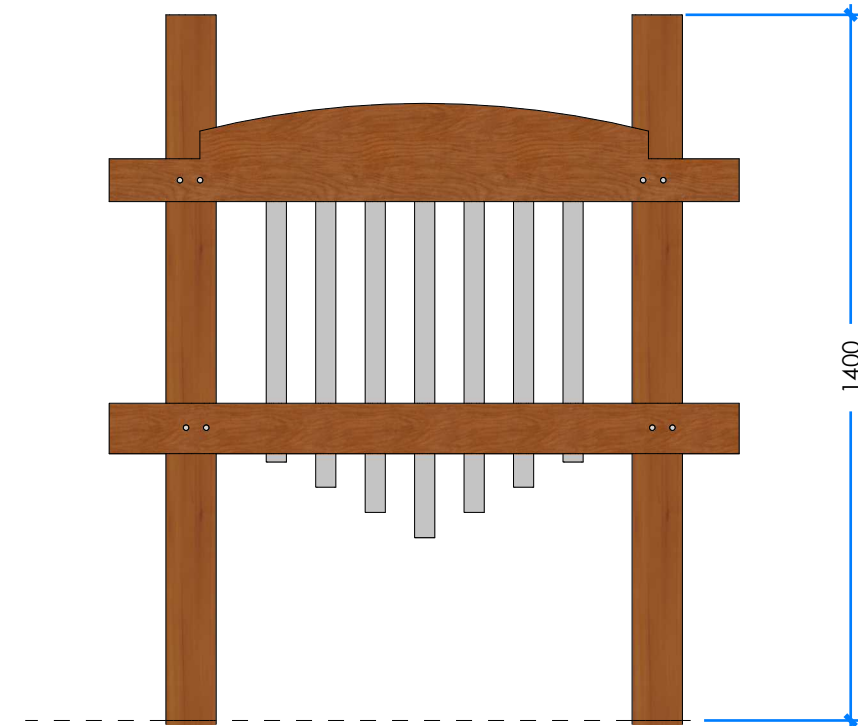

## Product Information

Category: SOUND & MUSIC  
Name: ACTIVITY PANEL - CHIMES  
Code: L007004  
Free Height of Fall: N/A mm

**1** PERSPECTIVE  
Scale: NTS

\* Most Lypa products are hand-crafted so actual dimensions may vary. Please advise of particular requirements or constraints to be accommodated.

**2** ELEVATION  
Scale: 1:15

**3** TOP  
Scale: 1:15