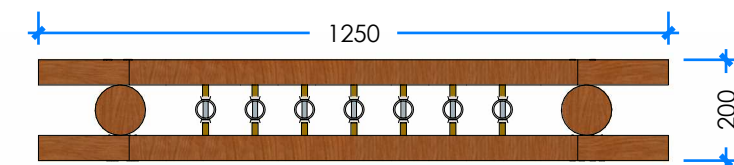

3 TOP
Scale: 1:15