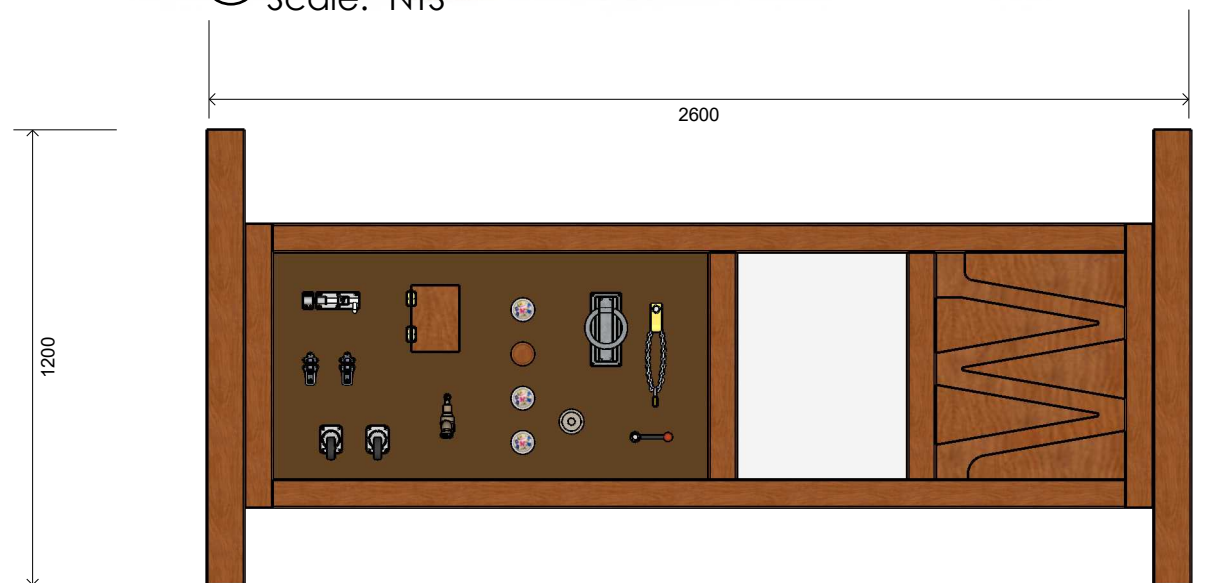

L007009 Activity Panel Knobs & Windows

Product Information

Category: Interactive
Name: Activity Panel - Knobs & Windows
Code: L007009

Dimensions (mm)

Height: 1200
Length: 2600
Width: 100

* Most Lypa products are hand-crafted so actual dimensions may vary.
Please advise of particular requirements or constraints to be accommodated.

** This drawing and the information on it remains the property of lyPa Pty Ltd. Written permission must be obtained from lyPa Pty Ltd to copy or produce the whole or part of this drawing or product.

1 **Perspective**
Scale: NTS

2 **Front View**
Scale: 1:20