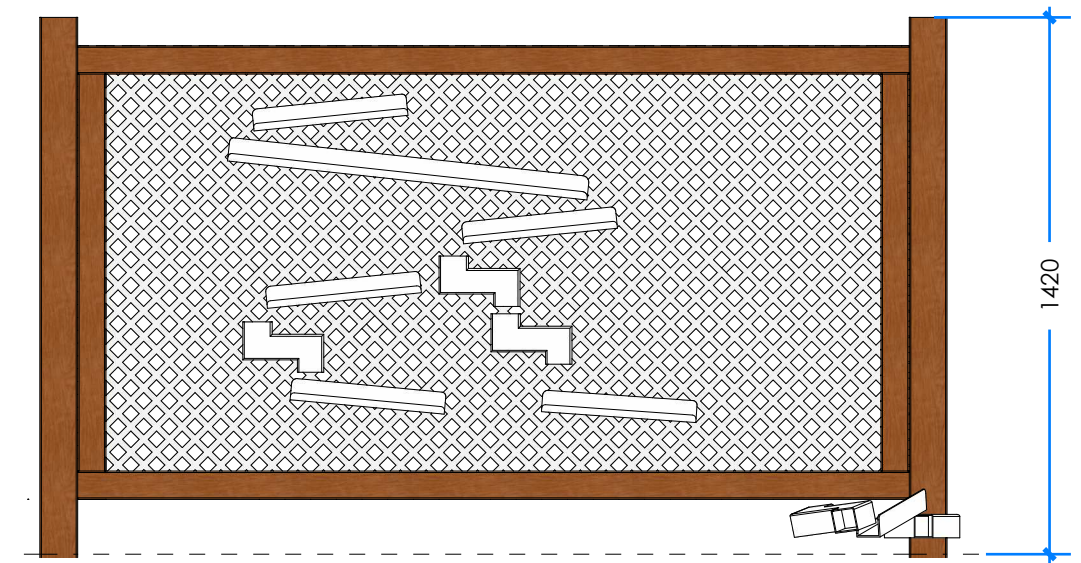

ACTIVITY PANEL - MAGNETIC L007000 - PRODUCT SHEET

Product Information

Category:	INTERACTIVE
Name:	ACTIVITY PANEL - MAGNETIC
Code:	L007000
Free Height of Fall:	N/A

1 PERSPECTIVE
Scale: NTS

* Most Lypa products are hand-crafted so actual dimensions may vary. Please advise of particular requirements or constraints to be accommodated.

** This drawing and the information on it remains the property of lyPa Pty Ltd. Written permission must be obtained from lyPa Pty Ltd to copy or produce the whole or part of this drawing or product.

2 ELEVATION
Scale: 1:20

3 TOP
Scale: 1:20