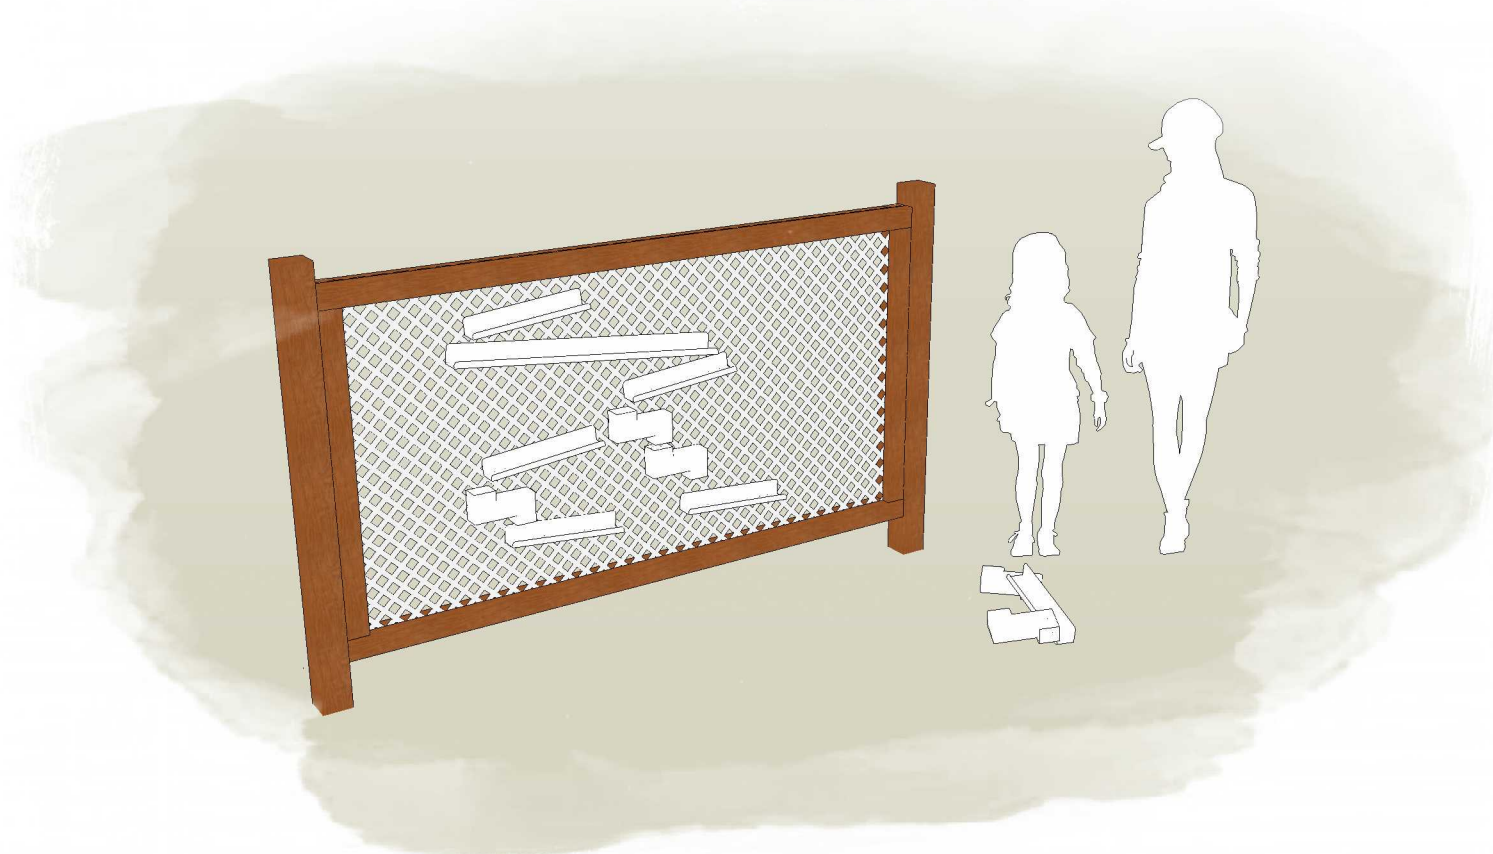

ACTIVITY PANEL - MAGNETIC L007000 - PRODUCT SHEET

Product Information

Category:	INTERACTIVE
Name:	ACTIVITY PANEL - MAGNETIC
Code:	L007000
Free Height of Fall:	N/A

1 PERSPECTIVE
Scale: NTS

* Most Lypa products are hand-crafted so actual dimensions may vary. Please advise of particular requirements or constraints to be accommodated.

** This drawing and the information on it remains the property of lyPa Pty Ltd. Written permission must be obtained from lyPa Pty Ltd to copy or produce the whole or part of this drawing or product.

2 ELEVATION
Scale: 1:20

3 TOP
Scale: 1:20