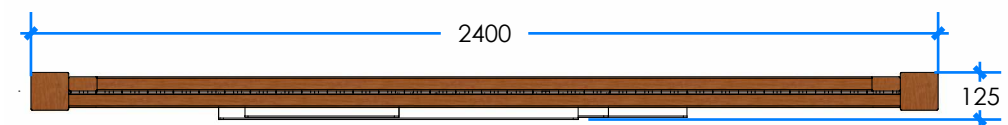

ACTIVITY PANEL - MAGNETIC L007000 - PRODUCT SHEET

Product Information

Category:	INTERACTIVE
Name:	ACTIVITY PANEL - MAGNETIC
Code:	L007000
Free Height of Fall:	N/A

1 PERSPECTIVE
Scale: NTS

* Most Lypa products are hand-crafted so actual dimensions may vary. Please advise of particular requirements or constraints to be accommodated.

** This drawing and the information on it remains the property of lyPa Pty Ltd. Written permission must be obtained from lyPa Pty Ltd to copy or produce the whole or part of this drawing or product.

2 ELEVATION
Scale: 1:20