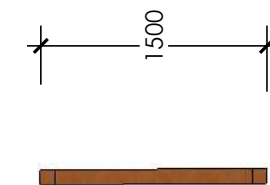

ACTIVITY PANEL - MIRROR L007005 - PRODUCT SHEET

Product Information

Category:	INTERACTIVE
Name:	Activity Panel - Mirror
Code:	L007005
Free Height of Fall:	N/A

PERSPECTIVE

ELEVATION - 1:50

TOP - 1:50

* Most Lypa products are hand-crafted so actual dimensions may vary.
Please advise of particular requirements or constraints to be accommodated.