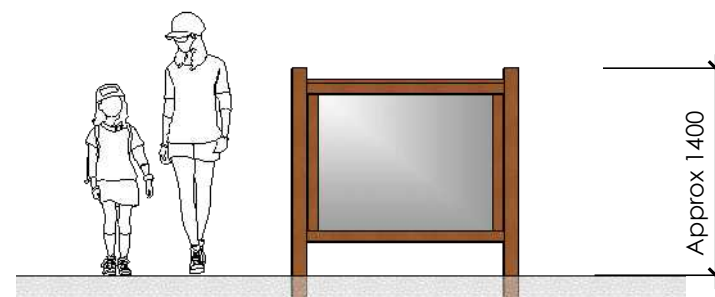

ACTIVITY PANEL - MIRROR L007005 - PRODUCT SHEET

Product Information

Category:	INTERACTIVE
Name:	Activity Panel - Mirror
Code:	L007005
Free Height of Fall:	N/A

PERSPECTIVE

ELEVATION - 1:50

TOP - 1:50

* Most Lypa products are hand-crafted so actual dimensions may vary.
Please advise of particular requirements or constraints to be accommodated.