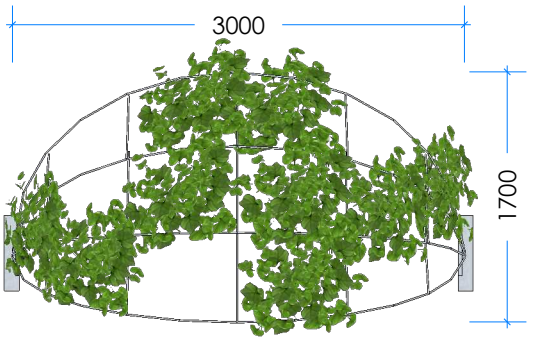

## Product Information

Code L000805  
Category CUBBY SPACES  
Free Height of Fall NA

1 PERSPECTIVE

2 ELEVATION

3 TOP

Lypa products are generally hand-crafted so actual dimensions may vary - please advise of particular requirements or constraints to be accommodated. This drawing and the information on it remains the property of lyPa Pty Ltd - written permission must be obtained from lyPa Pty Ltd to copy or produce the whole or part of this drawing or product.