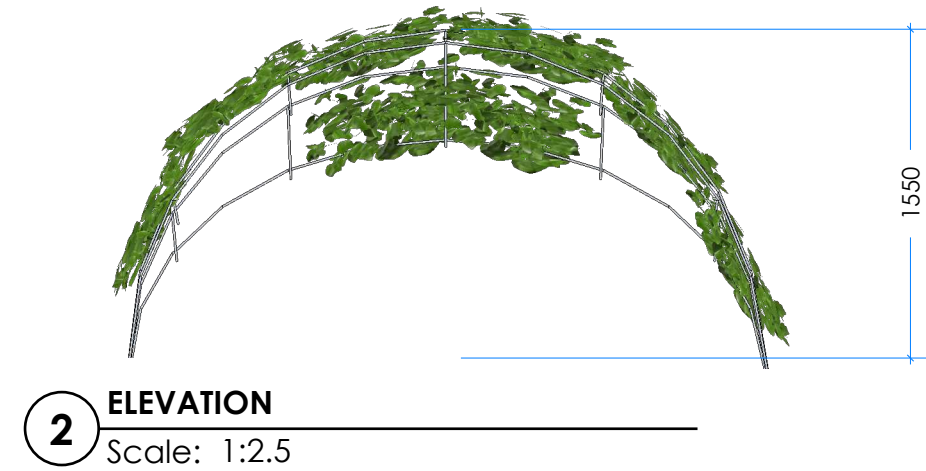

ARBOUR CUBBY L000805 - PRODUCT SHEET

Product Information

Category:	CUBBY SPACES
Name:	ARBOUR CUBBY
Code:	L000805
Free Height of Fall:	NA mm

1 PERSPECTIVE

2 ELEVATION
Scale: 1:2.5

3 TOP
Scale: 1:2.5

Lypa products are generally hand-crafted so actual dimensions may vary - please advise of particular requirements or constraints to be accommodated.