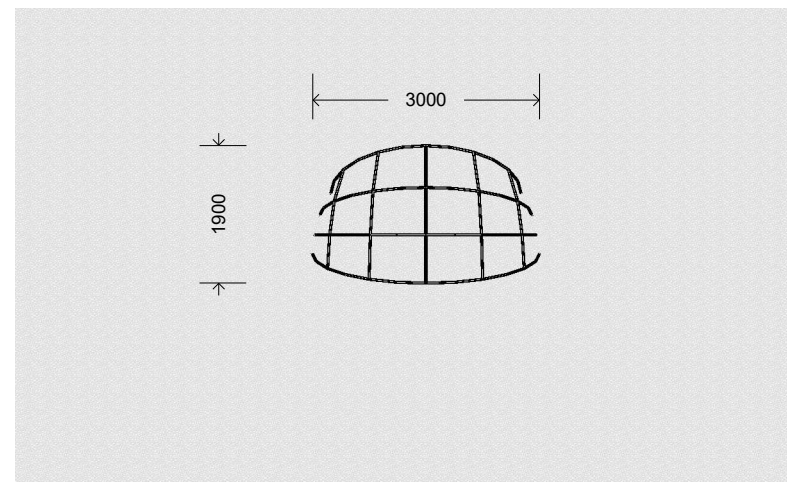

ARBOUR CUBBY

Product Information

Category:	Cubby Spaces
Name:	Arbour Cubby
Code:	L000805

Dimensions (mm) - Variable

Length:	3,000
Width:	1,900
Height:	1,400

* Most LyPa products are hand-crafted so actual dimensions may vary.
Please advise of particular requirements or constraints to be accommodated.