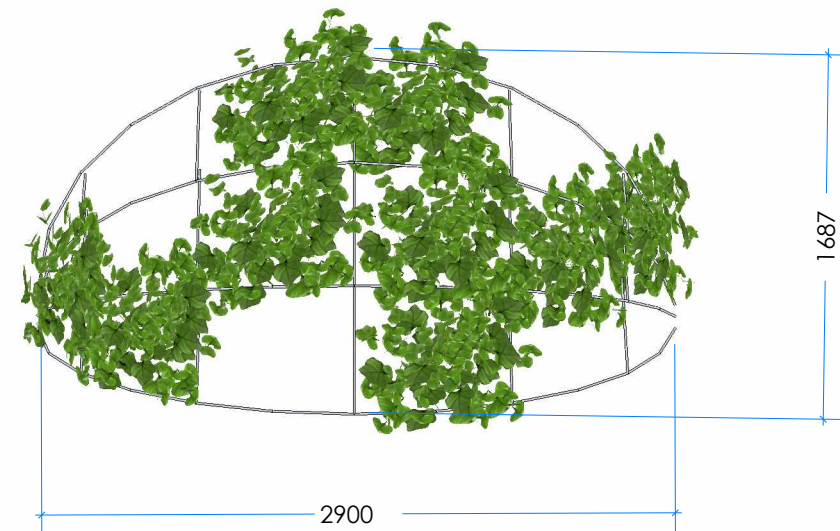

ARBOUR CUBBY L000805 - PRODUCT SHEET

Product Information

Category:	CUBBY SPACES
Name:	ARBOUR CUBBY
Code:	L000805
Free Height of Fall:	NA mm

1 PERSPECTIVE

2 ELEVATION
Scale: 1:2.5

3 TOP
Scale: 1:2.5

Lypa products are generally hand-crafted so actual dimensions may vary - please advise of particular requirements or constraints to be accommodated.