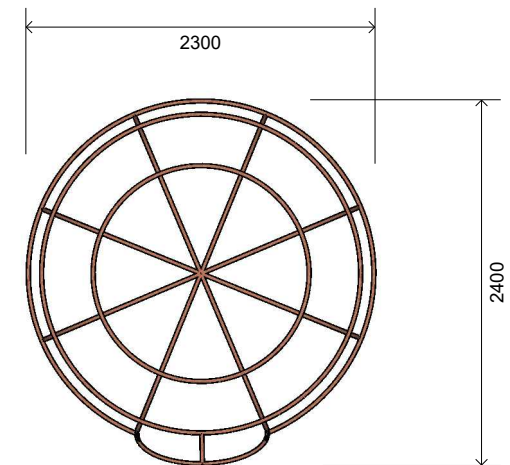

L000800 ARBOUR DOME

Product Information

Category:	Cubby Spaces
Name:	Arbour Dome
Code:	L000800

Dimensions (mm)

Length:	2,400
Width:	2,300
Overall Height:	2,400

1 **Perspective**
Scale: NTS

2 **Front View**
Scale: 1:50

3 **Top View**
Scale: 1:50

* Most LyPa products are hand-crafted so actual dimensions may vary.
Please advise of particular requirements or constraints to be accommodated.

** This drawing and the information on it remains the property of lyPa Pty Ltd. Written permission must be obtained from lyPa Pty Ltd to copy or produce the whole or part of this drawing or product.