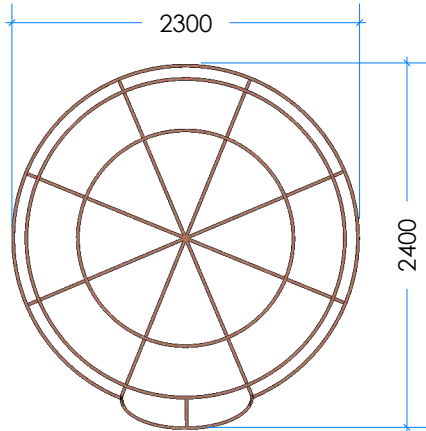

ARBOUR DOME

Product Information

Code: L000800
Category: IMAGINATIVE & INTERACTIVE
Free Height of Fall: N/A

1 Perspective

2 Elevation

3 Top

Lypa products are generally hand-crafted so actual dimensions may vary - please advise of particular requirements or constraints to be accommodated.
This drawing and the information on it remains the property of lyPa Pty Ltd - written permission must be obtained from lyPa Pty Ltd to copy or produce the whole or part of this drawing or product.