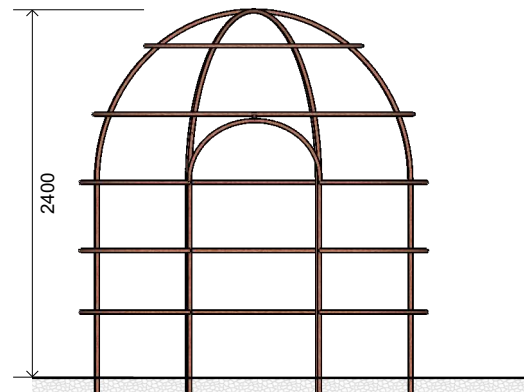

L000800 ARBOUR DOME

Product Information

Category:	Cubby Spaces
Name:	Arbour Dome
Code:	L000800

Dimensions (mm)

Length:	2,400
Width:	2,300
Overall Height:	2,400

1 **Perspective**
Scale: NTS

2 **Front View**
Scale: 1:50

3 **Top View**
Scale: 1:50

* Most LyPa products are hand-crafted so actual dimensions may vary.
Please advise of particular requirements or constraints to be accommodated.

** This drawing and the information on it remains the property of lyPa Pty Ltd. Written permission must be obtained from lyPa Pty Ltd to copy or produce the whole or part of this drawing or product.