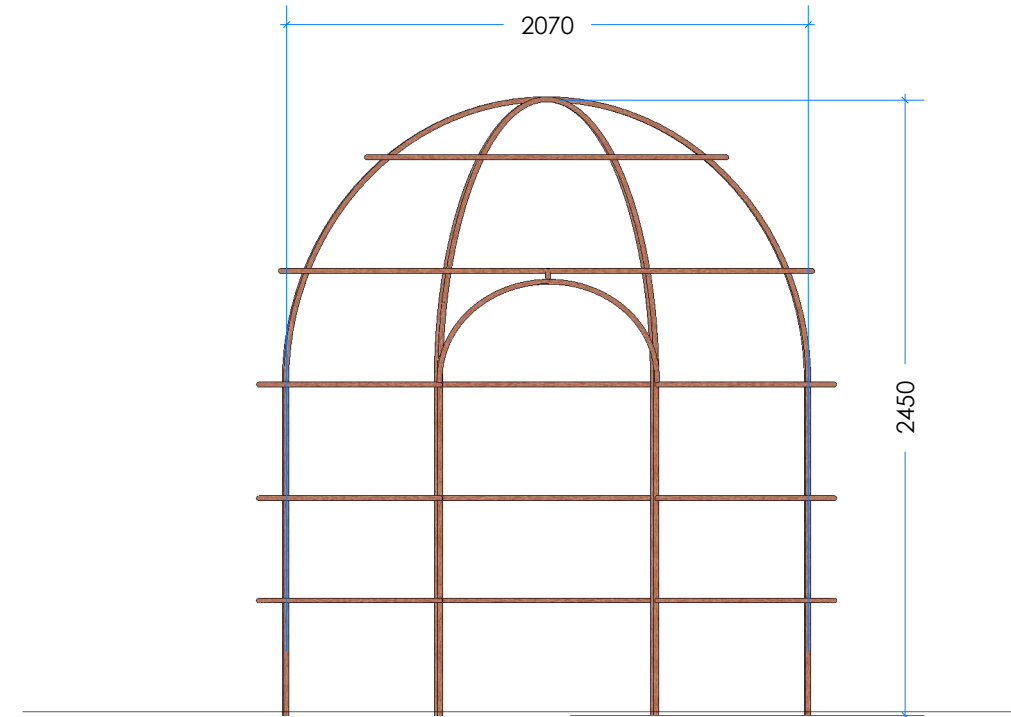

ARBOUR DOME L000800 - PRODUCT SHEET

Product Information

| | |
|----------------------|--------------|
| Category: | CUBBY SPACES |
| Name: | ARBOUR DOME |
| Code: | L000800 |
| Free Height of Fall: | 1,000 mm |

1 PERSPECTIVE

2 ELEVATION
Scale: 1:30

3 TOP
Scale: 1:50

Lypa products are generally hand-crafted so actual dimensions may vary - please advise of particular requirements or constraints to be accommodated.