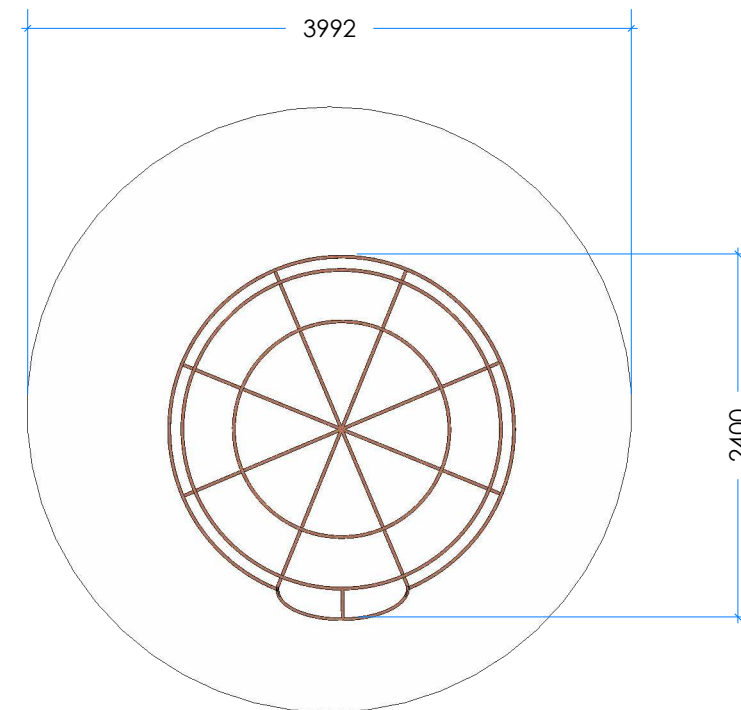

ARBOUR DOME L000800 - PRODUCT SHEET

Product Information

| | |
|----------------------|--------------|
| Category: | CUBBY SPACES |
| Name: | ARBOUR DOME |
| Code: | L000800 |
| Free Height of Fall: | 1,000 mm |

1 PERSPECTIVE

2 ELEVATION
Scale: 1:30

3 TOP
Scale: 1:50

Lypa products are generally hand-crafted so actual dimensions may vary - please advise of particular requirements or constraints to be accommodated.