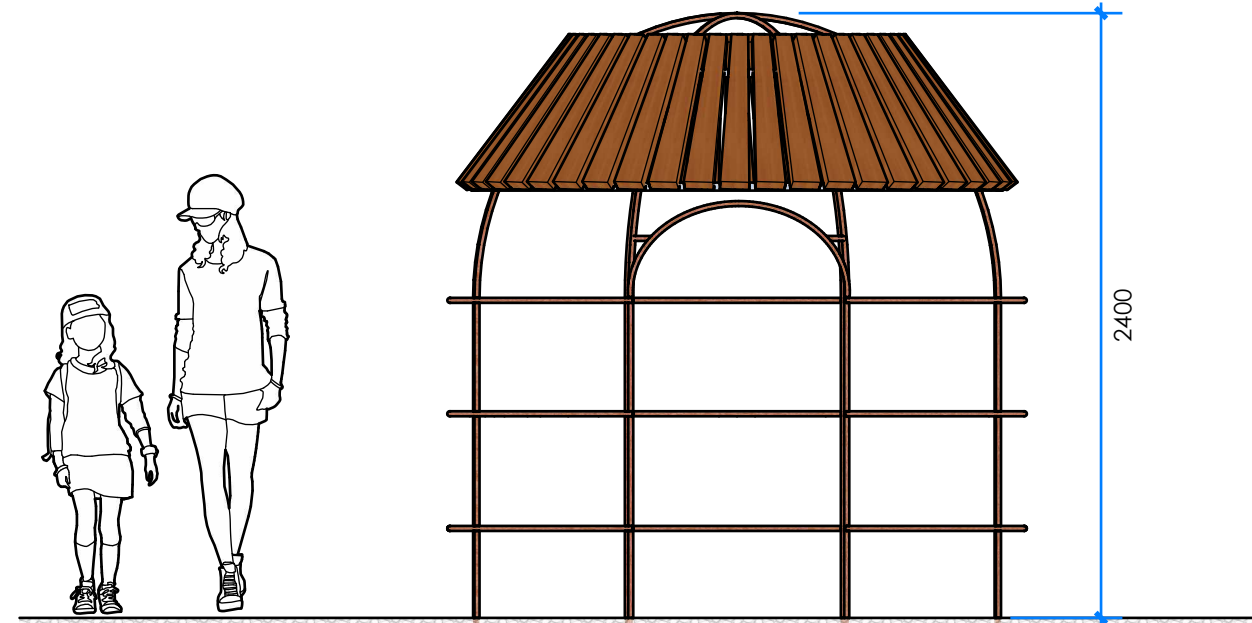

ARBOUR DOME - TIMBER TOP L000816 - PRODUCT SHEET

Product Information

Category: CUBBY SPACES
Name: ARBOUR DOME - TIMBER TOP
Code: L000816
Free Height of Fall: NA mm

1 PERSPECTIVE
Scale: NTS

2 ELEVATION
Scale: 1:30

3 TOP
Scale: 1:30

* Most Lypa products are hand-crafted so actual dimensions may vary. Please advise of particular requirements or constraints to be accommodated.

** This drawing and the information on it remains the property of lyPa Pty Ltd. Written permission must be obtained from lyPa Pty Ltd to copy or produce the whole or part of this drawing or product.