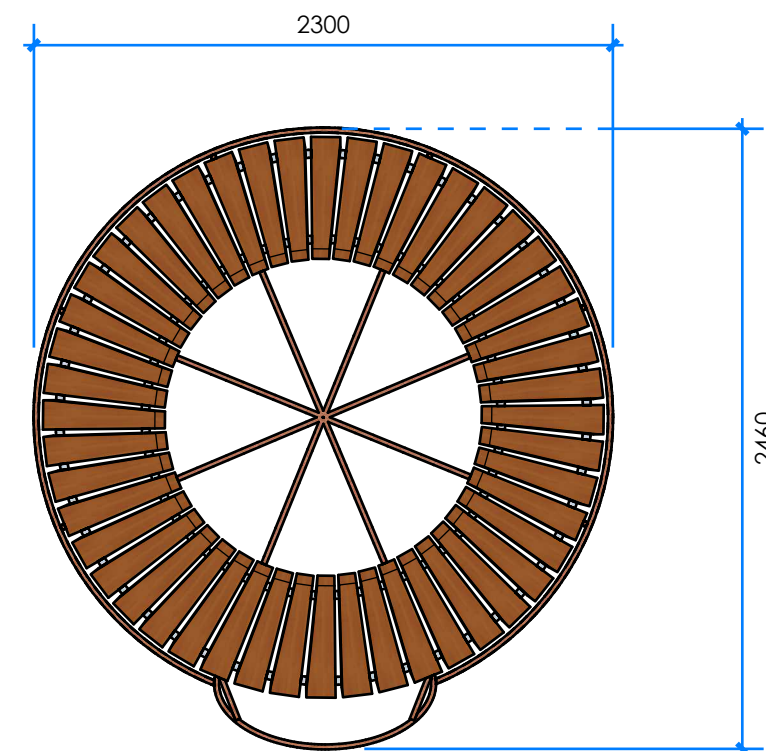

ARBOUR DOME - TIMBER TOP L000816 - PRODUCT SHEET

Product Information

Category: CUBBY SPACES
Name: ARBOUR DOME - TIMBER TOP
Code: L000816
Free Height of Fall: NA mm

1 PERSPECTIVE
Scale: NTS

2 ELEVATION
Scale: 1:30

3 TOP
Scale: 1:30

* Most Lypa products are hand-crafted so actual dimensions may vary. Please advise of particular requirements or constraints to be accommodated.

** This drawing and the information on it remains the property of lyPa Pty Ltd. Written permission must be obtained from lyPa Pty Ltd to copy or produce the whole or part of this drawing or product.