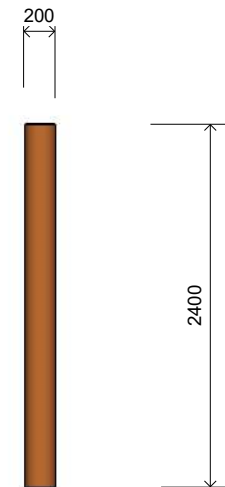

L004201 BALANCING LOG - GALV LEGS

Product Information

Category: Journey Pathways
Name: Balancing Log - Galv Legs
Code: L004201

Dimensions (mm)

Length: 2,400
Width: 200
Height: 400

1 **Perspective**
Scale: NTS

2 **Front View**
Scale: 1:50

3 **Top View**
Scale: 1:50

* Most LyPa products are hand-crafted so actual dimensions may vary.
Please advise of particular requirements or constraints to be accommodated.

** This drawing and the information on it remains the property of lyPa Pty Ltd. Written permission must be obtained from lyPa Pty Ltd to copy or produce the whole or part of this drawing or product.