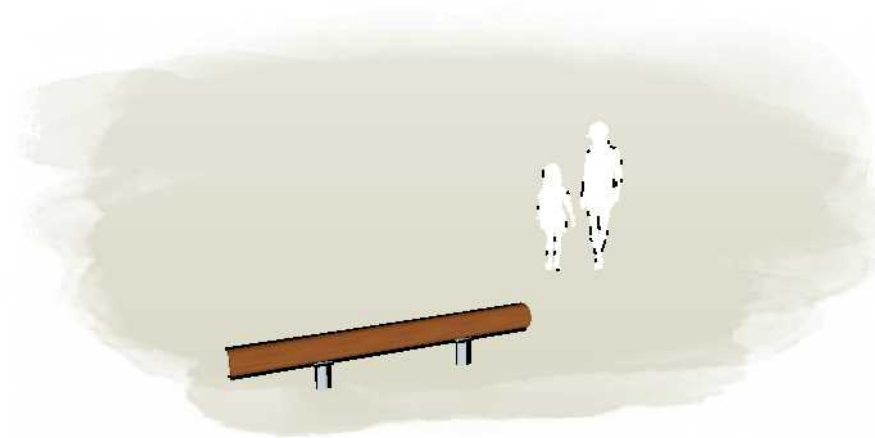

L004201 BALANCING LOG - GALV LEGS

Product Information

Category: Journey Pathways
Name: Balancing Log - Galv Legs
Code: L004201

Dimensions (mm)

Length: 2,400
Width: 200
Height: 400

1 **Perspective**
Scale: NTS

2 **Front View**
Scale: 1:50

3 **Top View**
Scale: 1:50

* Most LyPa products are hand-crafted so actual dimensions may vary.
Please advise of particular requirements or constraints to be accommodated.

** This drawing and the information on it remains the property of lyPa Pty Ltd. Written permission must be obtained from lyPa Pty Ltd to copy or produce the whole or part of this drawing or product.