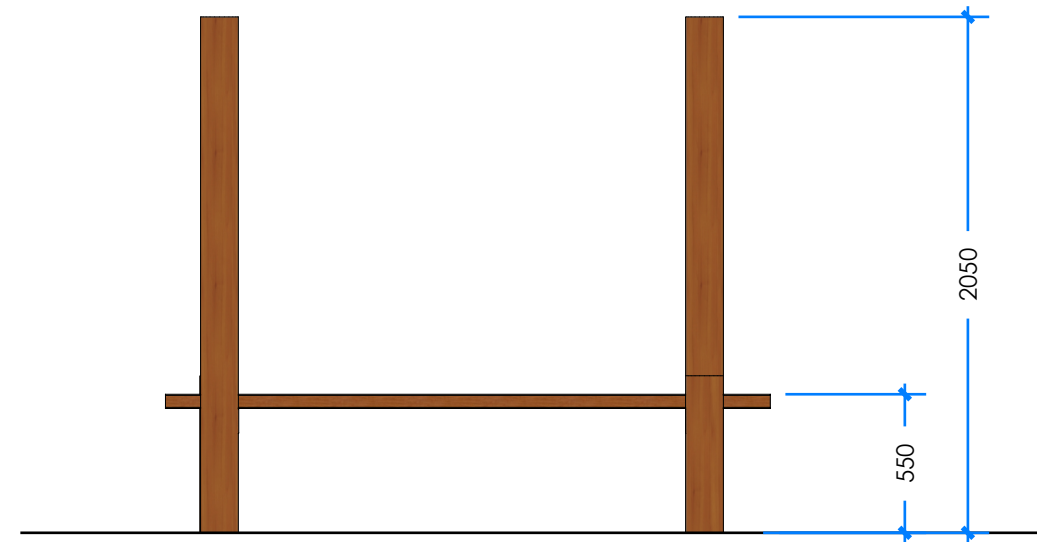

BALANCE SLEEPER WITH POSTS L005200 - PRODUCT SHEET

Product Information

Category: JOURNEY PATHWAYS
Name: BALANCE SLEEPER WITH POSTS
Code: L005200
Free Height of Fall: NA mm

1 PERSPECTIVE
Scale: NTS

* Most Lypa products are hand-crafted so actual dimensions may vary. Please advise of particular requirements or constraints to be accommodated.

** This drawing and the information on it remains the property of lyPa Pty Ltd. Written permission must be obtained from lyPa Pty Ltd to copy or produce the whole or part of this drawing or product.

2 ELEVATION
Scale: 1:30

3 TOP
Scale: 1:30