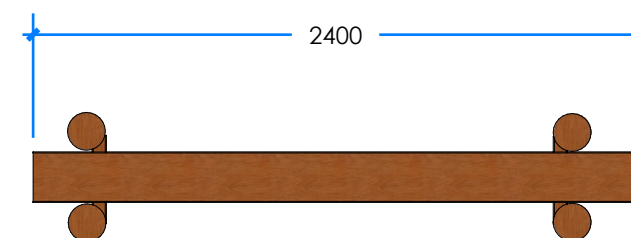

BALANCE SLEEPER WITH POSTS L005200 - PRODUCT SHEET

Product Information

Category: JOURNEY PATHWAYS
Name: BALANCE SLEEPER WITH POSTS
Code: L005200
Free Height of Fall: NA mm

1 PERSPECTIVE
Scale: NTS

* Most Lypa products are hand-crafted so actual dimensions may vary. Please advise of particular requirements or constraints to be accommodated.

** This drawing and the information on it remains the property of lyPa Pty Ltd. Written permission must be obtained from lyPa Pty Ltd to copy or produce the whole or part of this drawing or product.

2 ELEVATION
Scale: 1:30

3 TOP
Scale: 1:30