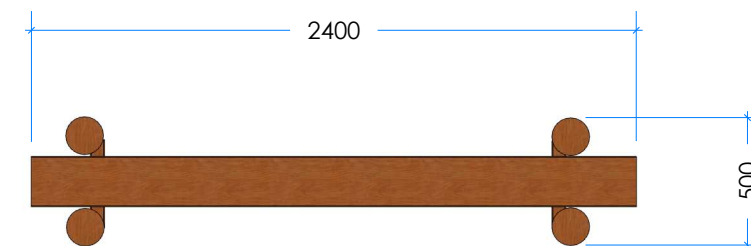

BALANCE SLEEPER WITH POSTS

Product Information

Code: L005200
Category: JOURNEY PATHWAYS & MOVEMENT
Free Height of Fall: N/A

1 Perspective

2 Elevation

3 Top