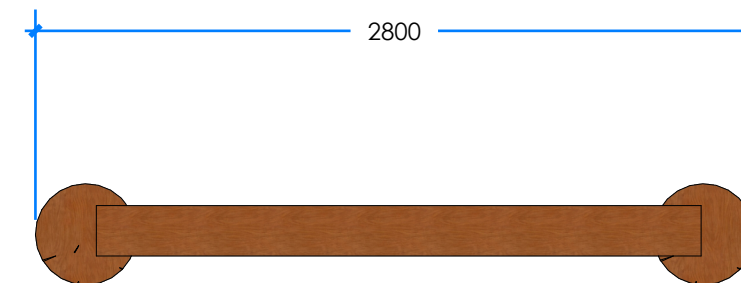

# BALANCE SLEEPER WITH STUMPS L005201 - PRODUCT SHEET

## Product Information

Category: JOURNEY PATHWAYS  
Name: BALANCE SLEEPER WITH STUMPS  
Code: L005201  
Free Height of Fall: NA mm

**1** PERSPECTIVE  
Scale: NTS

\* Most Lypa products are hand-crafted so actual dimensions may vary.  
Please advise of particular requirements or constraints to be accommodated.

**2** ELEVATION  
Scale: 1:20

**3** TOP  
Scale: 1:20