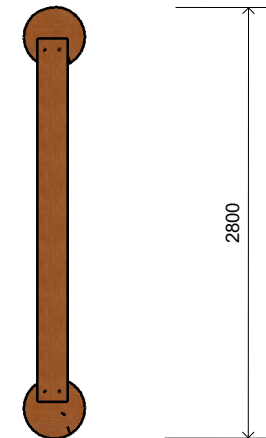

L005201 BALANCE SLEEPER WITH STUMPS

Product Information

Category: Journey Pathways
Name: Balance Sleeper with Stumps
Code: L005201

Dimensions (mm)

Length: 2,800
Width: 400
Overall Height: 350

1 **Perspective**
Scale: NTS

2 **Front View**
Scale: 1:50

3 **Top View**
Scale: 1:50

* Most LyPa products are hand-crafted so actual dimensions may vary.
Please advise of particular requirements or constraints to be accommodated.

** This drawing and the information on it remains the property of lyPa Pty Ltd. Written permission must be obtained from lyPa Pty Ltd to copy or produce the whole or part of this drawing or product.