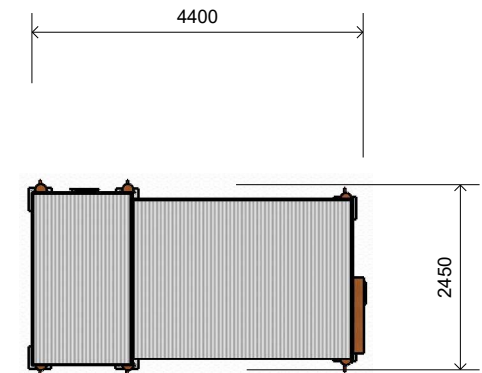

## Dimensions (mm)

Length:	4,400
Width:	2,450
Overall Height:	4,000

1 Perspective  
Scale: NTS

2 Front View  
Scale: 1:100

3 Top View  
Scale: 1:100

\* Most LyPa products are hand-crafted so actual dimensions may vary.  
Please advise of particular requirements or constraints to be accommodated.