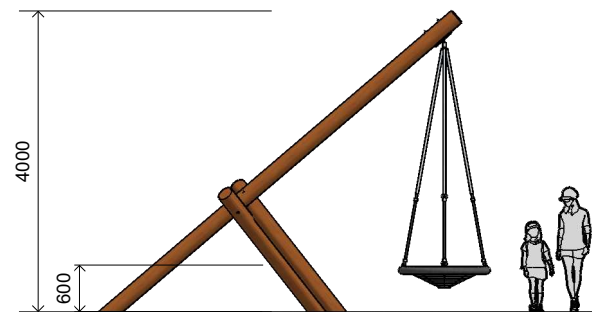

L006604 BASKET SWING PENDULUM

Product Information

Category:	Dynamic Play
Name:	Basket Swing Pendulum
Code:	L006604

Dimensions (mm) - Variable

Length:	5100
Width:	2250
Height:	4000
Basket Height:	600

1 **Perspective**
Scale: NTS

2 **Front View**
Scale: 1:100

3 **Top View**
Scale: 1:200

* Most LyPa products are hand-crafted so actual dimensions may vary.
Please advise of particular requirements or constraints to be accommodated.