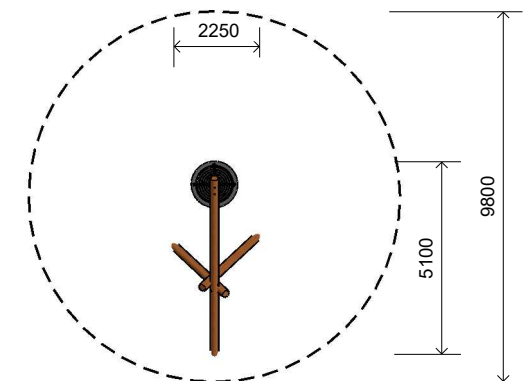

L006604 BASKET SWING PENDULUM

Product Information

Category:	Dynamic Play
Name:	Basket Swing Pendulum
Code:	L006604

Dimensions (mm) - Variable

Length:	5100
Width:	2250
Height:	4000
Basket Height:	600

1 **Perspective**
Scale: NTS

2 **Front View**
Scale: 1:100

3 **Top View**
Scale: 1:200

* Most LyPa products are hand-crafted so actual dimensions may vary.
Please advise of particular requirements or constraints to be accommodated.