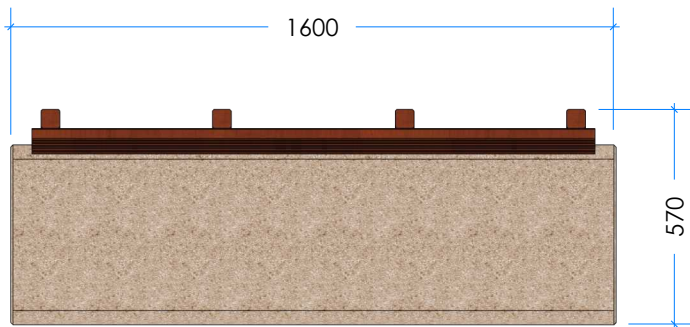

BENCH SEAT CONCRETE WITH BACK

Product Information

Code: L013800
Category: STREET FURNITURE
Free Height of Fall: N/A

1 Perspective

2 Elevation

3 Top

Lypa products are generally hand-crafted so actual dimensions may vary - please advise of particular requirements or constraints to be accommodated. This drawing and the information on it remains the property of lyPa Pty Ltd - written permission must be obtained from lyPa Pty Ltd to copy or produce the whole or part of this drawing or product.