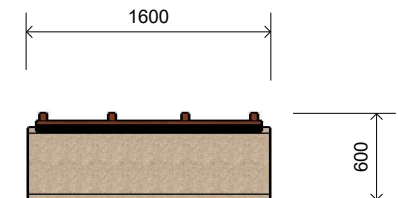

L013800 BENCH SEAT BACKREST

Product Information

Category:	Seating
Name:	Bench Seat Backrest
Code:	L013800

Dimensions (mm)

Length:	1600
Width:	600
Overall Height:	1000

1 **Perspective**
Scale: NTS

2 **Front View**
Scale: 1:50

3 **Top View**
Scale: 1:50

* Most LyPa products are hand-crafted so actual dimensions may vary.
Please advise of particular requirements or constraints to be accommodated.

** This drawing and the information on it remains the property of lyPa Pty Ltd. Written permission must be obtained from lyPa Pty Ltd to copy or produce the whole or part of this drawing or product.