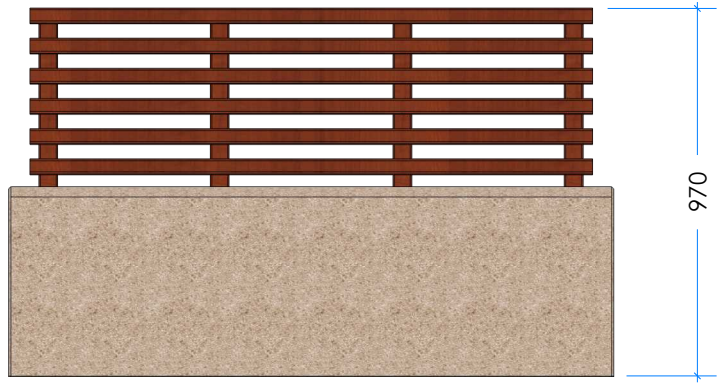

BENCH SEAT CONCRETE WITH BACK

Product Information

Code: L013800
Category: STREET FURNITURE
Free Height of Fall: N/A

1 Perspective

2 Elevation

3 Top

Lypa products are generally hand-crafted so actual dimensions may vary - please advise of particular requirements or constraints to be accommodated. This drawing and the information on it remains the property of lyPa Pty Ltd - written permission must be obtained from lyPa Pty Ltd to copy or produce the whole or part of this drawing or product.