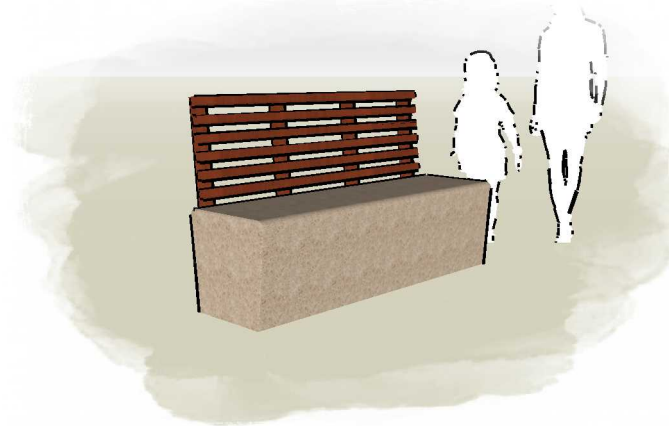

L013800 BENCH SEAT BACKREST

Product Information

Category:	Seating
Name:	Bench Seat Backrest
Code:	L013800

Dimensions (mm)

Length:	1600
Width:	600
Overall Height:	1000

1 **Perspective**
Scale: NTS

2 **Front View**
Scale: 1:50

3 **Top View**
Scale: 1:50

* Most LyPa products are hand-crafted so actual dimensions may vary.
Please advise of particular requirements or constraints to be accommodated.

** This drawing and the information on it remains the property of lyPa Pty Ltd. Written permission must be obtained from lyPa Pty Ltd to copy or produce the whole or part of this drawing or product.