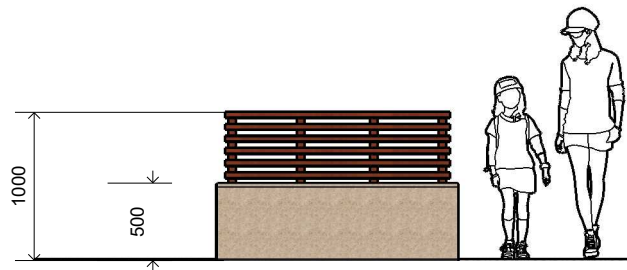

L013800 BENCH SEAT BACKREST

Product Information

Category:	Seating
Name:	Bench Seat Backrest
Code:	L013800

Dimensions (mm)

Length:	1600
Width:	600
Overall Height:	1000

1 **Perspective**
Scale: NTS

2 **Front View**
Scale: 1:50

3 **Top View**
Scale: 1:50

* Most LyPa products are hand-crafted so actual dimensions may vary.
Please advise of particular requirements or constraints to be accommodated.

** This drawing and the information on it remains the property of lyPa Pty Ltd. Written permission must be obtained from lyPa Pty Ltd to copy or produce the whole or part of this drawing or product.