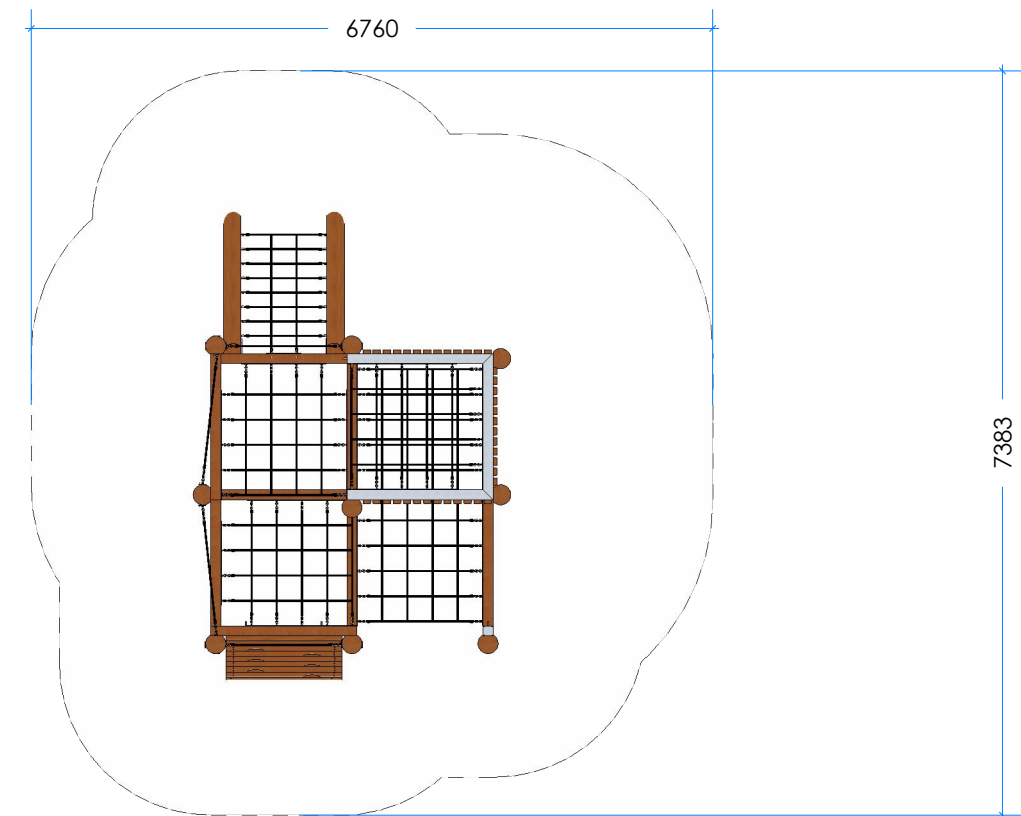

BIG NETTY

Product Information

Code: L007802
Category: JOURNEY PATHWAYS & MOVEMENT
Free Height of Fall: 2,450

2 Elevation

3 Top

1 Perspective