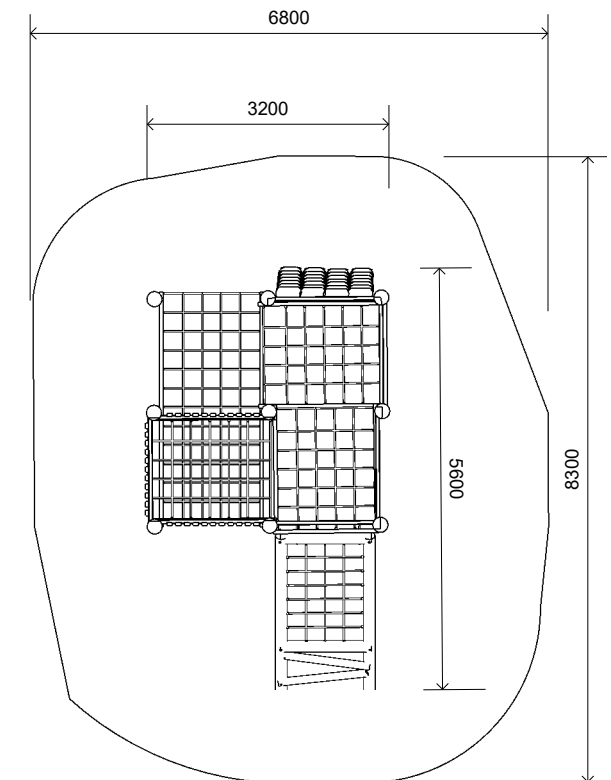

L007802 BIG NETTY WITH STEEL FRAME

Product Information

Category: Elevated Play
Name: Big Netty With Steel Frame
Code: L007802

Dimensions (mm)

Length: 5600
Width: 3200
Overall Height: 4000

1 **Perspective**
Scale: NTS

2 **Front View**
Scale: 1:100

3 **Top View**
Scale: 1:100

* Most LyPa products are hand-crafted so actual dimensions may vary.
Please advise of particular requirements or constraints to be accommodated.