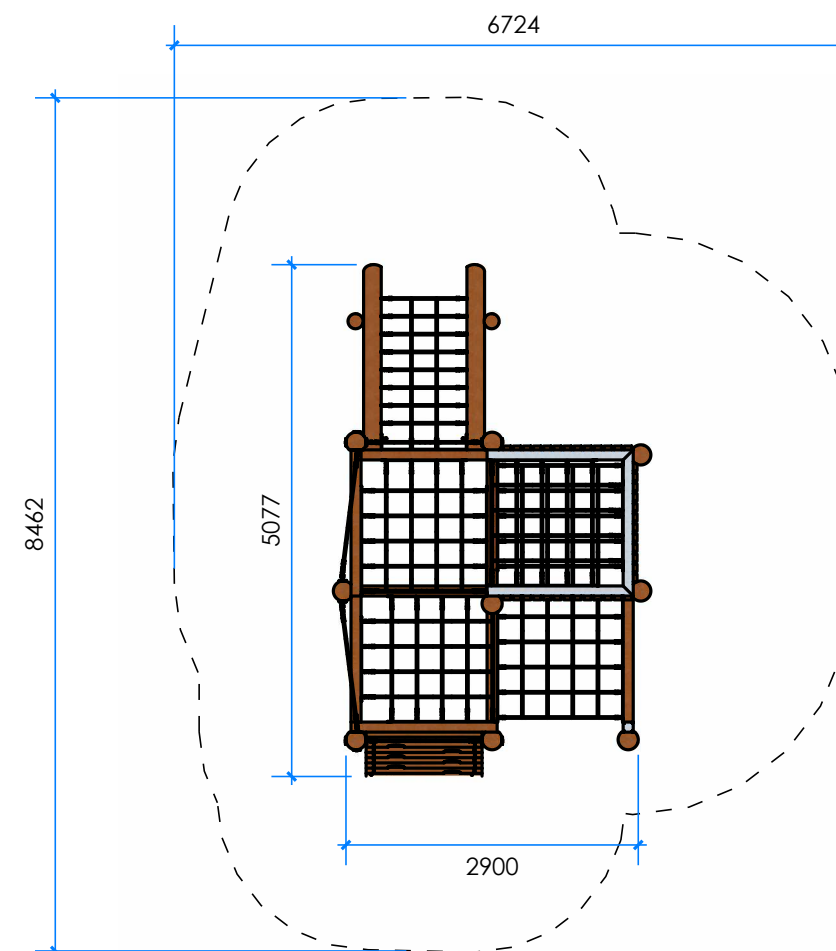

BIG NETTY STEEL FRAME L007802 - PRODUCT SHEET

Product Information

Category: ELEVATED PLAY
Name: BIG NETTY STEEL FRAME
Code: L007802
Free Height of Fall: 2,400 mm

1 PERSPECTIVE
Scale: NTS

* Most Lypa products are hand-crafted so actual dimensions may vary. Please advise of particular requirements or constraints to be accommodated.

** This drawing and the information on it remains the property of lyPa Pty Ltd. Written permission must be obtained from lyPa Pty Ltd to copy or produce the whole or part of this drawing or product.

2 ELEVATION
Scale: 1:75

3 TOP
Scale: 1:75