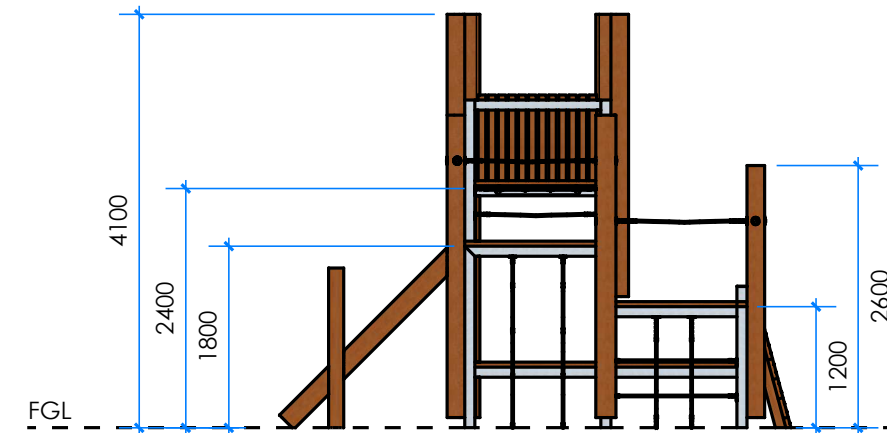

BIG NETTY STEEL FRAME L007802 - PRODUCT SHEET

Product Information

Category: ELEVATED PLAY
Name: BIG NETTY STEEL FRAME
Code: L007802
Free Height of Fall: 2,400 mm

1 PERSPECTIVE
Scale: NTS

* Most Lypa products are hand-crafted so actual dimensions may vary. Please advise of particular requirements or constraints to be accommodated.

** This drawing and the information on it remains the property of lyPa Pty Ltd. Written permission must be obtained from lyPa Pty Ltd to copy or produce the whole or part of this drawing or product.

2 ELEVATION
Scale: 1:75

3 TOP
Scale: 1:75