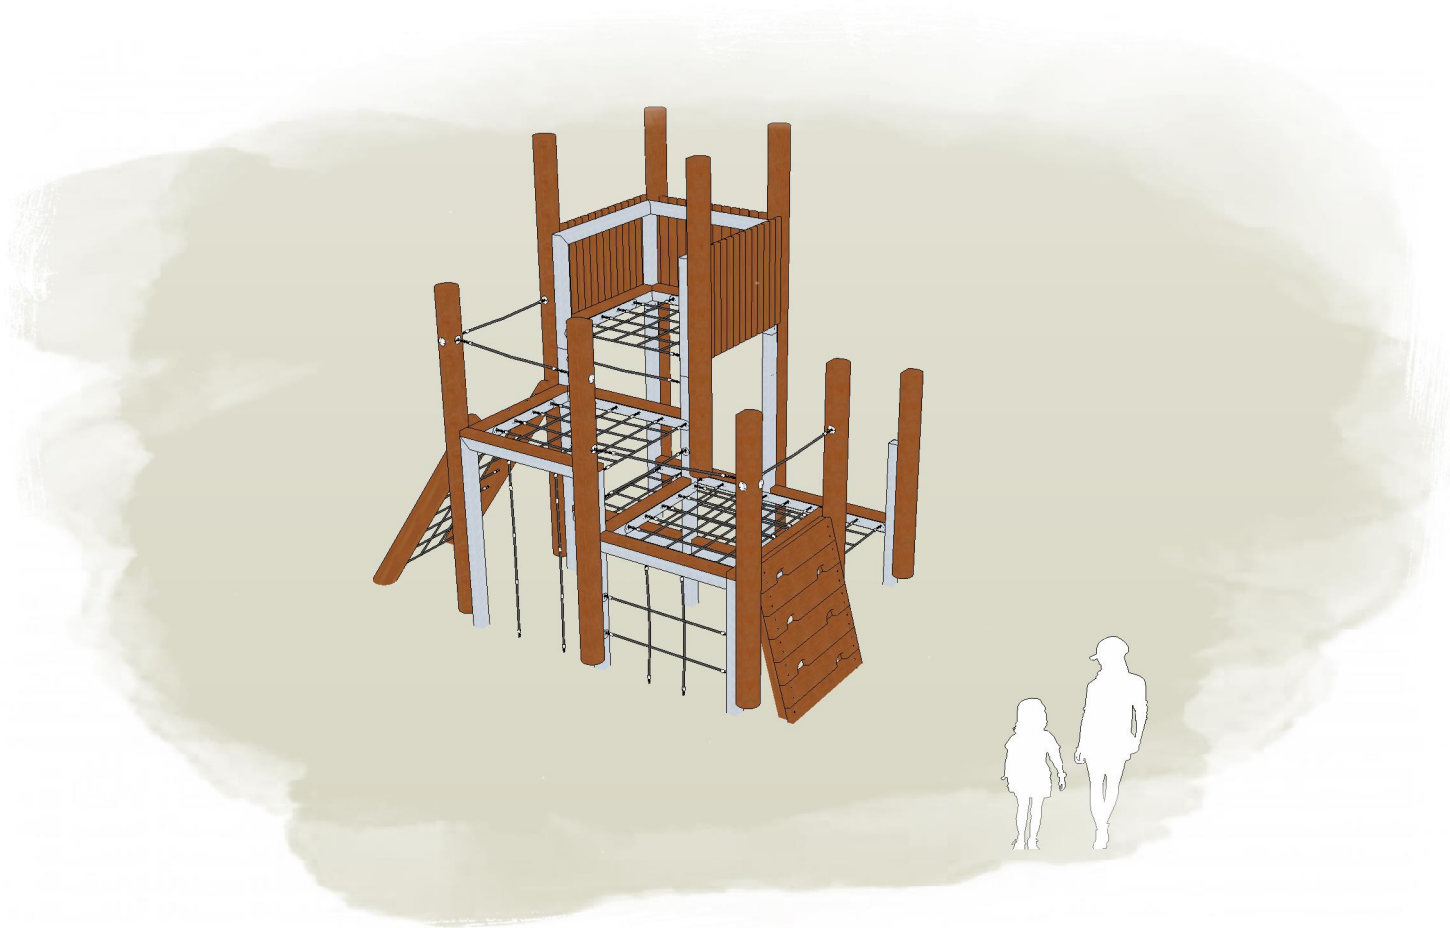

BIG NETTY

Product Information

Code: L007802
Category: JOURNEY PATHWAYS & MOVEMENT
Free Height of Fall: 2,450

2 Elevation

3 Top

1 Perspective