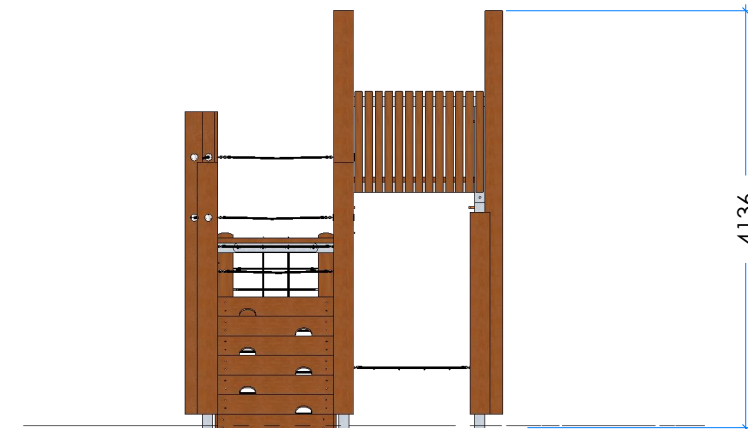

BIG NETTY

Product Information

Code: L007802
Category: JOURNEY PATHWAYS & MOVEMENT
Free Height of Fall: 2,450

2 Elevation

3 Top

1 Perspective