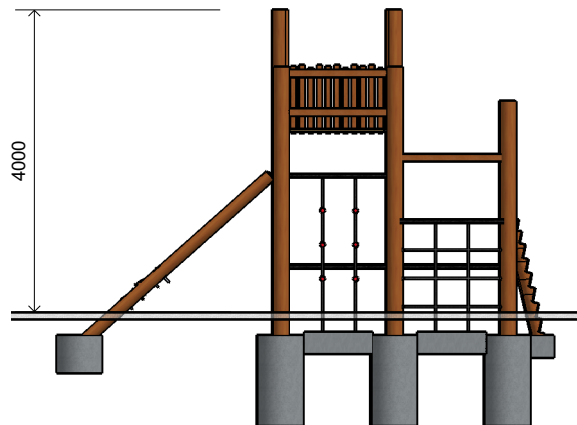

L007802 BIG NETTY WITH STEEL FRAME

Product Information

Category: Elevated Play
Name: Big Netty With Steel Frame
Code: L007802

Dimensions (mm)

Length: 5600
Width: 3200
Overall Height: 4000

1 **Perspective**
Scale: NTS

2 **Front View**
Scale: 1:100

3 **Top View**
Scale: 1:100

* Most LyPa products are hand-crafted so actual dimensions may vary.
Please advise of particular requirements or constraints to be accommodated.