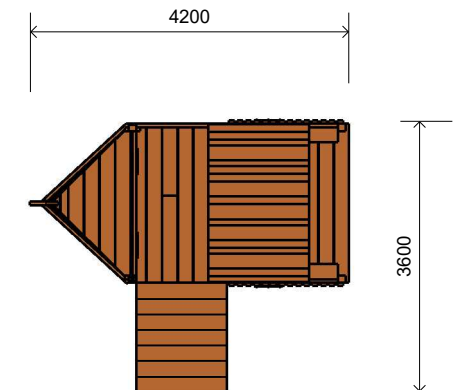

L004400 BOAT

Product Information

Category:	Elevated Play
Name:	Boat
Code:	L004400

Dimensions (mm)

Length:	4,200
Width:	3,600
Height:	2,500

1 **Perspective**
Scale: NTS

2 **Front View**
Scale: 1:100

3 **Top View**
Scale: 1:100

* Most LyPa products are hand-crafted so actual dimensions may vary.
Please advise of particular requirements or constraints to be accommodated.

** This drawing and the information on it remains the property of lyPa Pty Ltd. Written permission must be obtained from lyPa Pty Ltd to copy or produce the whole or part of this drawing or product.