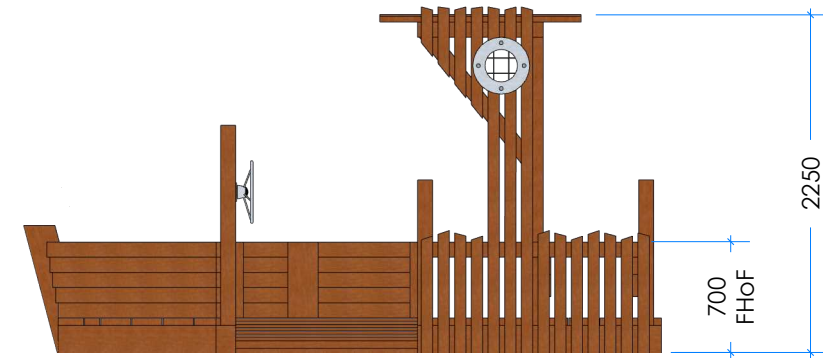

# BOAT

## Product Information

Code: L004400  
Category: IMAGINATIVE & INTERACTIVE  
Free Height of Fall: 700

1 Perspective

2 Elevation

3 Top