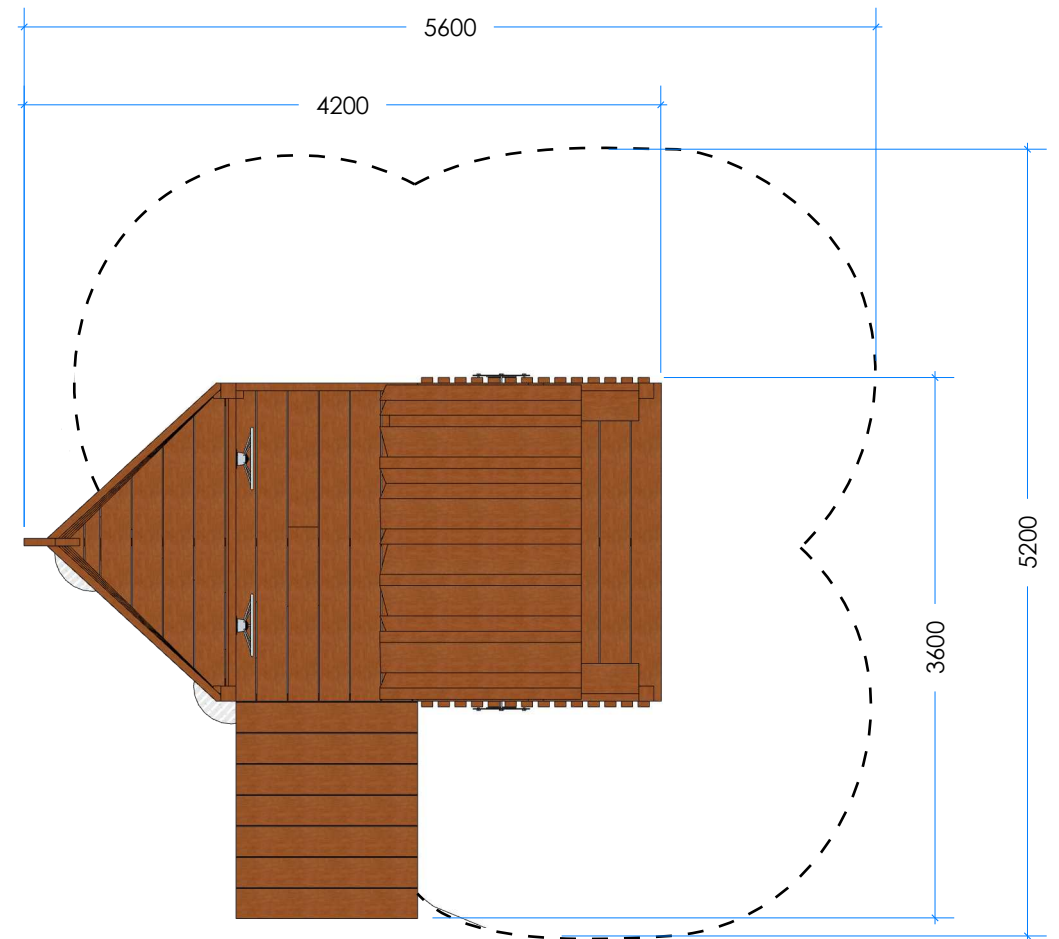

## Product Information

Code: L004400  
Category: IMAGINATIVE & INTERACTIVE  
Free Height of Fall: 700

1 Perspective

2 Elevation

3 Top