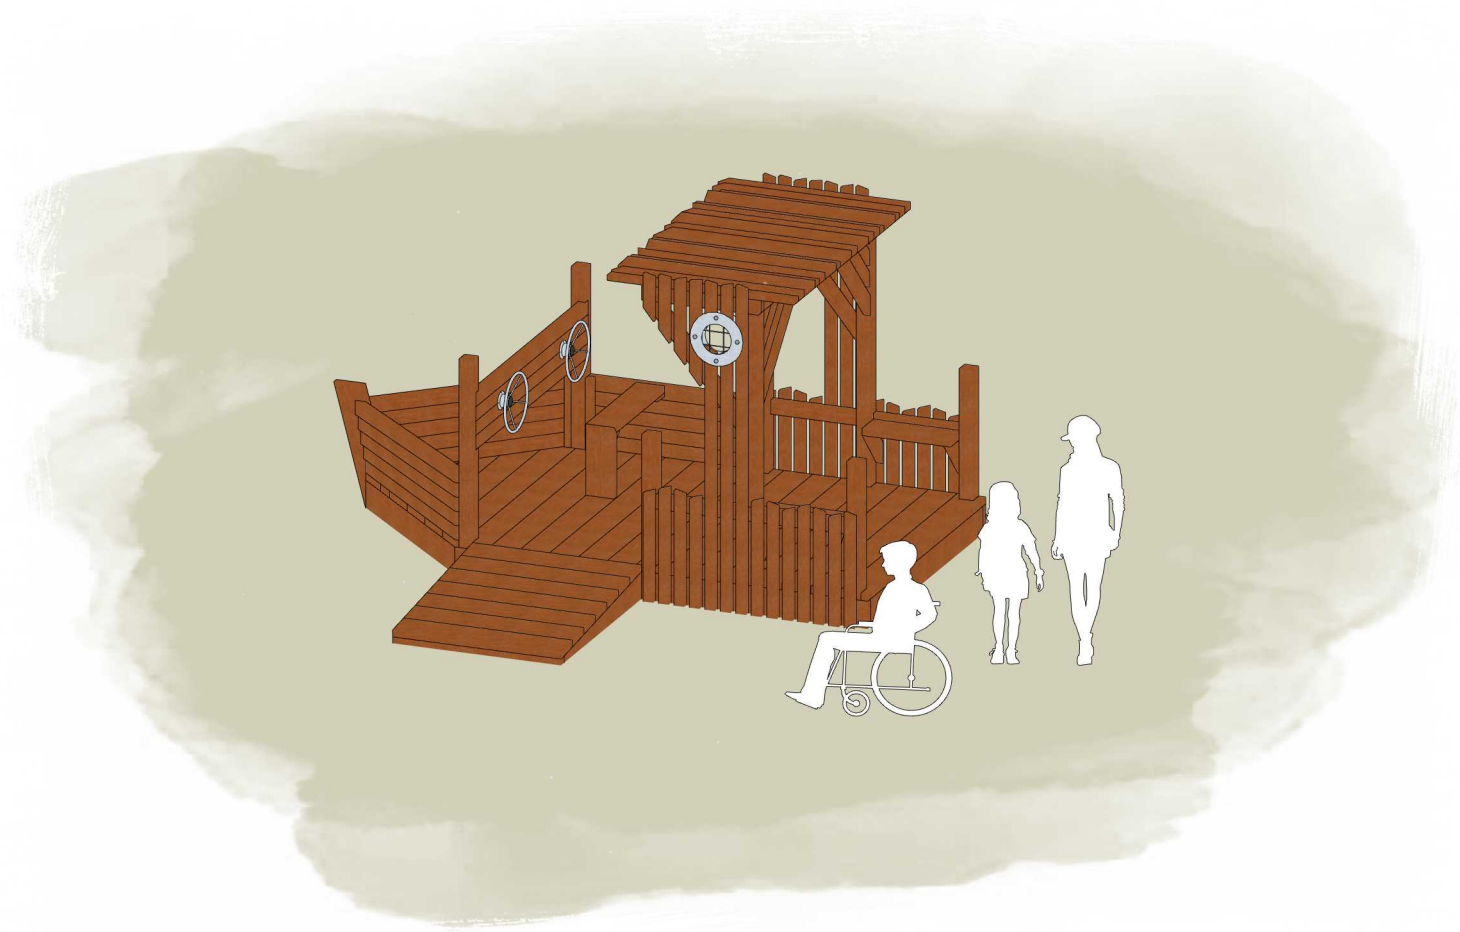

# BOAT

## Product Information

Code: L004400  
Category: IMAGINATIVE & INTERACTIVE  
Free Height of Fall: 700

1 Perspective

2 Elevation

3 Top