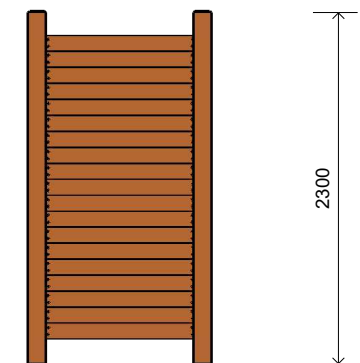

## Dimensions (mm)

Length:	2,300
Width:	1,200
Height:	1,100

1 **Perspective**  
Scale: NTS

2 **Front View**  
Scale: 1:50

3 **Top View**  
Scale: 1:50

\* Most LyPa products are hand-crafted so actual dimensions may vary.  
Please advise of particular requirements or constraints to be accommodated.