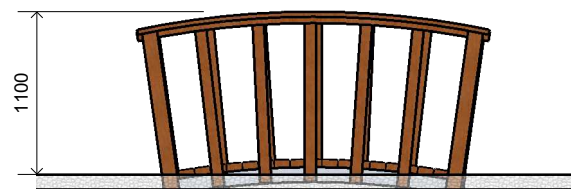

## Dimensions (mm)

Length:	2,300
Width:	1,200
Height:	1,100

1 **Perspective**  
Scale: NTS

2 **Front View**  
Scale: 1:50

3 **Top View**  
Scale: 1:50

\* Most LyPa products are hand-crafted so actual dimensions may vary.  
Please advise of particular requirements or constraints to be accommodated.