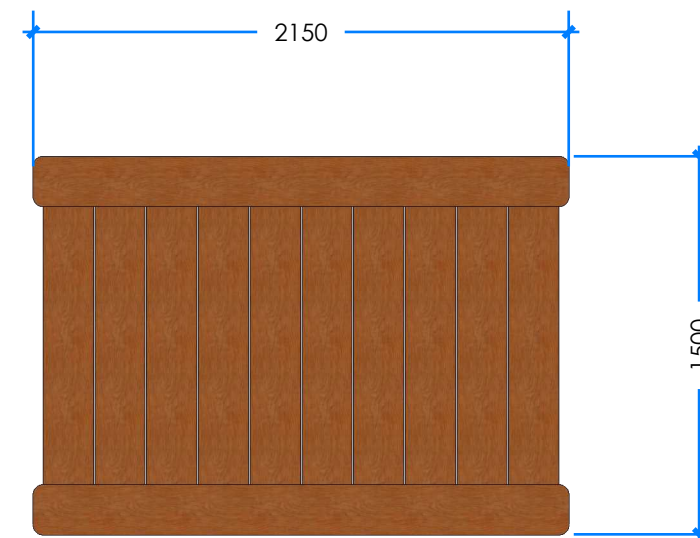

## Product Information

Category: JOURNEY PATHWAYS  
Name: FLAT BRIDGE  
Code: L001702  
Free Height of Fall: NA mm

**1** PERSPECTIVE  
Scale: NTS

\* Most Lypa products are hand-crafted so actual dimensions may vary. Please advise of particular requirements or constraints to be accommodated.

**2** ELEVATION  
Scale: 1:30

**3** TOP  
Scale: 1:30