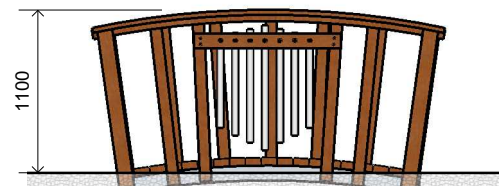

L001701 BRIDGE WITH CHIMES

Product Information

Category: Journey Pathways
Name: BRIDGE WITH CHIMES
Code: L001701

Dimensions (mm)

Length: 2,300
Width: 1,200
Height: 1,100

1 **Perspective**
Scale: NTS

2 **Front View**
Scale: 1:50

3 **Top View**
Scale: 1:50

* Most LyPa products are hand-crafted so actual dimensions may vary.
Please advise of particular requirements or constraints to be accommodated.

** This drawing and the information on it remains the property of lyPa Pty Ltd. Written permission must be obtained from lyPa Pty Ltd to copy or produce the whole or part of this drawing or product.