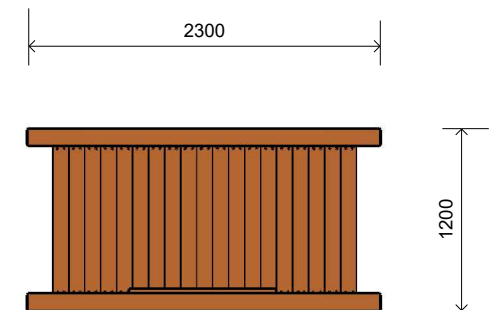

L001701 BRIDGE WITH CHIMES

Product Information

Category: Journey Pathways
Name: BRIDGE WITH CHIMES
Code: L001701

Dimensions (mm)

Length: 2,300
Width: 1,200
Height: 1,100

1 **Perspective**
Scale: NTS

2 **Front View**
Scale: 1:50

3 **Top View**
Scale: 1:50

* Most LyPa products are hand-crafted so actual dimensions may vary.
Please advise of particular requirements or constraints to be accommodated.

** This drawing and the information on it remains the property of lyPa Pty Ltd. Written permission must be obtained from lyPa Pty Ltd to copy or produce the whole or part of this drawing or product.