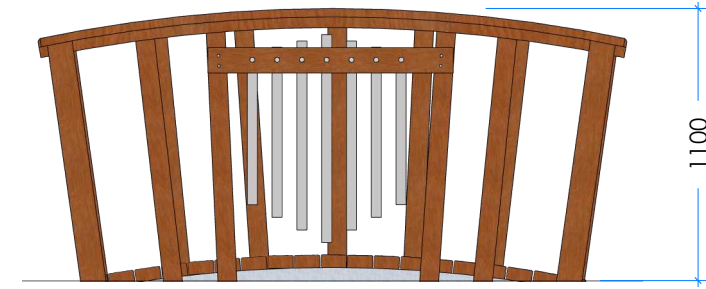

BRIDGE WITH CHIMES

Product Information

Code: L001701
Category: JOURNEY PATHWAYS & MOVEMENT
Free Height of Fall: N/A

1 Perspective

2 Elevation

3 Top