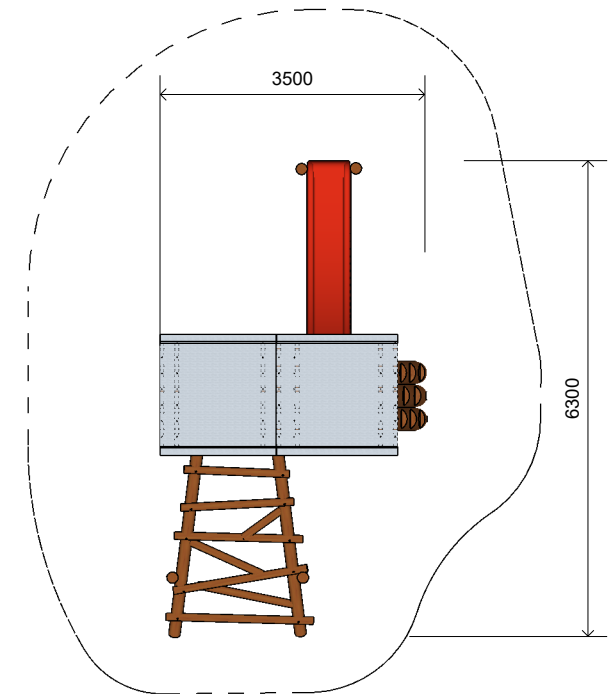

L020003 BULLSBROOK CLIMBER WITH ROOF

Product Information

Category:	Elevated Play
Name:	Bullsbrook Climber with Roof
Code:	L020003

Dimensions (mm)

Length:	6300
Width:	3500
Overall Height:	4000

1 **Perspective**
Scale: NTS

2 **Front View**
Scale: 1:100

3 **Top View**
Scale: 1:100

* Most LyPa products are hand-crafted so actual dimensions may vary.
Please advise of particular requirements or constraints to be accommodated.