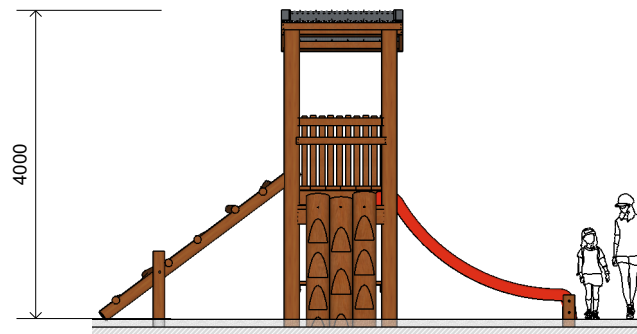

L020003 BULLSBROOK CLIMBER WITH ROOF

Product Information

Category:	Elevated Play
Name:	Bullsbrook Climber with Roof
Code:	L020003

Dimensions (mm)

Length:	6300
Width:	3500
Overall Height:	4000

1 **Perspective**
Scale: NTS

2 **Front View**
Scale: 1:100

3 **Top View**
Scale: 1:100

* Most LyPa products are hand-crafted so actual dimensions may vary.
Please advise of particular requirements or constraints to be accommodated.