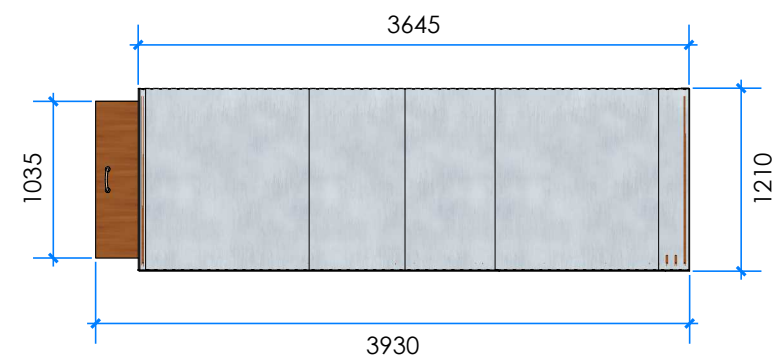

RIGHT SIDED DOUBLE GATE CHICKEN COOP L016001 - PRODUCT SHEET

Product Information

Category: CUBBY SPACES
Name: RIGHT SIDED DOUBLE GATE CHICKEN COOP
Code: L016001
Free Height of Fall: NA mm

1 PERSPECTIVE
Scale: NTS

* Most Lypa products are hand-crafted so actual dimensions may vary. Please advise of particular requirements or constraints to be accommodated.

** This drawing and the information on it remains the property of lyPa Pty Ltd. Written permission must be obtained from lyPa Pty Ltd to copy or produce the whole or part of this drawing or product.

2 ELEVATION
Scale: 1:50

3 TOP
Scale: 1:50