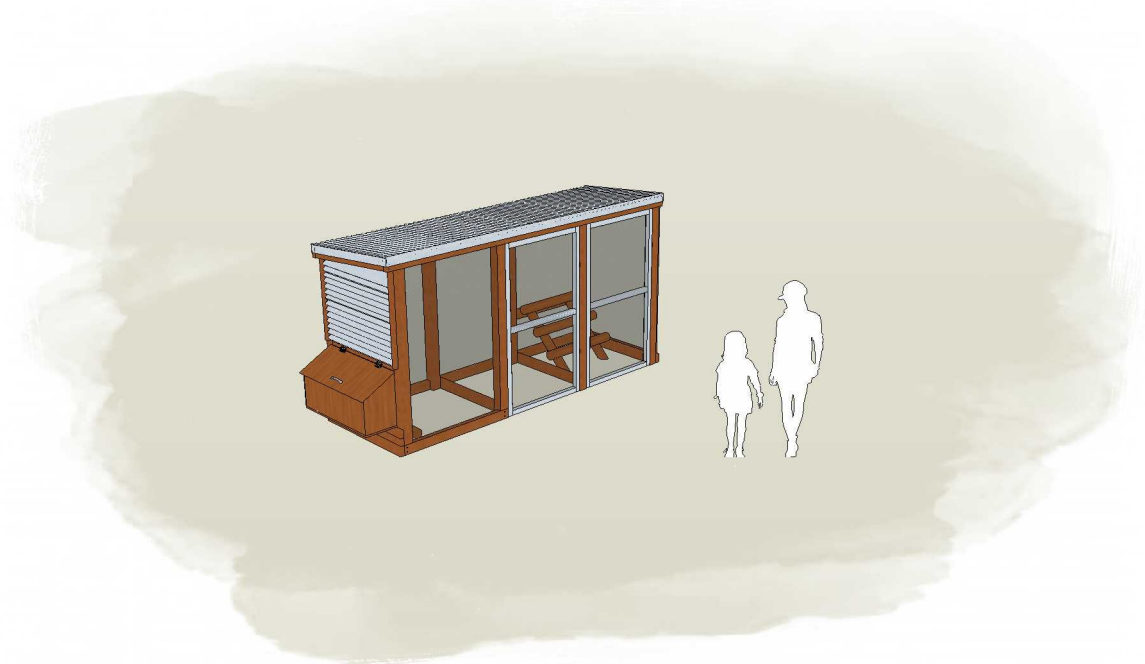

RIGHT SIDED DOUBLE GATE CHICKEN COOP L016001 - PRODUCT SHEET

Product Information

Category: CUBBY SPACES
Name: RIGHT SIDED DOUBLE GATE CHICKEN COOP
Code: L016001
Free Height of Fall: NA mm

1 PERSPECTIVE
Scale: NTS

* Most Lypa products are hand-crafted so actual dimensions may vary. Please advise of particular requirements or constraints to be accommodated.

** This drawing and the information on it remains the property of lyPa Pty Ltd. Written permission must be obtained from lyPa Pty Ltd to copy or produce the whole or part of this drawing or product.

2 ELEVATION
Scale: 1:50

3 TOP
Scale: 1:50