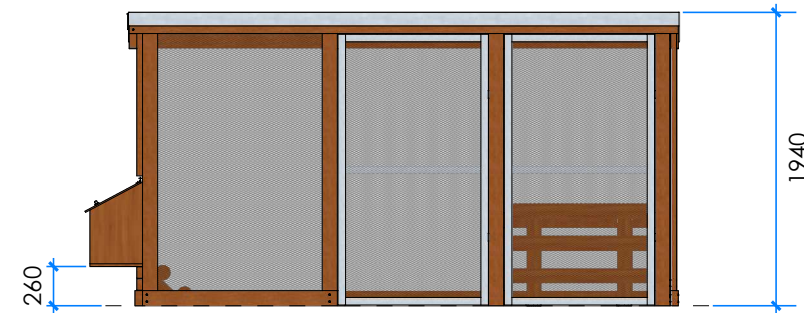

RIGHT SIDED DOUBLE GATE CHICKEN COOP L016001 - PRODUCT SHEET

Product Information

Category: CUBBY SPACES
Name: RIGHT SIDED DOUBLE GATE CHICKEN COOP
Code: L016001
Free Height of Fall: NA mm

1 PERSPECTIVE
Scale: NTS

* Most Lypa products are hand-crafted so actual dimensions may vary. Please advise of particular requirements or constraints to be accommodated.

** This drawing and the information on it remains the property of lyPa Pty Ltd. Written permission must be obtained from lyPa Pty Ltd to copy or produce the whole or part of this drawing or product.

2 ELEVATION
Scale: 1:50

3 TOP
Scale: 1:50