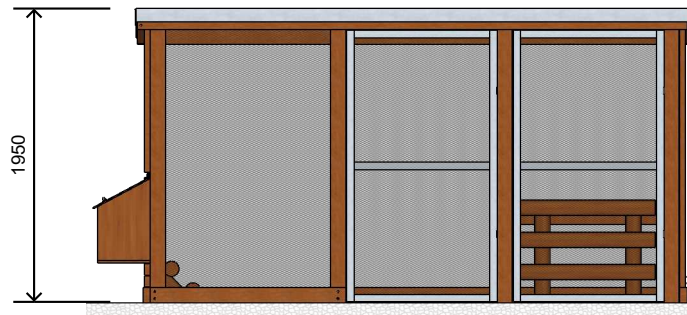

L016001 CHICKEN COOP

Product Information

Category:	Cubby Space
Name:	Chicken Coop
Code:	L016001

Dimensions (mm) - Variable

Length:	3,900
Width:	1,200
Height:	1,950

1 **Perspective**
Scale: NTS

2 **Front View**
Scale: 1:50

3 **Top View**
Scale: 1:50

* Most LyPa products are hand-crafted so actual dimensions may vary.
Please advise of particular requirements or constraints to be accommodated.

** This drawing and the information on it remains the property of lyPa Pty Ltd. Written permission must be obtained from lyPa Pty Ltd to copy or produce the whole or part of this drawing or product.