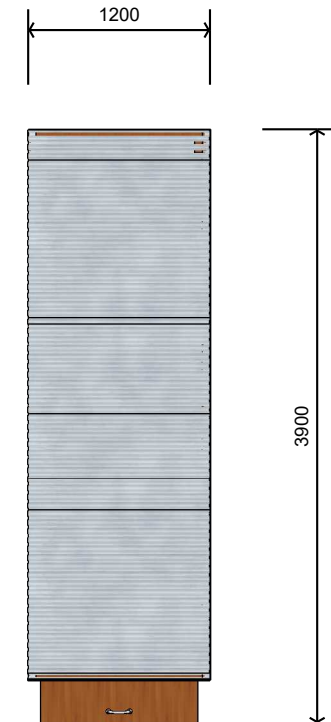

L016001 CHICKEN COOP

Product Information

Category:	Cubby Space
Name:	Chicken Coop
Code:	L016001

Dimensions (mm) - Variable

Length:	3,900
Width:	1,200
Height:	1,950

1 **Perspective**
Scale: NTS

2 **Front View**
Scale: 1:50

3 **Top View**
Scale: 1:50

* Most LyPa products are hand-crafted so actual dimensions may vary.
Please advise of particular requirements or constraints to be accommodated.

** This drawing and the information on it remains the property of lyPa Pty Ltd. Written permission must be obtained from lyPa Pty Ltd to copy or produce the whole or part of this drawing or product.