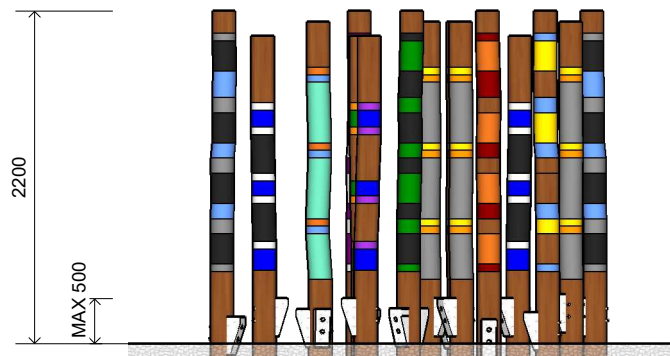

L004000 CLUSTER CLIMBER (PAINTED)

Product Information

Category: Journey Pathways
Name: Cluster Climber (Painted)
Code: L004000

Dimensions (mm)

Length: 1,800
Step Height: 300 - 500
Overall Length: 2,600
Overall Height: 2,200

1 **Perspective**
Scale: NTS

2 **Front View**
Scale: 1:50

3 **Top View**
Scale: 1:50

* Most LyPa products are hand-crafted so actual dimensions may vary.
Please advise of particular requirements or constraints to be accommodated.