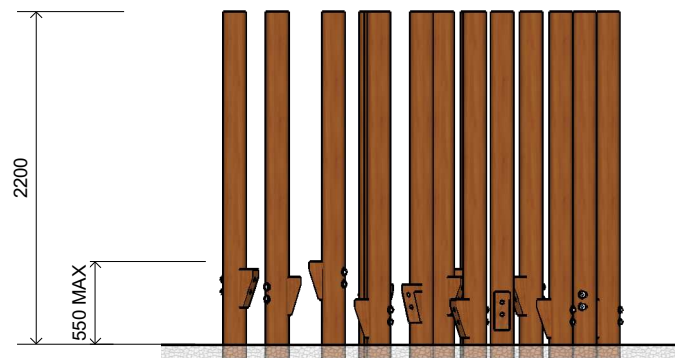

## Product Information

Category: Journey Pathways  
Name: Cluster Climb Unpainted  
Code: L004001

## Dimensions (mm)

Length: 2,600  
Width: 1,800  
Overall Height: 2,200

1 Perspective  
Scale: NTS

2 Front View  
Scale: 1:50

3 Top View  
Scale: 1:50

\* Most LyPa products are hand-crafted so actual dimensions may vary.  
Please advise of particular requirements or constraints to be accommodated.