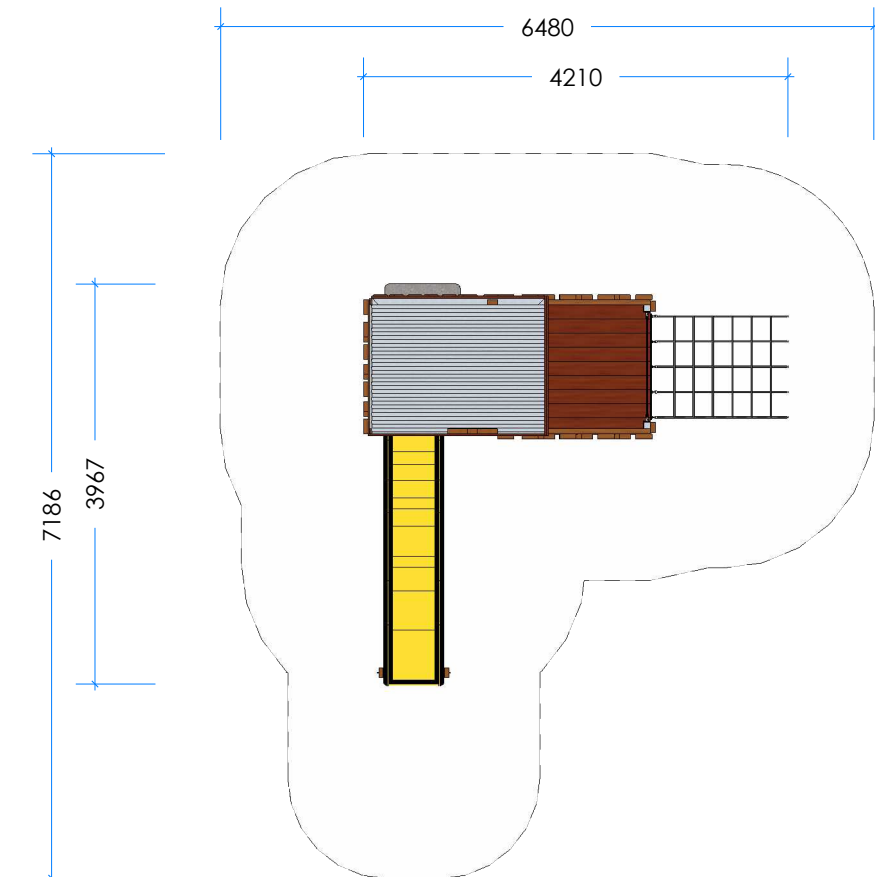

# Colbirri Climber - L053100

## Product Information

Code: L053100  
Category: Elevated Cubbies  
Free Height of Fall: 1500 mm

**1** Perspective

**2** Elevation  
Scale 1:75

**3** Top  
Scale 1:75