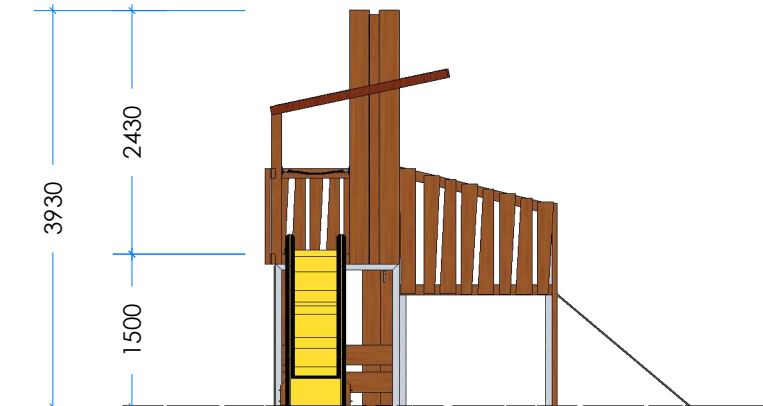

# Colbirri Climber - L053100

## Product Information

Code: L053100  
Category: Elevated Cubbies  
Free Height of Fall: 1500 mm

**1** Perspective

**2** Elevation  
Scale 1:75

**3** Top  
Scale 1:75