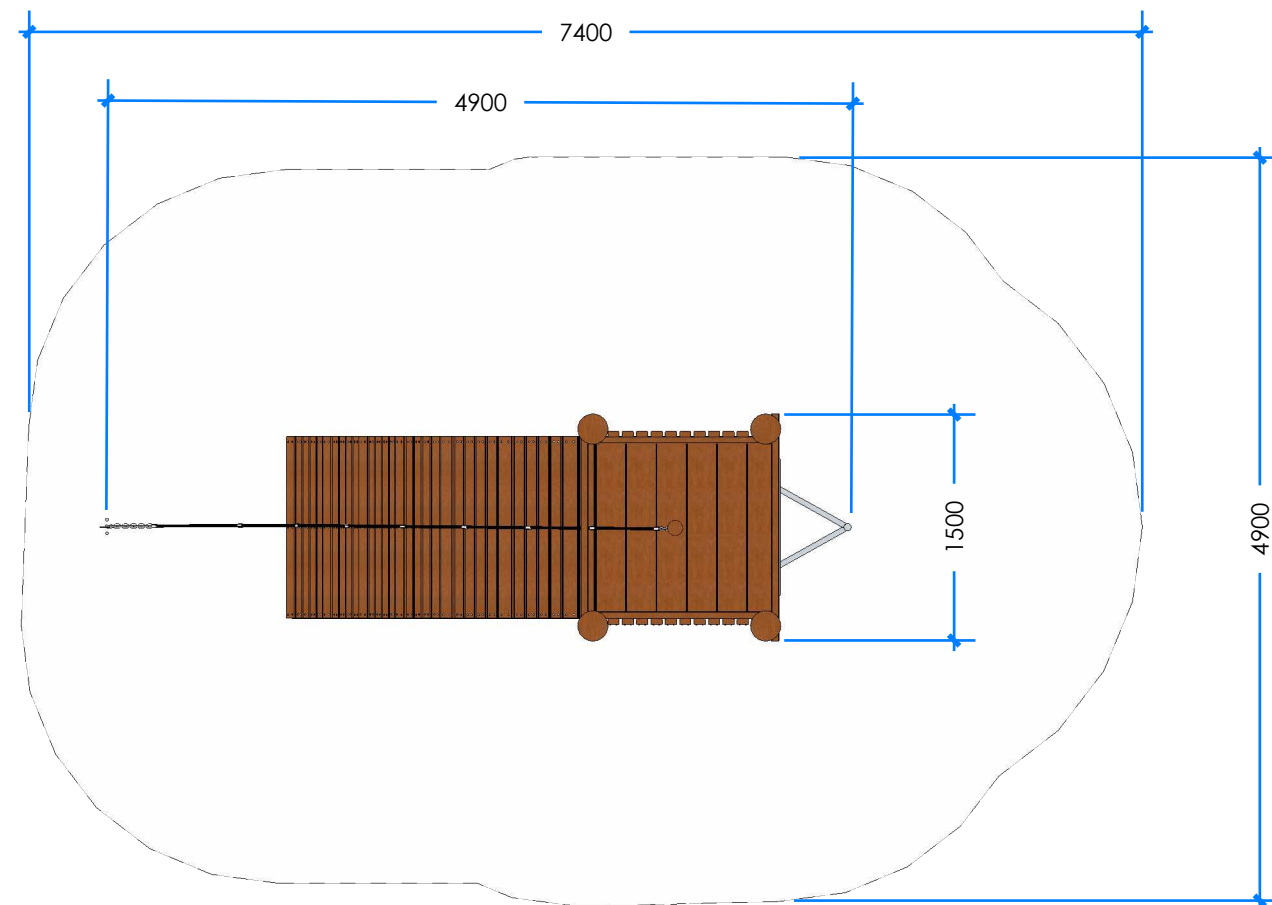

## Product Information

Category: ELEVATED PLAY  
Name: COMBAT CLIMBER WITH FIREMANS POLE  
Code: L000100  
Free Height of Fall: 1,800 mm

**1** PERSPECTIVE  
Scale: NTS

\* Most Lypa products are hand-crafted so actual dimensions may vary. Please advise of particular requirements or constraints to be accommodated.

**2** ELEVATION  
Scale: 1:50

**3** TOP  
Scale: 1:50