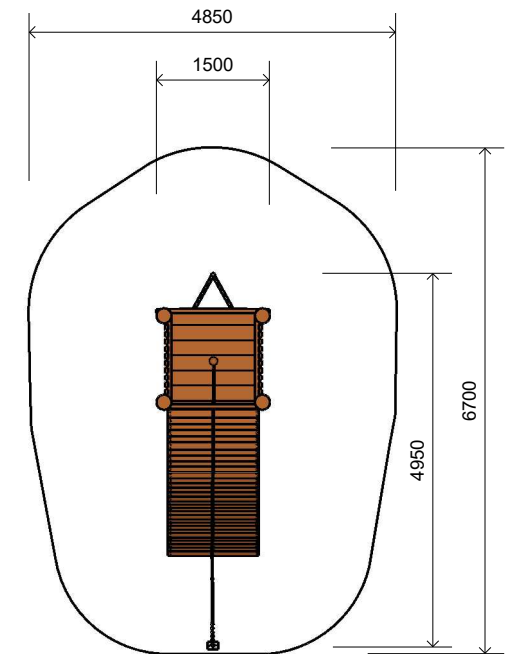

## Dimensions (mm) - Variable

Platform Height:	1,800
Overall Height:	3,550
Length:	4,850
Width:	1,500

1 **Perspective**  
Scale: NTS

2 **Front View**  
Scale: 1:100

3 **Top View**  
Scale: 1:100

\* Most LyPa products are hand-crafted so actual dimensions may vary.  
Please advise of particular requirements or constraints to be accommodated.

\*\* This drawing and the information on it remains the property of lyPa Pty Ltd. Written permission must be obtained from lyPa Pty Ltd to copy or produce the whole or part of this drawing or product.