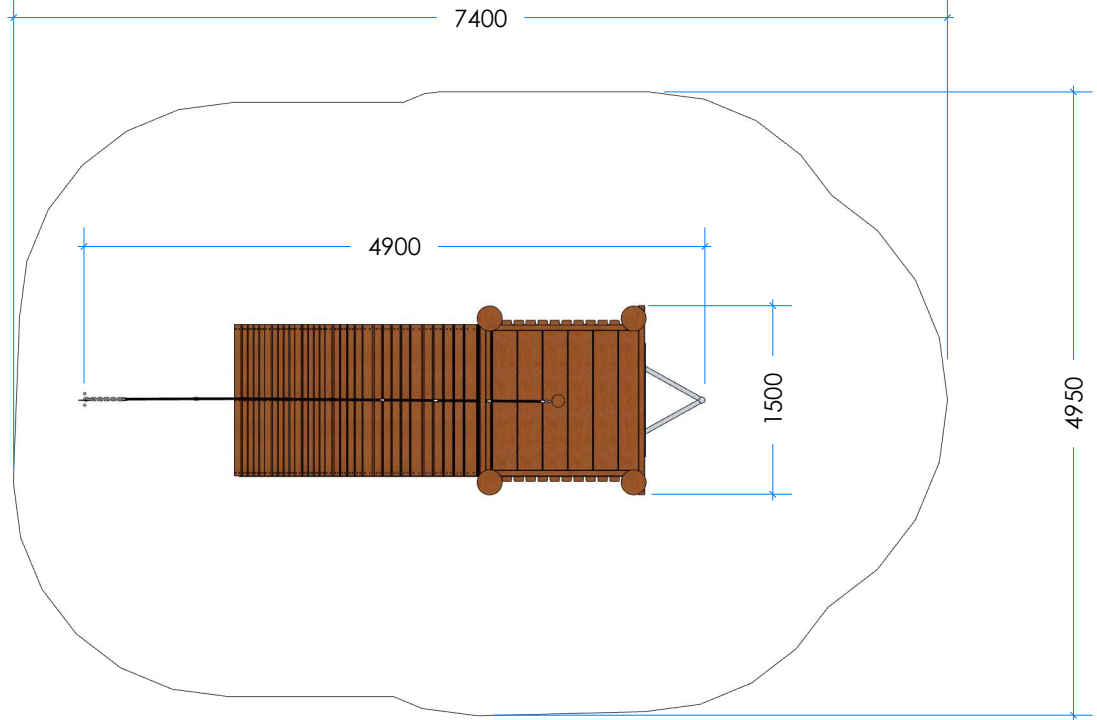

COMBAT CLIMBER WITH FIREMANS POLE

Product Information

Code: L000100
Category: ELEVATED CUBBIES
Free Height of Fall: 1,800

1 Perspective

2 Elevation

3 Top

Lypa products are generally hand-crafted so actual dimensions may vary - please advise of particular requirements or constraints to be accommodated.
This drawing and the information on it remains the property of lyPa Pty Ltd - written permission must be obtained from lyPa Pty Ltd to copy or produce the whole or part of this drawing or product.