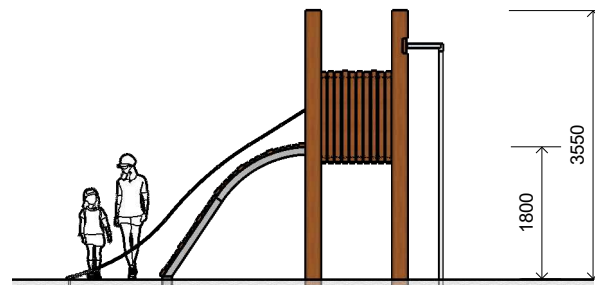

## Product Information

Category:	Elevated Play
Name:	Combat Climber with Firemans Pole
Code:	L000100

## Dimensions (mm) - Variable

Platform Height:	1,800
Overall Height:	3,550
Length:	4,850
Width:	1,500

1 **Perspective**  
Scale: NTS

2 **Front View**  
Scale: 1:100

3 **Top View**  
Scale: 1:100

\* Most LyPa products are hand-crafted so actual dimensions may vary.  
Please advise of particular requirements or constraints to be accommodated.