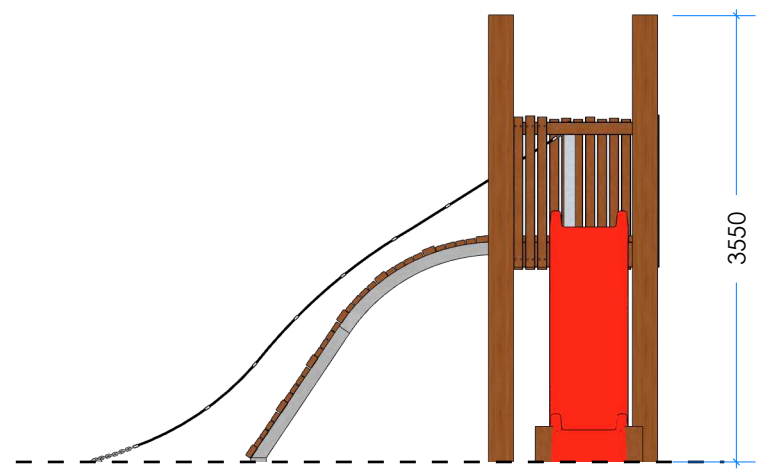

COMBAT CLIMBER WITH OFFSET SLIDE

Product Information

Code: L000105
Category: ELEVATED CUBBIES
Free Height of Fall: 1,800

1 Perspective

2 Elevation

3 Top

Lypa products are generally hand-crafted so actual dimensions may vary - please advise of particular requirements or constraints to be accommodated. This drawing and the information on it remains the property of lyPa Pty Ltd - written permission must be obtained from lyPa Pty Ltd to copy or produce the whole or part of this drawing or product.