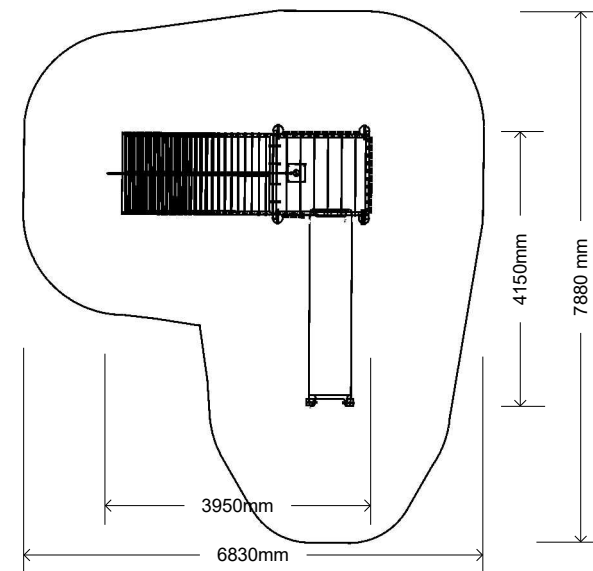

# COMBAT CLIMBER WITH SIDE SLIDE

Crafted Play + Urban Elements

## Product Information

Category: Elevated Play  
Name: Combat Climber with Side Slide  
Code: L000105

## Dimensions (mm) - Variable

Length: 3,950  
Width: 4,150  
Platform Height: 1,800

\* Most LyPa products are hand-crafted so actual dimensions may vary.  
Please advise of particular requirements or constraints to be accommodated.