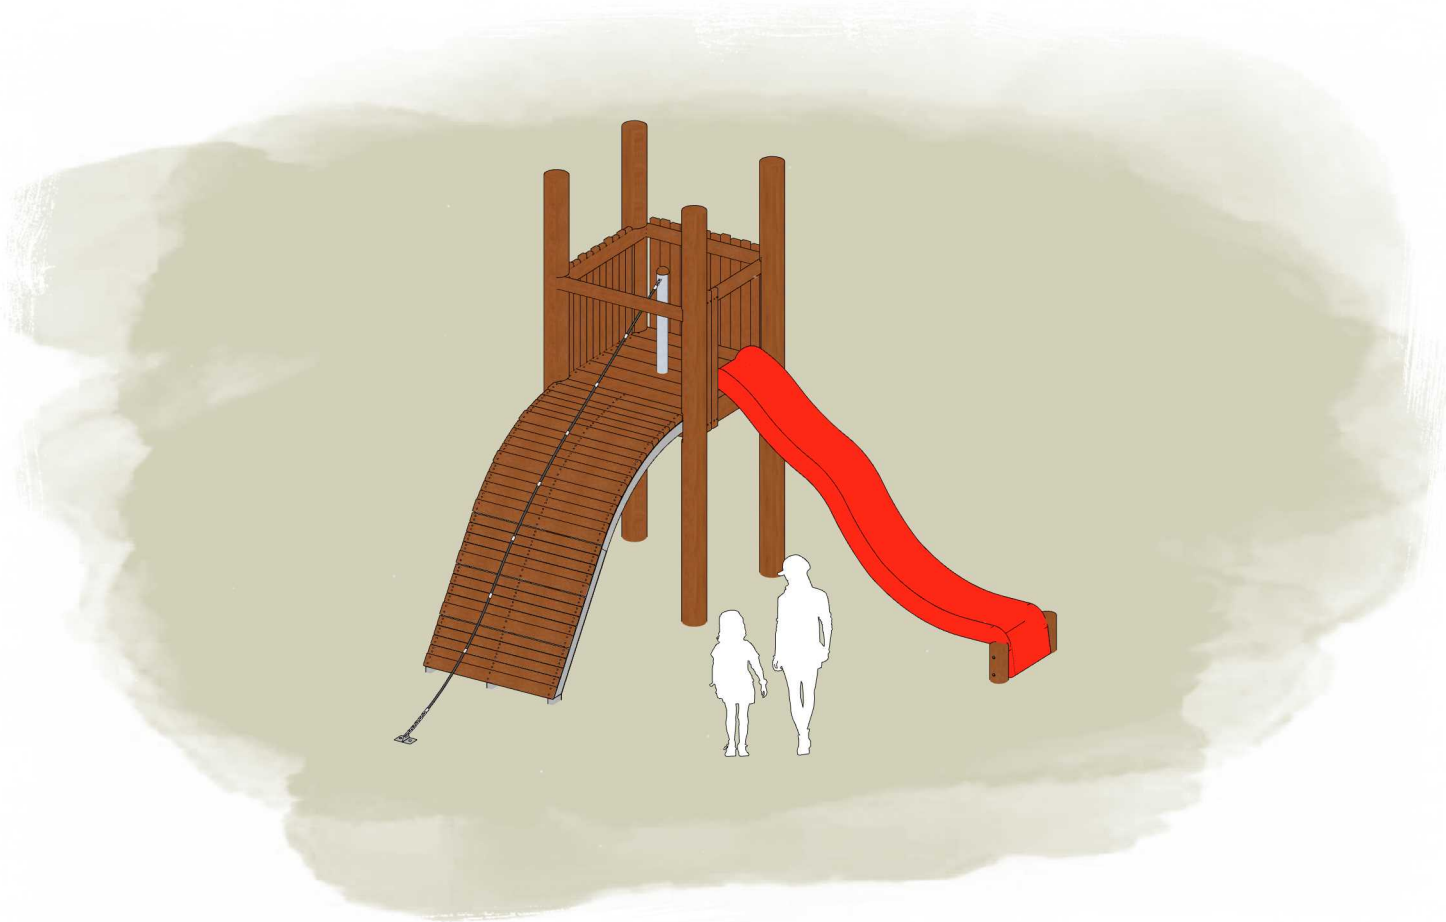

COMBAT CLIMBER WITH OFFSET SLIDE

Product Information

Code: L000105
Category: ELEVATED CUBBIES
Free Height of Fall: 1,800

1 Perspective

2 Elevation

3 Top

Lypa products are generally hand-crafted so actual dimensions may vary - please advise of particular requirements or constraints to be accommodated. This drawing and the information on it remains the property of lyPa Pty Ltd - written permission must be obtained from lyPa Pty Ltd to copy or produce the whole or part of this drawing or product.