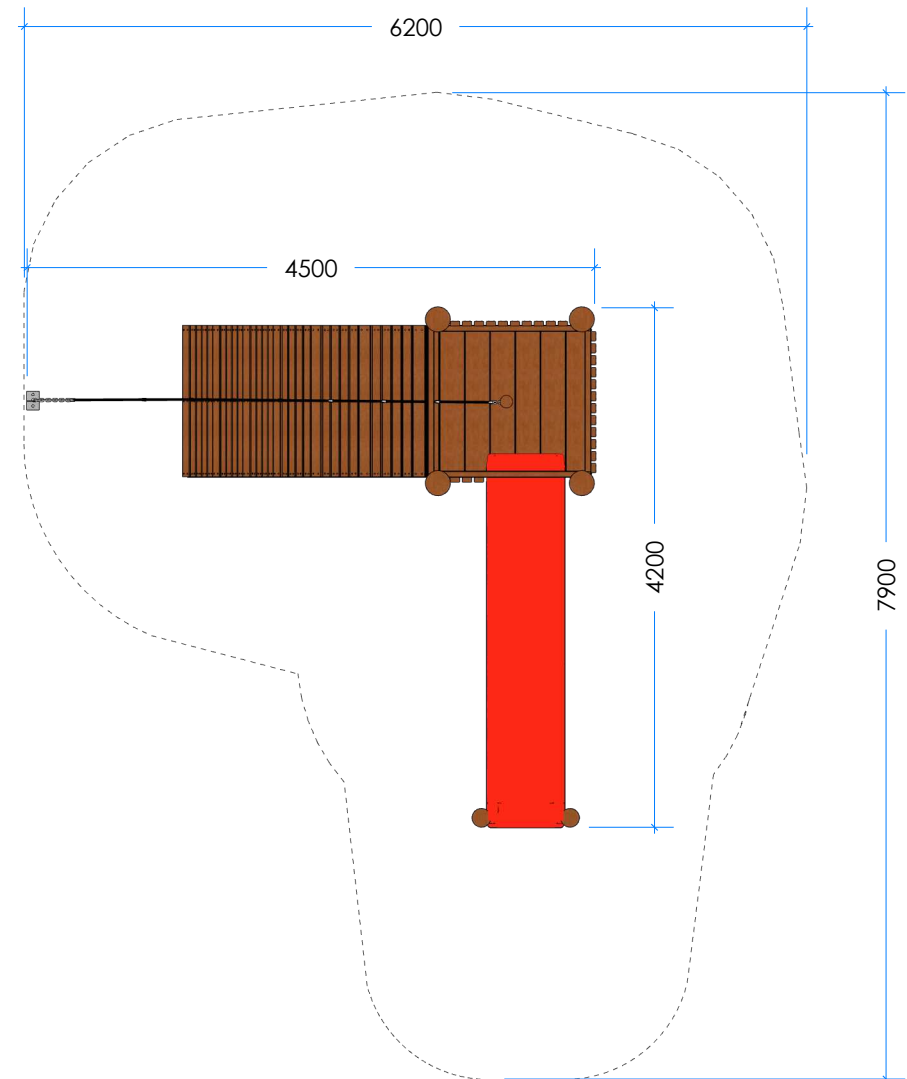

COMBAT CLIMBER WITH OFFSET SLIDE

Product Information

Code: L000105
Category: ELEVATED CUBBIES
Free Height of Fall: 1,800

1 Perspective

2 Elevation

3 Top

Lypa products are generally hand-crafted so actual dimensions may vary - please advise of particular requirements or constraints to be accommodated. This drawing and the information on it remains the property of lyPa Pty Ltd - written permission must be obtained from lyPa Pty Ltd to copy or produce the whole or part of this drawing or product.