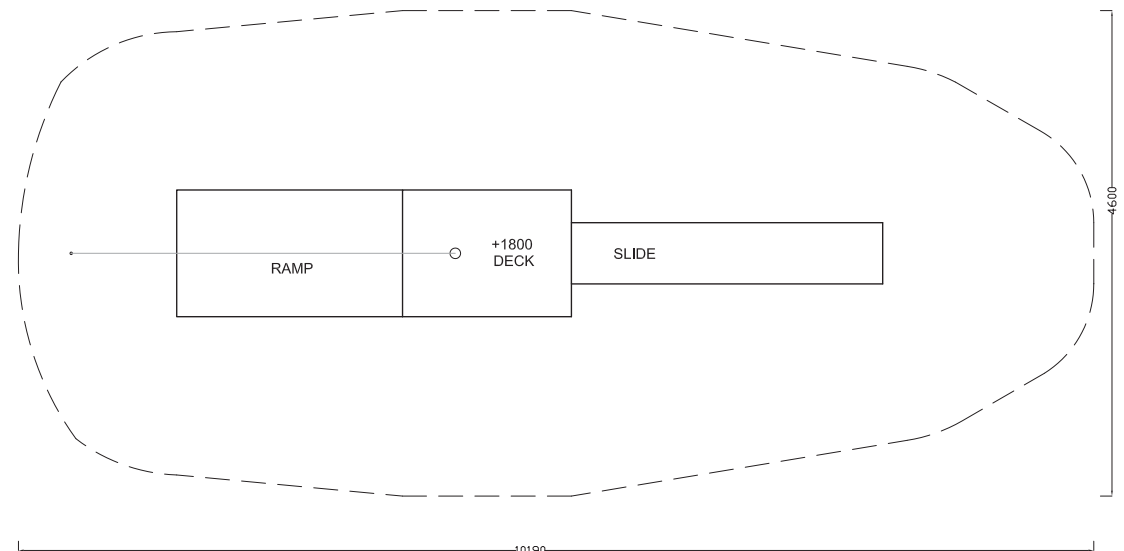

COMBAT CLIMBER WITH SLIDE

Product Information

Category: Elevated Play
Name: Combat Climber with Slide
Code: L000102

Dimensions (mm) - Variable

Platform Height: 1,800
Length: 7,690
Width: 1,200

* Most LyPa products are hand-crafted so actual dimensions may vary. Please advise of particular requirements or constraints to be accommodated.