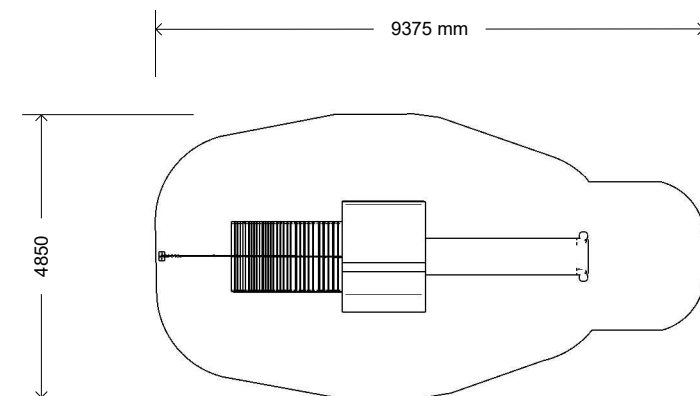

COMBAT CLIMBER WITH SLIDE & ROOF

Product Information

Category: Elevated Play
Name: Combat Climber with slide & roof
Code: L000103

Dimensions (mm) - Variable

Platform Height: 1,800
Overall Height: 3,500
Length: 7,300
Width: 1,900

* Most Lypa products are hand-crafted so actual dimensions may vary.
Please advise of particular requirements or constraints to be accommodated.

** This drawing and the information on it remains the property of lyPa Pty Ltd.
Written permission must be obtained from lyPa Pty Ltd to copy or produce the
whole or part of this drawing or product.