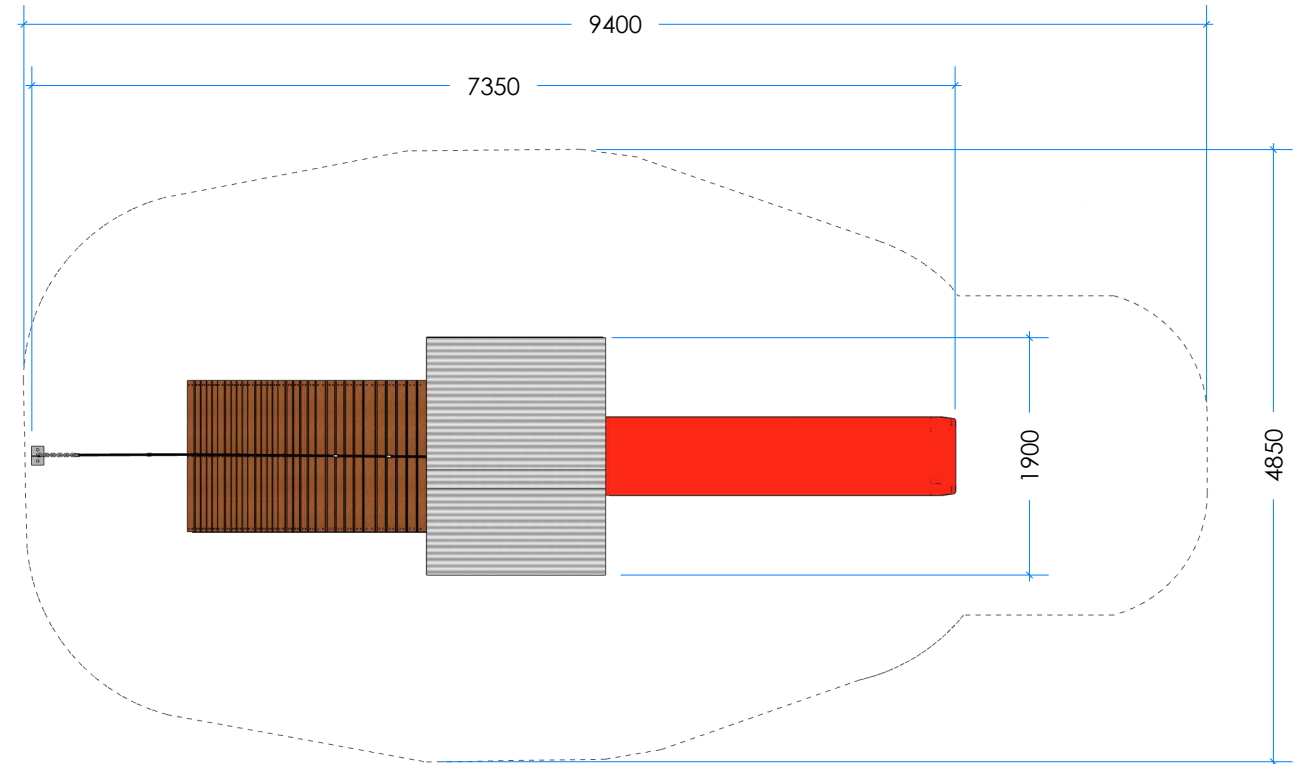

## Product Information

Code: L000103  
Category: ELEVATED CUBBIES  
Free Height of Fall: 1,800

1 Perspective

2 Elevation

3 Top

Lypa products are generally hand-crafted so actual dimensions may vary - please advise of particular requirements or constraints to be accommodated. This drawing and the information on it remains the property of lyPa Pty Ltd - written permission must be obtained from lyPa Pty Ltd to copy or produce the whole or part of this drawing or product.