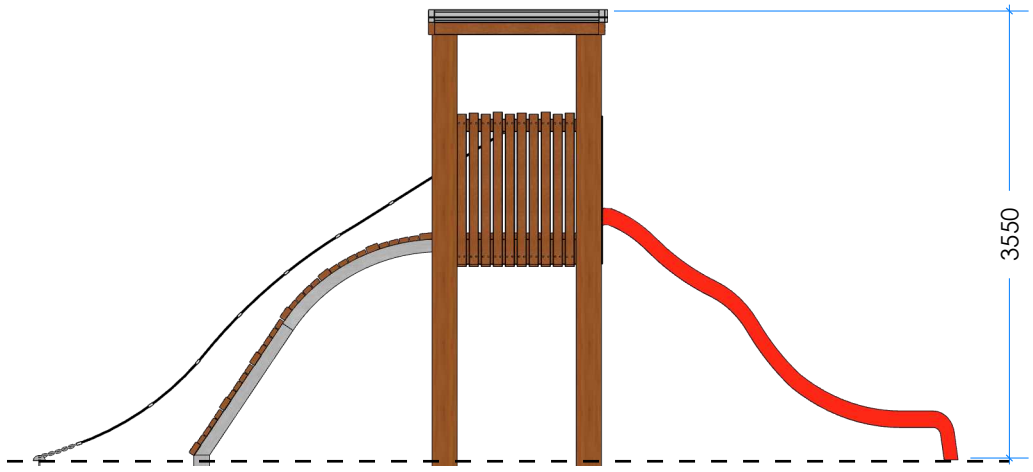

# COMBAT CLIMBER WITH SLIDE & ROOF

## Product Information

Code: L000103  
Category: ELEVATED CUBBIES  
Free Height of Fall: 1,800

1 Perspective

2 Elevation

3 Top

Lypa products are generally hand-crafted so actual dimensions may vary - please advise of particular requirements or constraints to be accommodated. This drawing and the information on it remains the property of lyPa Pty Ltd - written permission must be obtained from lyPa Pty Ltd to copy or produce the whole or part of this drawing or product.