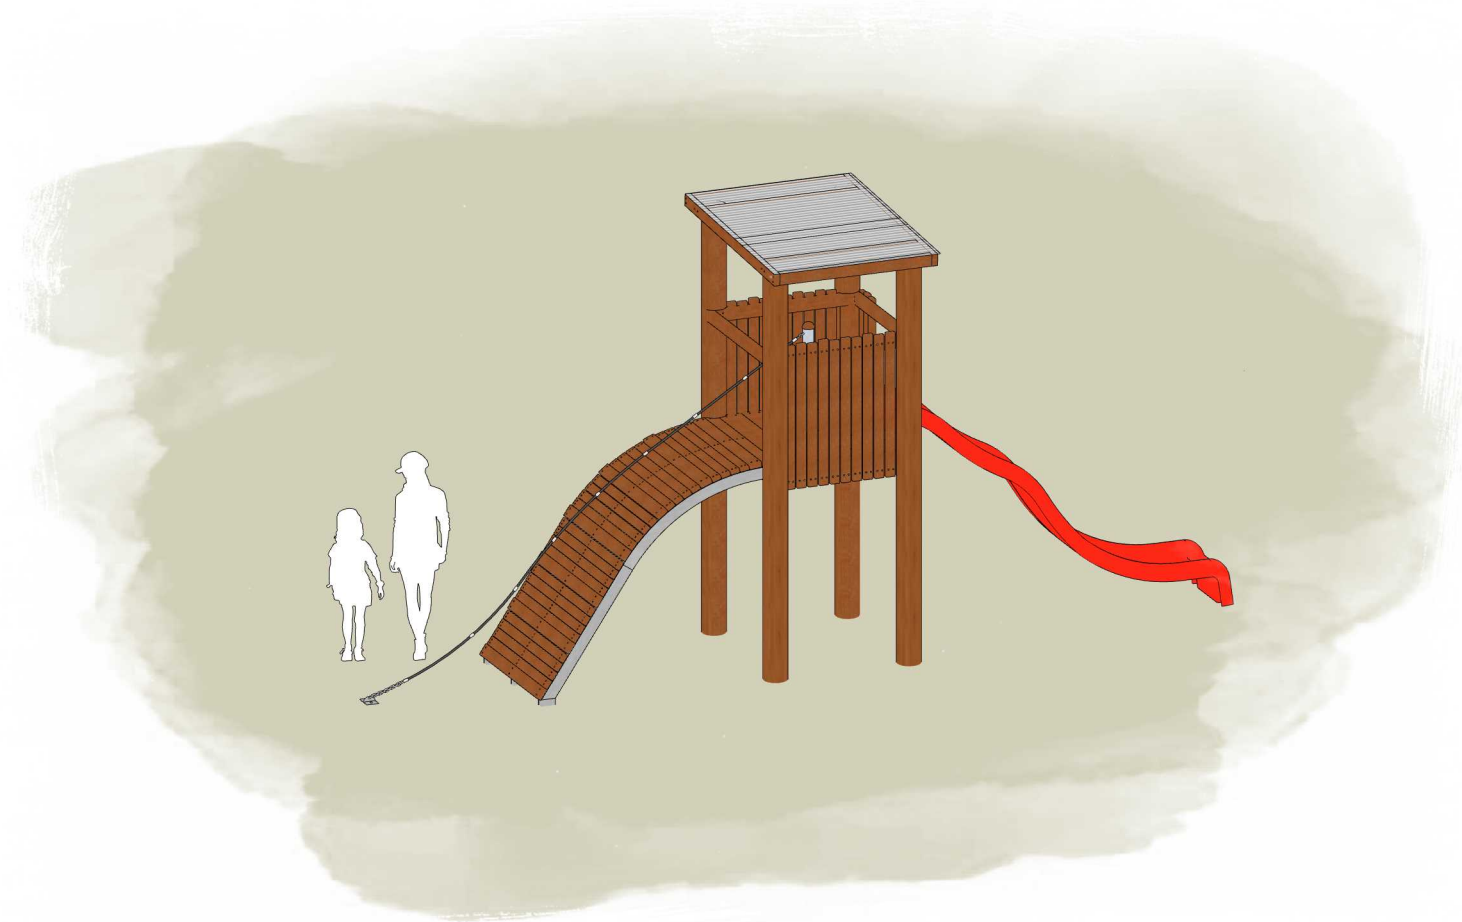

# COMBAT CLIMBER WITH SLIDE & ROOF

## Product Information

Code: L000103  
Category: ELEVATED CUBBIES  
Free Height of Fall: 1,800

1 Perspective

2 Elevation

3 Top

Lypa products are generally hand-crafted so actual dimensions may vary - please advise of particular requirements or constraints to be accommodated. This drawing and the information on it remains the property of lyPa Pty Ltd - written permission must be obtained from lyPa Pty Ltd to copy or produce the whole or part of this drawing or product.