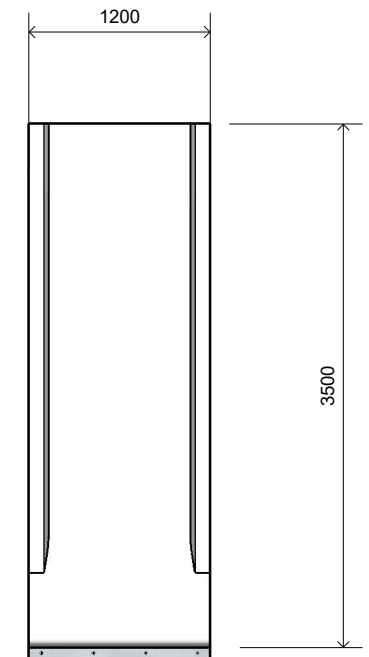

L000204 CONCRETE SLIDE - 2000mm HEIGHT

Product Information

Category: Slide
Name: Concrete Slide - 2000mm Height
Code: L000204

Dimensions (mm)

Length: 3,500
Width: 1,200
Overall Height: 2,000

1 **Perspective**
Scale: NTS

2 **Front View**
Scale: 1:50

3 **Top View**
Scale: 1:50

* Most LyPa products are hand-crafted so actual dimensions may vary.
Please advise of particular requirements or constraints to be accommodated.

** This drawing and the information on it remains the property of lyPa Pty Ltd. Written permission must be obtained from lyPa Pty Ltd to copy or produce the whole or part of this drawing or product.