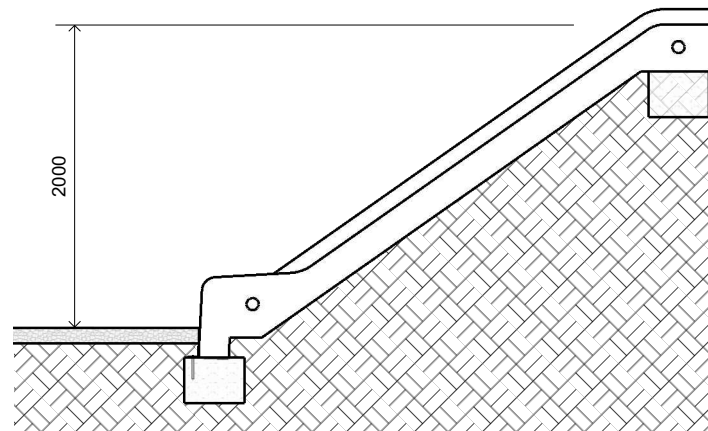

L000204 CONCRETE SLIDE - 2000mm HEIGHT

Product Information

Category: Slide
Name: Concrete Slide - 2000mm Height
Code: L000204

Dimensions (mm)

Length: 3,500
Width: 1,200
Overall Height: 2,000

1 **Perspective**
Scale: NTS

2 **Front View**
Scale: 1:50

3 **Top View**
Scale: 1:50

* Most LyPa products are hand-crafted so actual dimensions may vary.
Please advise of particular requirements or constraints to be accommodated.

** This drawing and the information on it remains the property of lyPa Pty Ltd. Written permission must be obtained from lyPa Pty Ltd to copy or produce the whole or part of this drawing or product.