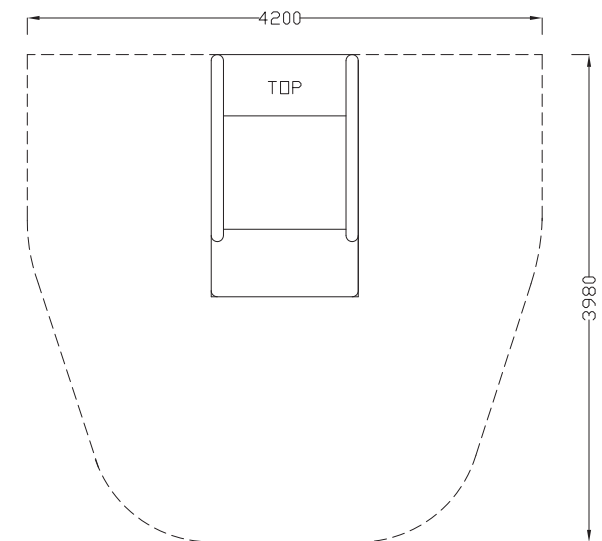

# CONCRETE SLIDE - 1200MM

## Product Information

Category: Journey Pathways  
Name: Concrete Slide 1200mm  
Code: L000201

## Dimensions (mm) - Variable

Deck Height: 1,200  
Length: 1,975  
Width: 1,200

\* Most LyPa products are hand-crafted so actual dimensions may vary. Please advise of particular requirements or constraints to be accommodated.