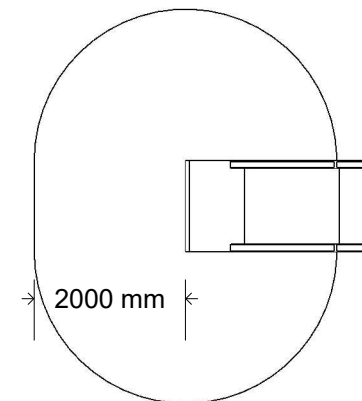

POLISHED CONCRETE SLIDE - 900

Product Information

Category: Journey Pathways
Name: Polished concrete slide - 900
Code: L000203

Dimensions (mm) - Variable

Ground Length: 1,570
Width: 700
Deck Height: 900

* Most Lypa products are hand-crafted so actual dimensions may vary.
Please advise of particular requirements or constraints to be accommodated.