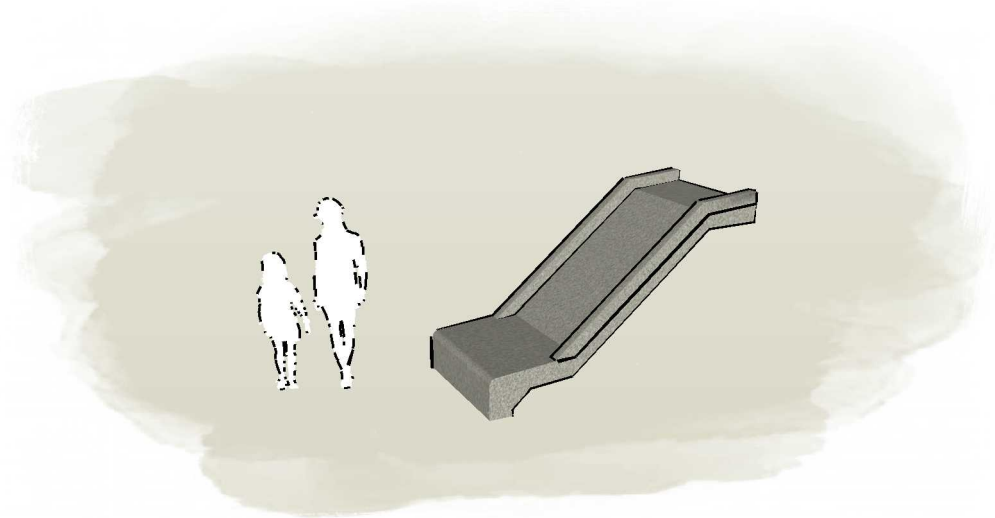

POLISHED CONCRETE SLIDE - 900

Product Information

Category: Journey Pathways
Name: Polished concrete slide - 900
Code: L000203

Dimensions (mm) - Variable

Ground Length: 1,570
Width: 700
Deck Height: 900

* Most Lypa products are hand-crafted so actual dimensions may vary.
Please advise of particular requirements or constraints to be accommodated.