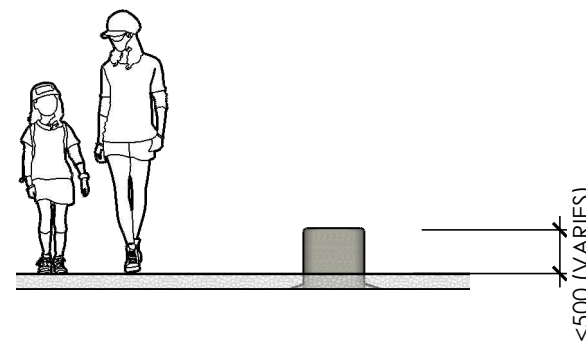

CONCRETE STEPPER - GREY 500 L010500 - PRODUCT SHEET

Product Information

Category: JOURNEY PATHWAYS
Name: CONCRETE STEPPER - GREY 500
Code: L010500

1 PERSPECTIVE
Scale: NTS

2 FRONT
Scale: 1:50 @ A3

3 TOP
Scale: 1:50 @ A3

* Most Lypa products are hand-crafted so actual dimensions may vary.
Please advise of particular requirements or constraints to be accommodated.

** This drawing and the information on it remains the property of lyPa Pty Ltd. Written permission must be obtained from lyPa Pty Ltd to copy or produce the whole or part of this drawing or product.