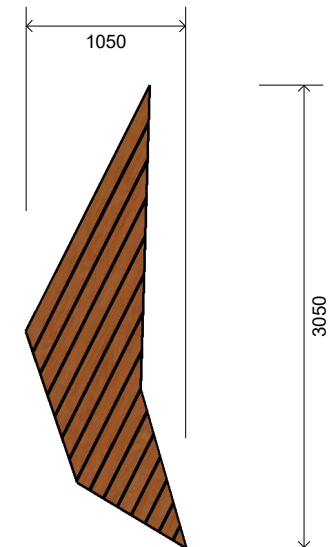

L009000 CORTEN BENCH

Product Information

Category:	Seats & Benches
Name:	Corten Bench
Code:	L009000

Dimensions (mm)

Length:	3,050
Width:	1,050
Overall Height:	450

1 **Perspective**
Scale: NTS

2 **Front View**
Scale: 1:100

3 **Top View**
Scale: 1:100

* Most LyPa products are hand-crafted so actual dimensions may vary.
Please advise of particular requirements or constraints to be accommodated.

** This drawing and the information on it remains the property of lyPa Pty Ltd. Written permission must be obtained from lyPa Pty Ltd to copy or produce the whole or part of this drawing or product.