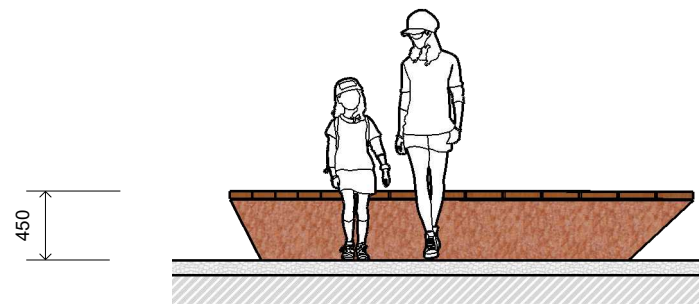

L009000 CORTEN BENCH

Product Information

Category:	Seats & Benches
Name:	Corten Bench
Code:	L009000

Dimensions (mm)

Length:	3,050
Width:	1,050
Overall Height:	450

1 **Perspective**
Scale: NTS

2 **Front View**
Scale: 1:100

3 **Top View**
Scale: 1:100

* Most LyPa products are hand-crafted so actual dimensions may vary.
Please advise of particular requirements or constraints to be accommodated.

** This drawing and the information on it remains the property of lyPa Pty Ltd. Written permission must be obtained from lyPa Pty Ltd to copy or produce the whole or part of this drawing or product.