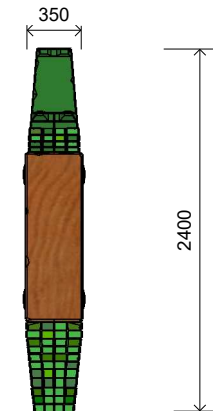

L002000 CROCALOG

Product Information

| | |
|-----------|-------------------|
| Category: | Creature Features |
| Name: | Crocalog |
| Code: | L002000 |

Dimensions (mm)

| | |
|-----------------|-------|
| Length: | 2,400 |
| Width: | 350 |
| Overall Height: | 450 |

1 **Perspective**
Scale: NTS

2 **Front View**
Scale: 1:50

3 **Top View**
Scale: 1:50

* Most LyPa products are hand-crafted so actual dimensions may vary.
Please advise of particular requirements or constraints to be accommodated.