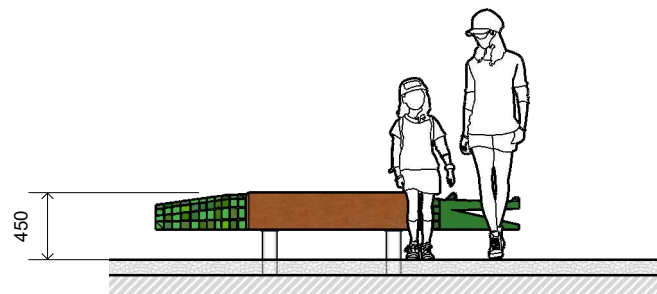

L002000 CROCALOG

Product Information

| | |
|-----------|-------------------|
| Category: | Creature Features |
| Name: | Crocalog |
| Code: | L002000 |

Dimensions (mm)

| | |
|-----------------|-------|
| Length: | 2,400 |
| Width: | 350 |
| Overall Height: | 450 |

1 **Perspective**
Scale: NTS

2 **Front View**
Scale: 1:50

3 **Top View**
Scale: 1:50

* Most LyPa products are hand-crafted so actual dimensions may vary.
Please advise of particular requirements or constraints to be accommodated.