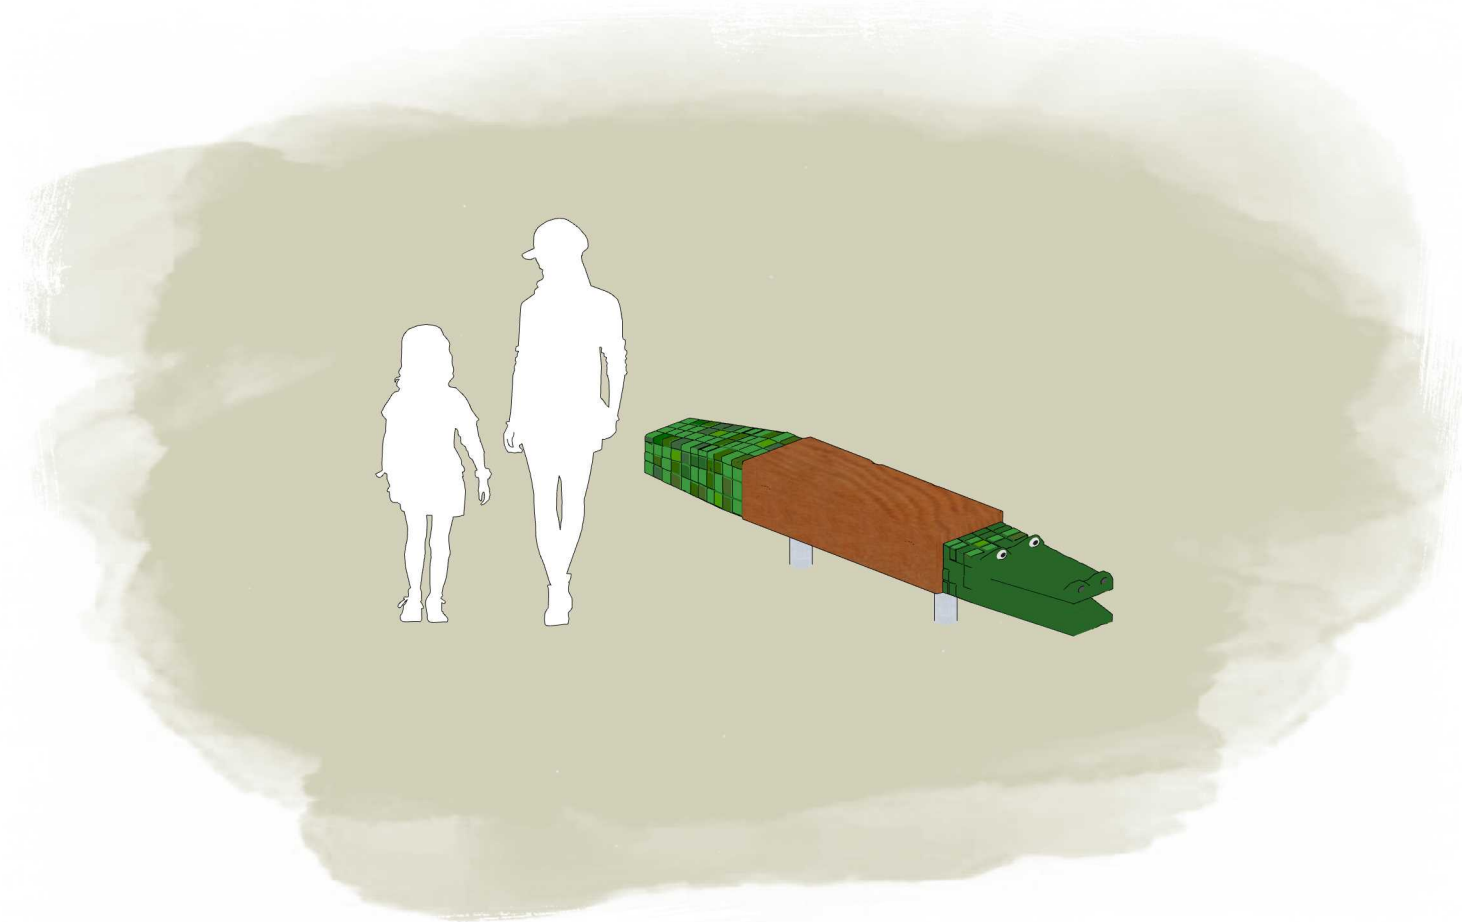

CROCALOG

Product Information

Code: L002000
Category: CREATURE FEATURES
Free Height of Fall: N/A

1 Perspective

2 Elevation

3 Top

Lypa products are generally hand-crafted so actual dimensions may vary - please advise of particular requirements or constraints to be accommodated.
This drawing and the information on it remains the property of lyPa Pty Ltd - written permission must be obtained from lyPa Pty Ltd to copy or produce the whole or part of this drawing or product.