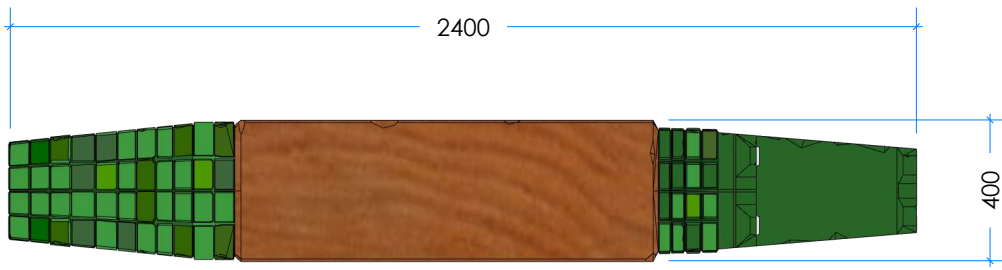

CROCALOG

Product Information

Code: L002000
Category: CREATURE FEATURES
Free Height of Fall: N/A

1 Perspective

2 Elevation

3 Top

Lypa products are generally hand-crafted so actual dimensions may vary - please advise of particular requirements or constraints to be accommodated.
This drawing and the information on it remains the property of lyPa Pty Ltd - written permission must be obtained from lyPa Pty Ltd to copy or produce the whole or part of this drawing or product.