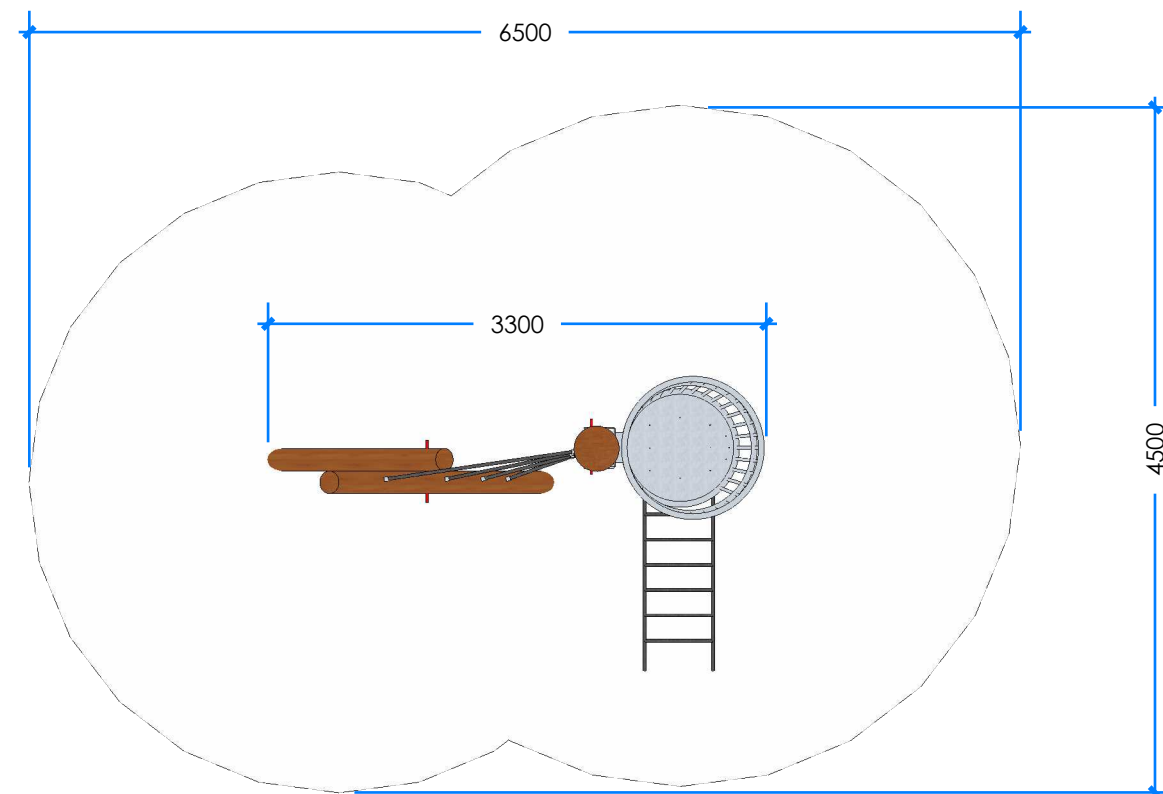

CROWS NEST L003800 - PRODUCT SHEET

Product Information

Category:	ELEVATED PLAY
Name:	CROWS NEST
Code:	L003800
Free Height of Fall:	2,000 mm

1 PERSPECTIVE
Scale: NTS

* Most Lypa products are hand-crafted so actual dimensions may vary. Please advise of particular requirements or constraints to be accommodated.

** This drawing and the information on it remains the property of lyPa Pty Ltd. Written permission must be obtained from lyPa Pty Ltd to copy or produce the whole or part of this drawing or product.

2 ELEVATION
Scale: 1:50

3 TOP
Scale: 1:50