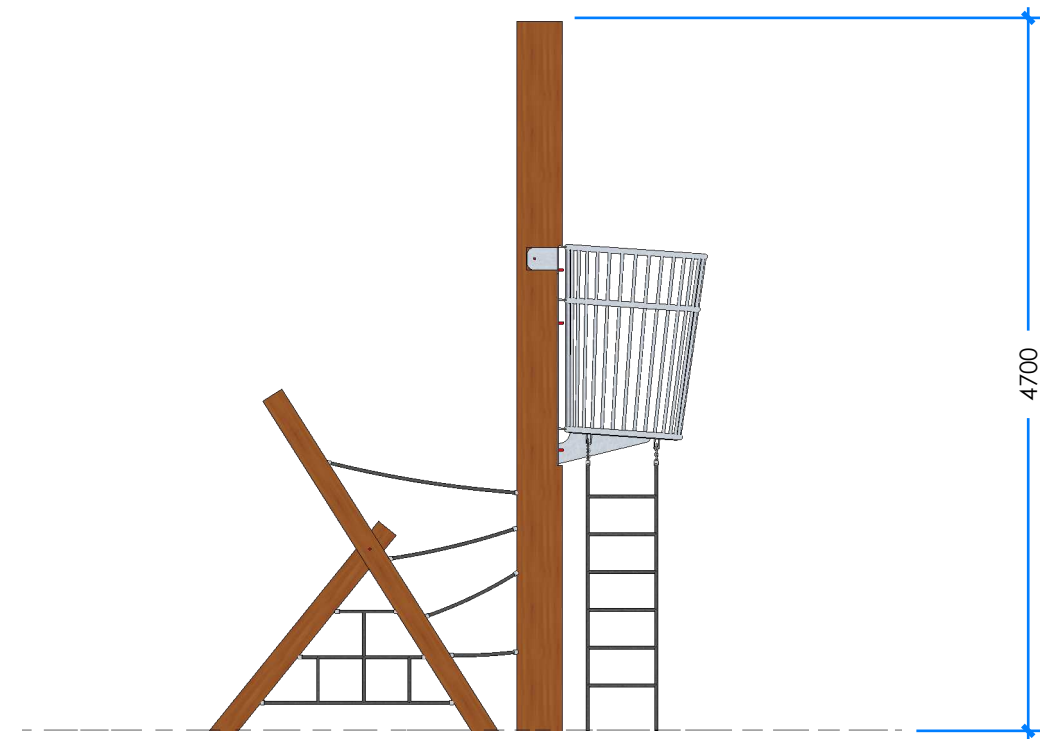

CROWS NEST L003800 - PRODUCT SHEET

Product Information

Category:	ELEVATED PLAY
Name:	CROWS NEST
Code:	L003800
Free Height of Fall:	2,000 mm

1 PERSPECTIVE
Scale: NTS

* Most Lypa products are hand-crafted so actual dimensions may vary. Please advise of particular requirements or constraints to be accommodated.

** This drawing and the information on it remains the property of lyPa Pty Ltd. Written permission must be obtained from lyPa Pty Ltd to copy or produce the whole or part of this drawing or product.

2 ELEVATION
Scale: 1:50

3 TOP
Scale: 1:50