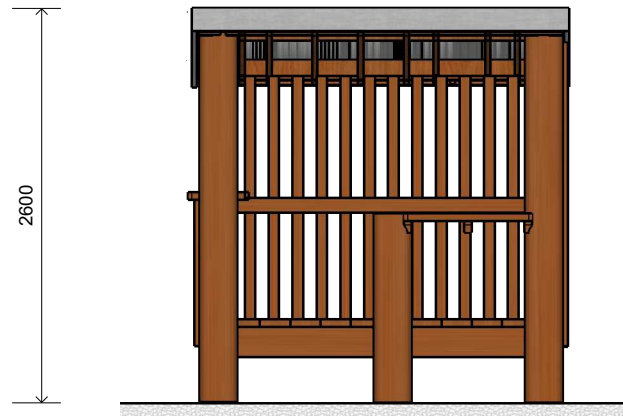

L007700 CUBBIN

Product Information

Category: Cubby Spaces
Name: Cubbin
Code: L007700

Dimensions (mm) - Variable

Length: 3,000
Width: 2,500
Height: 2,600

1 **Perspective**
Scale: NTS

2 **Front View**
Scale: 1:50

3 **Top View**
Scale: 1:50

* Most LyPa products are hand-crafted so actual dimensions may vary.
Please advise of particular requirements or constraints to be accommodated.

** This drawing and the information on it remains the property of lyPa Pty Ltd. Written permission must be obtained from lyPa Pty Ltd to copy or produce the whole or part of this drawing or product.