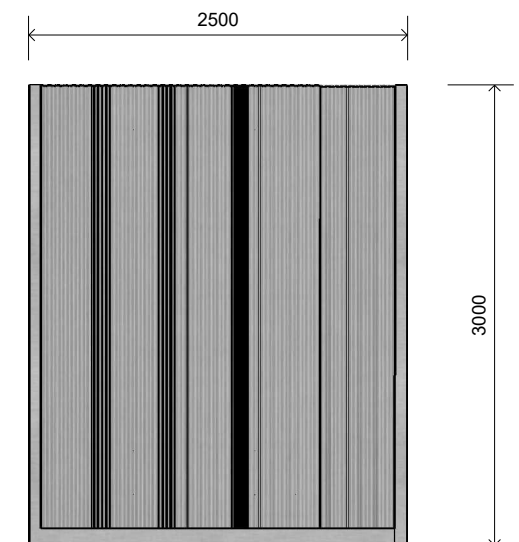

L007700 CUBBIN

Product Information

Category: Cubby Spaces
Name: Cubbin
Code: L007700

Dimensions (mm) - Variable

Length: 3,000
Width: 2,500
Height: 2,600

1 **Perspective**
Scale: NTS

2 **Front View**
Scale: 1:50

3 **Top View**
Scale: 1:50

* Most LyPa products are hand-crafted so actual dimensions may vary.
Please advise of particular requirements or constraints to be accommodated.

** This drawing and the information on it remains the property of lyPa Pty Ltd. Written permission must be obtained from lyPa Pty Ltd to copy or produce the whole or part of this drawing or product.