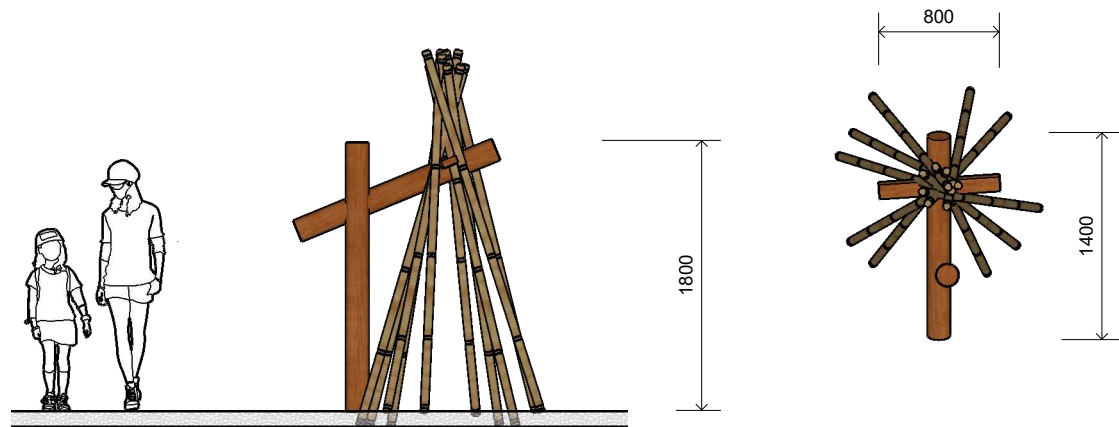

L011201 CUBBY FRAME

Product Information

Category:	Interactive
Name:	Cubby Frame
Code:	L011201

Dimensions (mm)

Length:	1,400
Width:	800
Height:	1,800

1 **Perspective**
Scale: NTS

2 **Front View**
Scale: 1:100

3 **Top View**
Scale: 1:100

* Most LyPa products are hand-crafted so actual dimensions may vary.
Please advise of particular requirements or constraints to be accommodated.

** This drawing and the information on it remains the property of lyPa Pty Ltd. Written permission must be obtained from lyPa Pty Ltd to copy or produce the whole or part of this drawing or product.