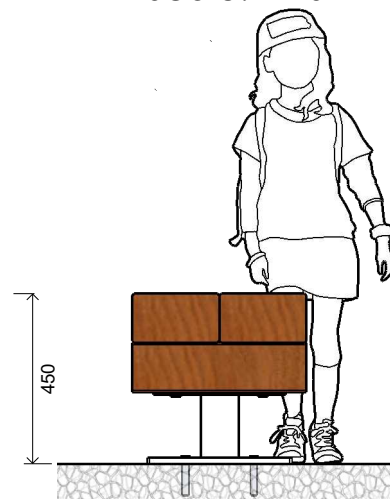

## Dimensions (mm)

Length:	450
Width:	450
Overall Height:	450

**1 Perspective**  
Scale: NTS

**2 Front View**  
Scale: 1:20

**3 Top View**  
Scale: 1:20

\* Most LyPa products are hand-crafted so actual dimensions may vary.  
Please advise of particular requirements or constraints to be accommodated.