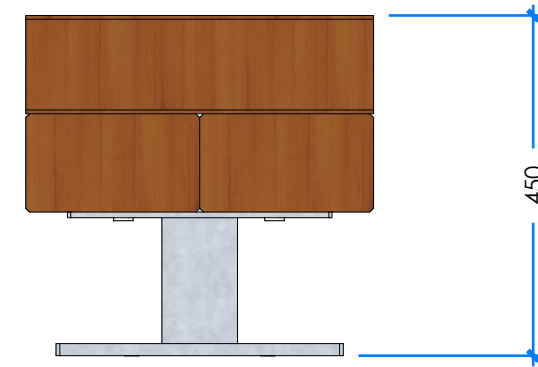

CUBE SEAT 450MM L002100 - PRODUCT SHEET

Product Information

Category:	SEATS & FURNITURE
Name:	CUBE SEAT 450MM
Code:	L002100
Free Height of Fall:	NA mm

1 PERSPECTIVE
Scale: NTS

* Most Lypa products are hand-crafted so actual dimensions may vary. Please advise of particular requirements or constraints to be accommodated.

** This drawing and the information on it remains the property of lyPa Pty Ltd. Written permission must be obtained from lyPa Pty Ltd to copy or produce the whole or part of this drawing or product.

2 ELEVATION
Scale: 1:10

3 TOP
Scale: 1:10