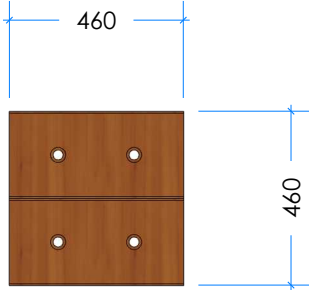

## Product Information

Code: L002100  
Category: STREET FURNITURE  
Free Height of Fall: N/A

1 Perspective

2 Elevation

3 Top

Lypa products are generally hand-crafted so actual dimensions may vary - please advise of particular requirements or constraints to be accommodated. This drawing and the information on it remains the property of lyPa Pty Ltd - written permission must be obtained from lyPa Pty Ltd to copy or produce the whole or part of this drawing or product.