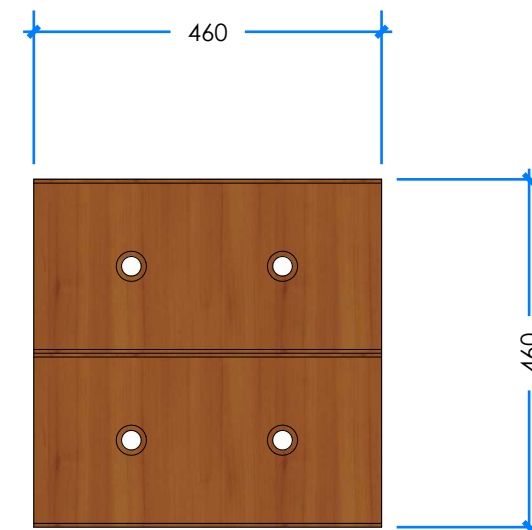

CUBE SEAT 450MM L002100 - PRODUCT SHEET

Product Information

Category:	SEATS & FURNITURE
Name:	CUBE SEAT 450MM
Code:	L002100
Free Height of Fall:	NA mm

1 PERSPECTIVE
Scale: NTS

* Most Lypa products are hand-crafted so actual dimensions may vary. Please advise of particular requirements or constraints to be accommodated.

** This drawing and the information on it remains the property of lyPa Pty Ltd. Written permission must be obtained from lyPa Pty Ltd to copy or produce the whole or part of this drawing or product.

2 ELEVATION
Scale: 1:10

3 TOP
Scale: 1:10