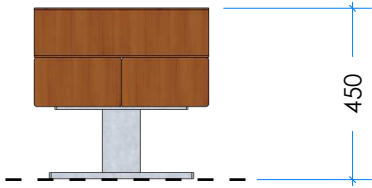

# CUBE SEAT 450MM

## Product Information

Code: L002100  
Category: STREET FURNITURE  
Free Height of Fall: N/A

1 Perspective

2 Elevation

3 Top

Lypa products are generally hand-crafted so actual dimensions may vary - please advise of particular requirements or constraints to be accommodated. This drawing and the information on it remains the property of lyPa Pty Ltd - written permission must be obtained from lyPa Pty Ltd to copy or produce the whole or part of this drawing or product.