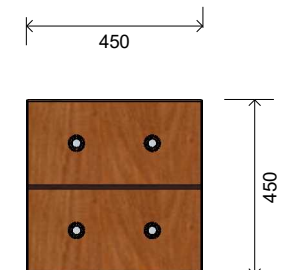

## Dimensions (mm)

Length:	450
Width:	450
Overall Height:	450

**1 Perspective**  
Scale: NTS

**2 Front View**  
Scale: 1:20

**3 Top View**  
Scale: 1:20

\* Most LyPa products are hand-crafted so actual dimensions may vary.  
Please advise of particular requirements or constraints to be accommodated.