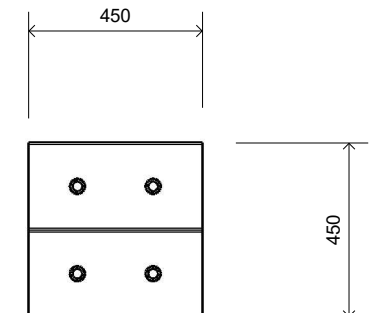

L002101 CUBE SEAT

Product Information

Category:	Seating
Name:	Cube Seat
Code:	L002101

Dimensions (mm)

Length:	450
Width:	450
Overall Height:	500

1 Perspective
Scale: NTS

2 Front View
Scale: 1:20

3 Top View
Scale: 1:20

* Most LyPa products are hand-crafted so actual dimensions may vary.
Please advise of particular requirements or constraints to be accommodated.

** This drawing and the information on it remains the property of lyPa Pty Ltd. Written permission must be obtained from lyPa Pty Ltd to copy or produce the whole or part of this drawing or product.