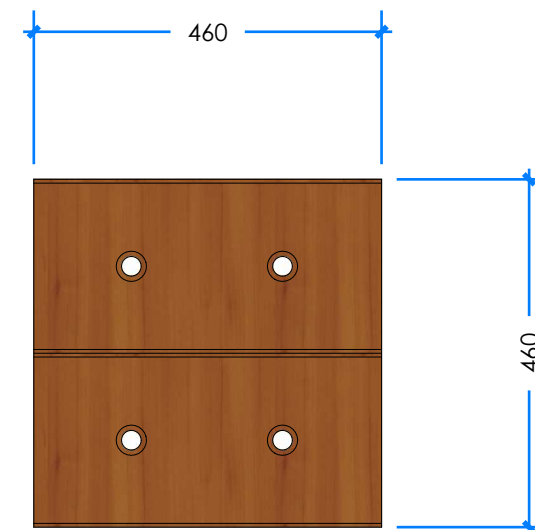

CUBE SEAT 500MM L002101 - PRODUCT SHEET

Product Information

Category:	SEATS & FURNITURE
Name:	CUBE SEAT 500MM
Code:	L002101
Free Height of Fall:	NA mm

1 PERSPECTIVE
Scale: NTS

* Most Lypa products are hand-crafted so actual dimensions may vary. Please advise of particular requirements or constraints to be accommodated.

** This drawing and the information on it remains the property of lyPa Pty Ltd. Written permission must be obtained from lyPa Pty Ltd to copy or produce the whole or part of this drawing or product.

2 ELEVATION
Scale: 1:10

3 TOP
Scale: 1:10