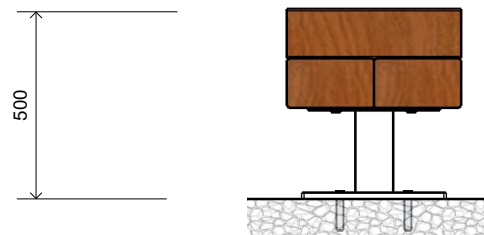

L002101 CUBE SEAT

Product Information

Category:	Seating
Name:	Cube Seat
Code:	L002101

Dimensions (mm)

Length:	450
Width:	450
Overall Height:	500

1 Perspective
Scale: NTS

2 Front View
Scale: 1:20

3 Top View
Scale: 1:20

* Most LyPa products are hand-crafted so actual dimensions may vary.
Please advise of particular requirements or constraints to be accommodated.

** This drawing and the information on it remains the property of lyPa Pty Ltd. Written permission must be obtained from lyPa Pty Ltd to copy or produce the whole or part of this drawing or product.