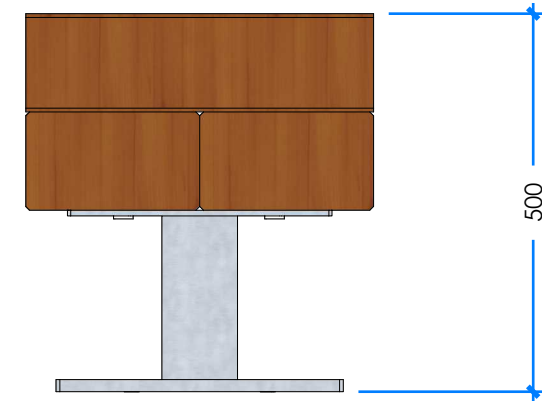

CUBE SEAT 500MM L002101 - PRODUCT SHEET

Product Information

Category:	SEATS & FURNITURE
Name:	CUBE SEAT 500MM
Code:	L002101
Free Height of Fall:	NA mm

1 PERSPECTIVE
Scale: NTS

* Most Lypa products are hand-crafted so actual dimensions may vary. Please advise of particular requirements or constraints to be accommodated.

** This drawing and the information on it remains the property of lyPa Pty Ltd. Written permission must be obtained from lyPa Pty Ltd to copy or produce the whole or part of this drawing or product.

2 ELEVATION
Scale: 1:10

3 TOP
Scale: 1:10