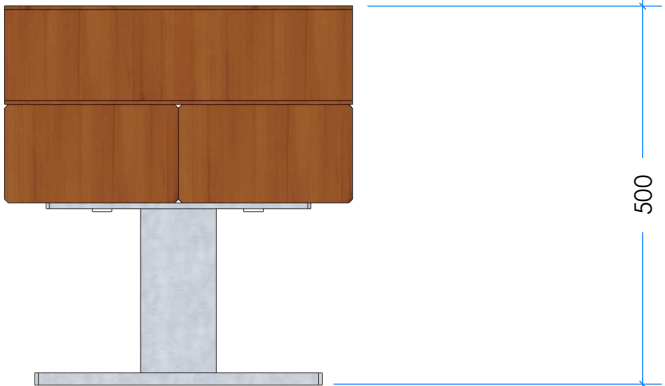

CUBE SEAT 500MM

Product Information

Code: L002101
Category: STREET FURNITURE
Free Height of Fall: N/A

1 Perspective

2 Elevation

3 Top

Lypa products are generally hand-crafted so actual dimensions may vary - please advise of particular requirements or constraints to be accommodated. This drawing and the information on it remains the property of lyPa Pty Ltd - written permission must be obtained from lyPa Pty Ltd to copy or produce the whole or part of this drawing or product.