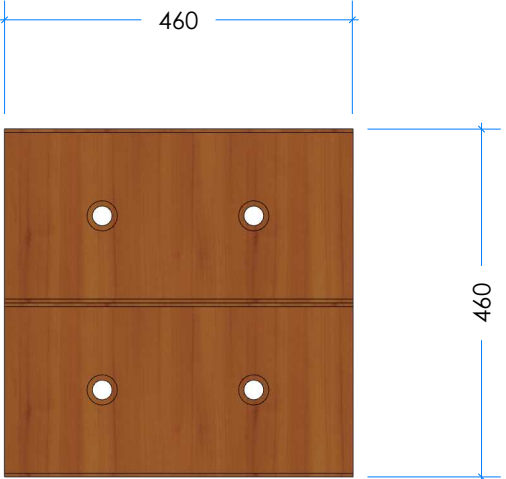

CUBE SEAT 500MM

Product Information

Code: L002101
Category: STREET FURNITURE
Free Height of Fall: N/A

1 Perspective

2 Elevation

3 Top

Lypa products are generally hand-crafted so actual dimensions may vary - please advise of particular requirements or constraints to be accommodated. This drawing and the information on it remains the property of lyPa Pty Ltd - written permission must be obtained from lyPa Pty Ltd to copy or produce the whole or part of this drawing or product.