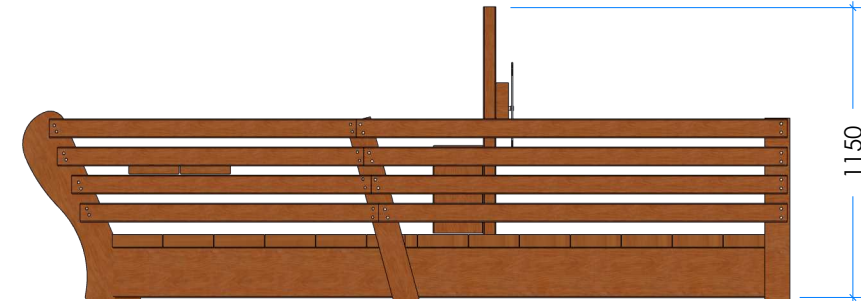

DINGHY

Product Information

Code: L004401
Category: JOURNEY PATHWAYS & MOVEMENT
Free Height of Fall: N/A

1 Perspective

2 Elevation

3 Top