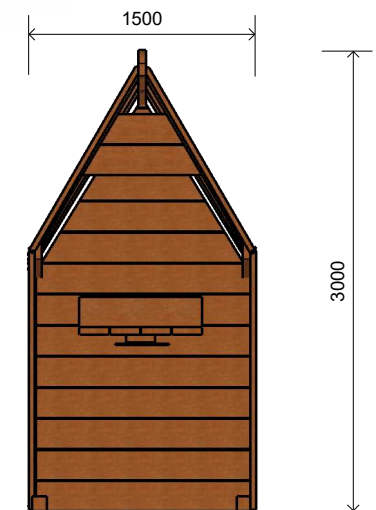

L004401 DINGHY

Product Information

Category:	Thingies
Name:	Dinghy
Code:	L004401

Dimensions (mm) - Variable

Length:	3,000
Width:	1,500
Height:	1,150

1 Perspective
Scale: NTS

2 Front View
Scale: 1:50

3 Top View
Scale: 1:50

* Most LyPa products are hand-crafted so actual dimensions may vary.
Please advise of particular requirements or constraints to be accommodated.

** This drawing and the information on it remains the property of lyPa Pty Ltd. Written permission must be obtained from lyPa Pty Ltd to copy or produce the whole or part of this drawing or product.