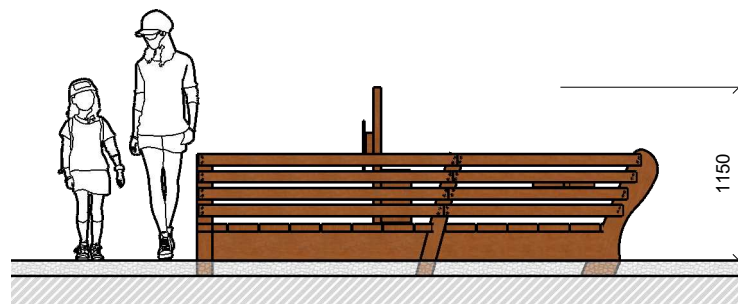

L004401 DINGHY

Product Information

Category:	Thingies
Name:	Dinghy
Code:	L004401

Dimensions (mm) - Variable

Length:	3,000
Width:	1,500
Height:	1,150

1 Perspective
Scale: NTS

2 Front View
Scale: 1:50

3 Top View
Scale: 1:50

* Most LyPa products are hand-crafted so actual dimensions may vary.
Please advise of particular requirements or constraints to be accommodated.

** This drawing and the information on it remains the property of lyPa Pty Ltd. Written permission must be obtained from lyPa Pty Ltd to copy or produce the whole or part of this drawing or product.