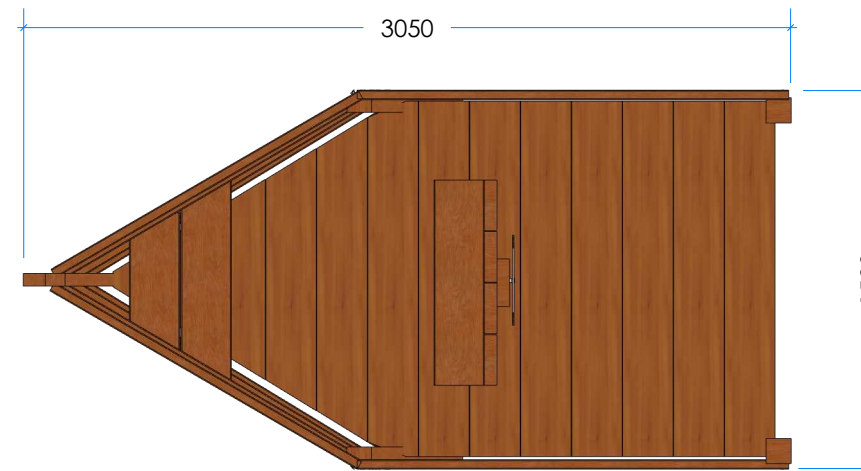

DINGHY

Product Information

Code: L004401
Category: JOURNEY PATHWAYS & MOVEMENT
Free Height of Fall: N/A

1 Perspective

2 Elevation

3 Top