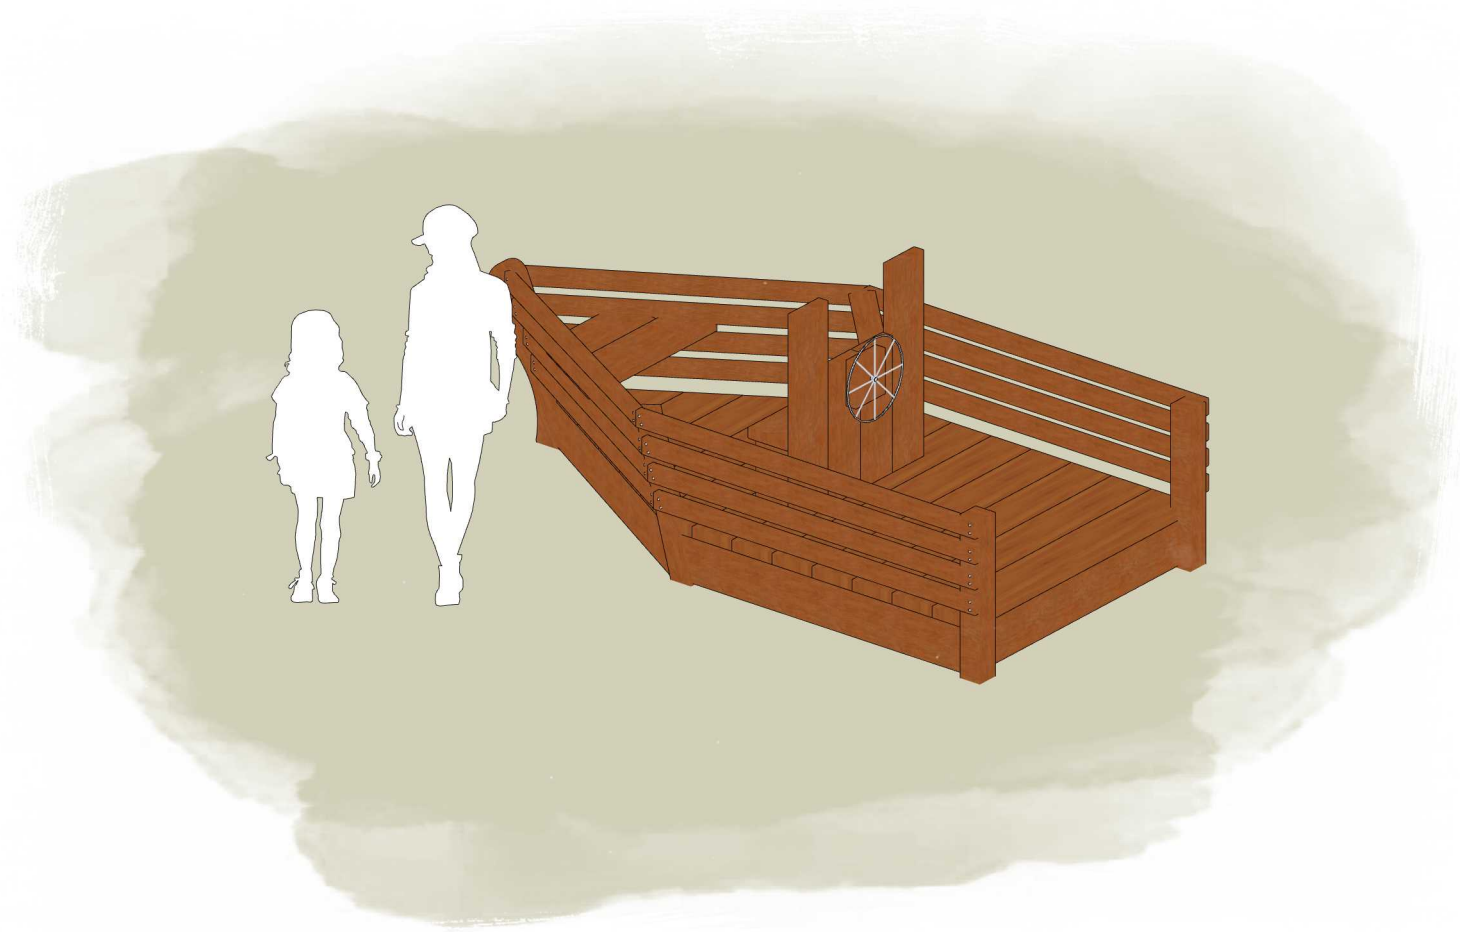

DINGHY

Product Information

Code: L004401
Category: JOURNEY PATHWAYS & MOVEMENT
Free Height of Fall: N/A

1 Perspective

2 Elevation

3 Top