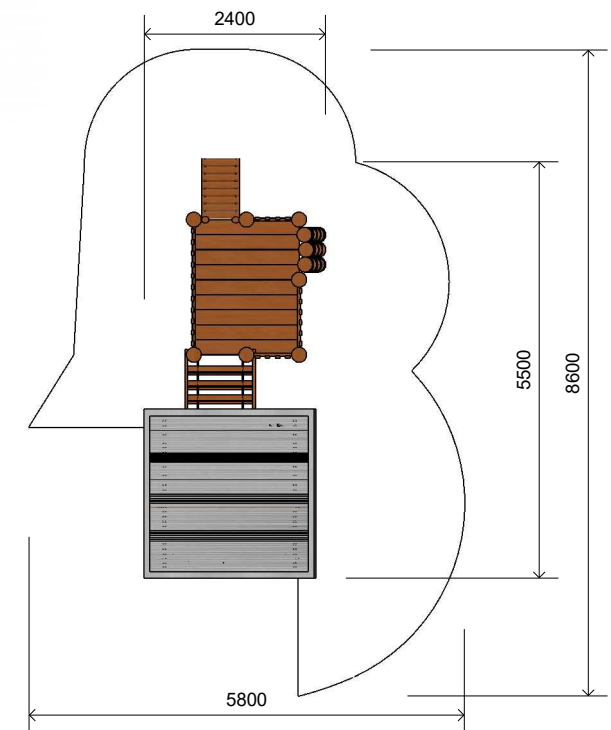

L009900 EDGE TOWER

Product Information

Category:	Elevated Play
Name:	Edge Tower
Code:	L009900

Dimensions (mm)

Length:	5,500
Width:	2,400
Overall Height:	3,700

1 **Perspective**
Scale: NTS

2 **Front View**
Scale: 1:100

3 **Top View**
Scale: 1:100

* Most LyPa products are hand-crafted so actual dimensions may vary.
Please advise of particular requirements or constraints to be accommodated.

** This drawing and the information on it remains the property of lyPa Pty Ltd. Written permission must be obtained from lyPa Pty Ltd to copy or produce the whole or part of this drawing or product.