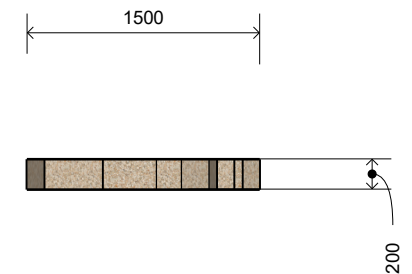

L009221 EMU LARGE

Product Information

Category:	ANIMALS
Name:	EMU LARGE
Code:	L009221

Dimensions (mm)

Length:	1500
Width:	200
Overall Height:	2000

1 Perspective
Scale: NTS

2 Front View
Scale: 1:50

3 Top View
Scale: 1:50

* Most LyPa products are hand-crafted so actual dimensions may vary.
Please advise of particular requirements or constraints to be accommodated.

** This drawing and the information on it remains the property of lyPa Pty Ltd. Written permission must be obtained from lyPa Pty Ltd to copy or produce the whole or part of this drawing or product.