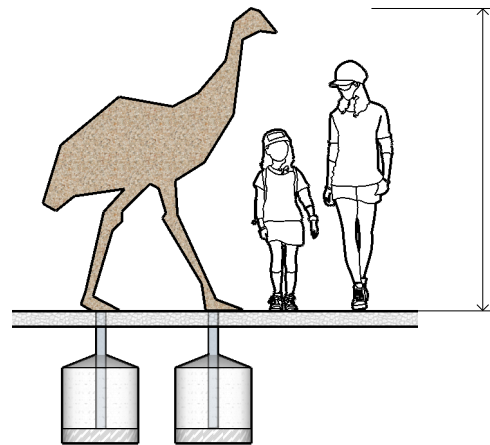

L009221 EMU LARGE

Product Information

Category:	ANIMALS
Name:	EMU LARGE
Code:	L009221

Dimensions (mm)

Length:	1500
Width:	200
Overall Height:	2000

1 Perspective
Scale: NTS

2 Front View
Scale: 1:50

3 Top View
Scale: 1:50

* Most LyPa products are hand-crafted so actual dimensions may vary.
Please advise of particular requirements or constraints to be accommodated.

** This drawing and the information on it remains the property of lyPa Pty Ltd. Written permission must be obtained from lyPa Pty Ltd to copy or produce the whole or part of this drawing or product.