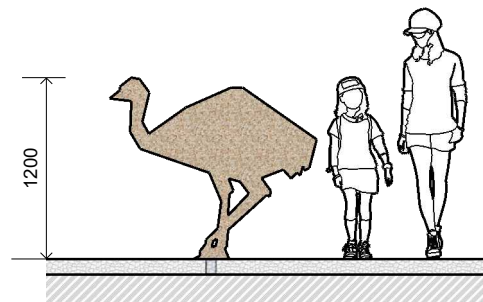

L009220 EMU (SMALL)

Product Information

Category:	Creature Feature
Name:	Emu (Small)
Code:	L009220

Dimensions (mm)

Length:	1,400
Width:	150
Overall Height:	1,200

1 **Perspective**
Scale: NTS

2 **Front View**
Scale: 1:50

3 **Top View**
Scale: 1:50

* Most LyPa products are hand-crafted so actual dimensions may vary.
Please advise of particular requirements or constraints to be accommodated.

** This drawing and the information on it remains the property of lyPa Pty Ltd. Written permission must be obtained from lyPa Pty Ltd to copy or produce the whole or part of this drawing or product.