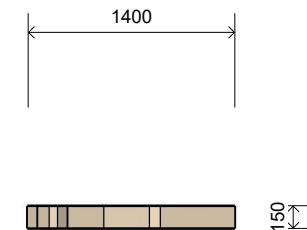

L009220 EMU (SMALL)

Product Information

Category:	Creature Feature
Name:	Emu (Small)
Code:	L009220

Dimensions (mm)

Length:	1,400
Width:	150
Overall Height:	1,200

1 **Perspective**
Scale: NTS

2 **Front View**
Scale: 1:50

3 **Top View**
Scale: 1:50

* Most LyPa products are hand-crafted so actual dimensions may vary.
Please advise of particular requirements or constraints to be accommodated.

** This drawing and the information on it remains the property of lyPa Pty Ltd. Written permission must be obtained from lyPa Pty Ltd to copy or produce the whole or part of this drawing or product.