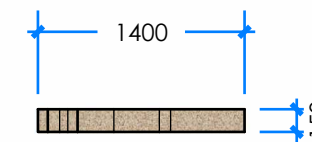

3 TOP
Scale: 1:50