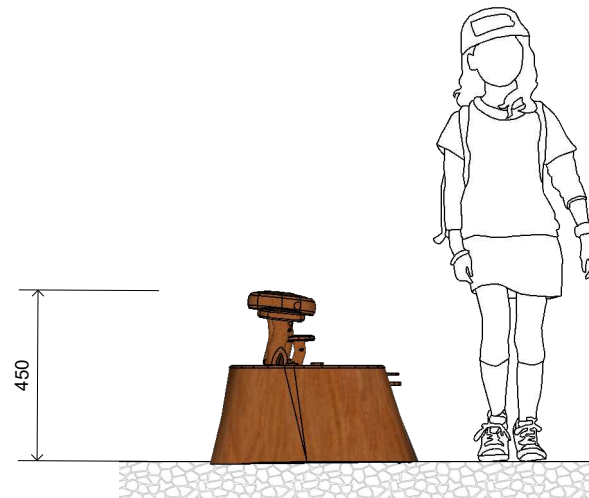

## Dimensions (mm)

Length:	550
Width:	450
Overall Height:	450

1 **Perspective**  
Scale: NTS

2 **Front View**  
Scale: 1:20

3 **Top View**  
Scale: 1:20

\* Most LyPa products are hand-crafted so actual dimensions may vary.  
Please advise of particular requirements or constraints to be accommodated.