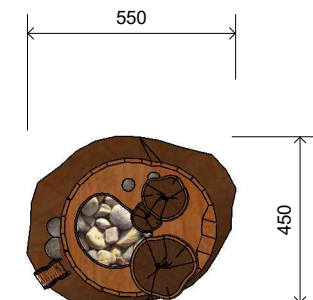

## Dimensions (mm)

Length:	550
Width:	450
Overall Height:	450

1 **Perspective**  
Scale: NTS

2 **Front View**  
Scale: 1:20

3 **Top View**  
Scale: 1:20

\* Most LyPa products are hand-crafted so actual dimensions may vary.  
Please advise of particular requirements or constraints to be accommodated.