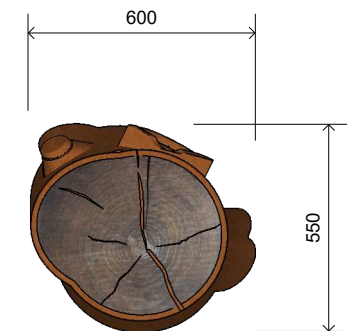

L008000 FAIRY TREE HOUSE

Product Information

Category:	Thingies
Name:	Fairy Tree House
Code:	L008000

Dimensions (mm)

Length:	550
Width:	600
Overall Height:	500

1 **Perspective**
Scale: NTS

2 **Front View**
Scale: 1:20

3 **Top View**
Scale: 1:20

* Most LyPa products are hand-crafted so actual dimensions may vary.
Please advise of particular requirements or constraints to be accommodated.

** This drawing and the information on it remains the property of lyPa Pty Ltd. Written permission must be obtained from lyPa Pty Ltd to copy or produce the whole or part of this drawing or product.