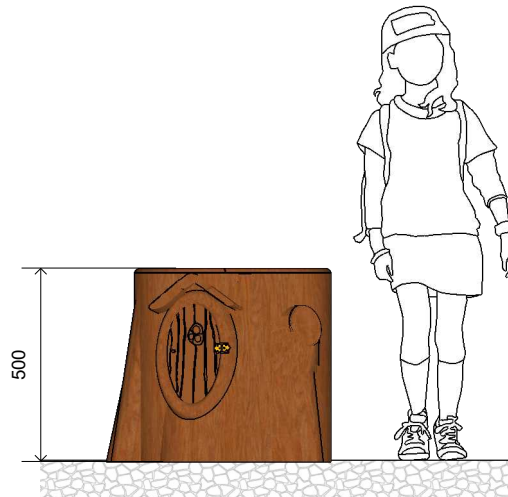

L008000 FAIRY TREE HOUSE

Product Information

Category:	Thingies
Name:	Fairy Tree House
Code:	L008000

Dimensions (mm)

Length:	550
Width:	600
Overall Height:	500

1 **Perspective**
Scale: NTS

2 **Front View**
Scale: 1:20

3 **Top View**
Scale: 1:20

* Most LyPa products are hand-crafted so actual dimensions may vary.
Please advise of particular requirements or constraints to be accommodated.

** This drawing and the information on it remains the property of lyPa Pty Ltd. Written permission must be obtained from lyPa Pty Ltd to copy or produce the whole or part of this drawing or product.