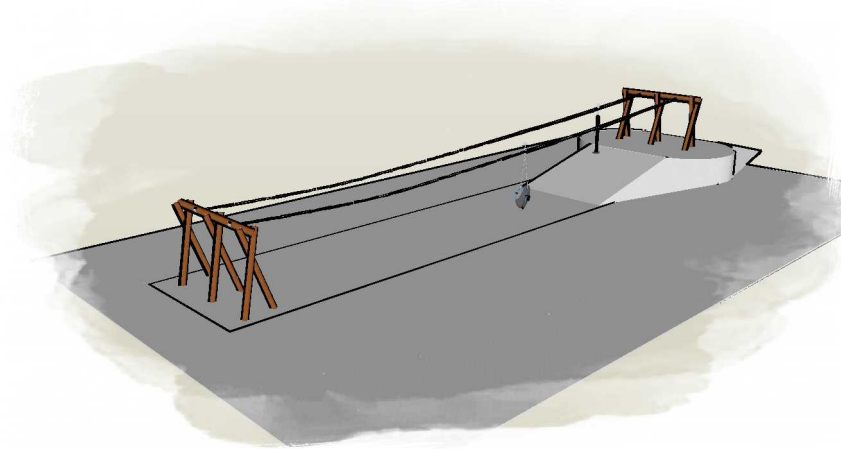

# L005500 FLYING FOX DOUBLE

## Product Information

Category:	Dynamic
Name:	Flying Fox - Double
Code:	L005500

## Dimensions (mm)

Overall Height:	3,200
Seat/Pommel Height:	600
Overall Length:	31,000
Traveller Length:	30,000
Width:	5,100

1 **Perspective**  
Scale: NTS

2 **Front View**  
Scale: 1:500

3 **Top View**  
Scale: 1:100