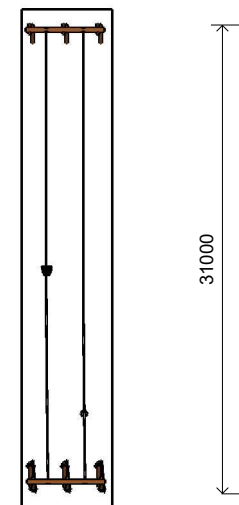

# L005500 FLYING FOX DOUBLE

## Dimensions (mm)

Overall Height:	3,200
Seat/Pommel Height:	600
Overall Length:	31,000
Traveller Length:	30,000
Width:	5,100

1 **Perspective**  
Scale: NTS

2 **Front View**  
Scale: 1:500

3 **Top View**  
Scale: 1:100

\* Most LyPa products are hand-crafted so actual dimensions may vary.  
Please advise of particular requirements or constraints to be accommodated.

\*\* This drawing and the information on it remains the property of lyPa Pty Ltd. Written permission must be obtained from lyPa Pty Ltd to copy or produce the whole or part of this drawing or product.